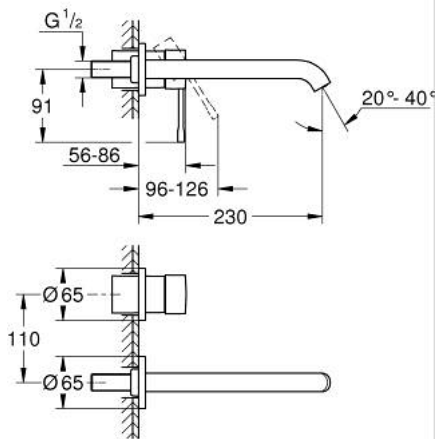

## 29 193 DC1 ESSENCE 2-HOLE BASIN MIXER L-SIZE

### PRODUCT DESCRIPTION

- Colour: supersteel
- wall mounted
- trim set for use with rough-in set 23 571 000 / 32 635 000
- without concealed body
- metal escutcheon
- metal lever
- GROHE LongLife finish
- GROHE EcoJoy - less water, perfect flow
- maximum flow rate (at 3 bar): 5 l/min
- GROHE AquaGuide adjustable mousseur
- center distance 110 mm
- projection 230 mm
- professional exclusive

### SPARE PARTS

- 1: Lever (Spare part-nr. 46916DC0)
- 2: Spout (Spare part-nr. 48639DC0)
- 2.1: Mousseur (Spare part-nr. 48480000)
- 2.2: Screw (Spare part-nr. 43094000)
- 3: Extension (Spare part-nr. 46943000)\*
- \* Optional accessories