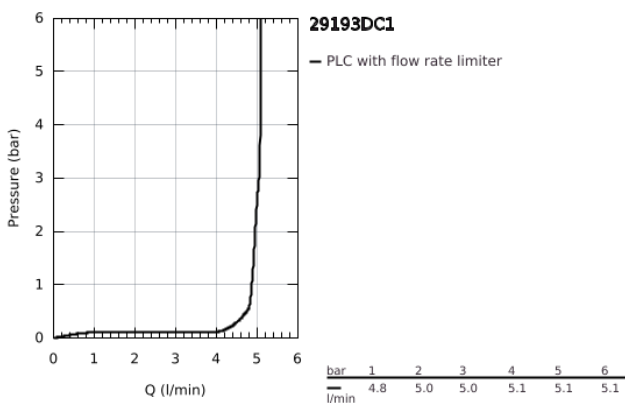

## 29 193 DC1 ESSENCE 2-HOLE BASIN MIXER L-SIZE

### PRODUCT DESCRIPTION

- Colour: supersteel
- wall mounted
- trim set for use with rough-in set 23 571 000 / 32 635 000
- without concealed body
- metal escutcheon
- metal lever
- GROHE LongLife finish
- GROHE EcoJoy - less water, perfect flow
- maximum flow rate (at 3 bar): 5 l/min
- GROHE AquaGuide adjustable mousseur
- center distance 110 mm
- projection 230 mm
- professional exclusive