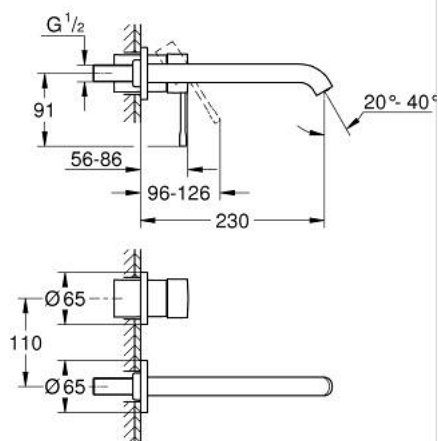

## 29 193 DC1 ESSENCE 2-HOLE BASIN MIXER L-SIZE

### PRODUCT DESCRIPTION

- Tyc: supersteel
- wall mounted
- trim set for use with rough-in set 23 571 000 / 32 635 000
- without concealed body
- metal escutcheon
- metal lever
- GROHE LongLife finish
- GROHE EcoJoy - Less water, perfect flow
- maximum flow rate (at 3 bar): 5 l/min
- GROHE AquaGuide adjustable mousseur
- center distance 110 mm
- projection 230 mm
- professional exclusive

### SPARE PARTS

- 1: Lever (Spare part-nr. 46916DC0)
- 2: Spout (Spare part-nr. 48639DC0)
- 2.1: Mousseur (Spare part-nr. 48480000)
- 2.2: Screw (Spare part-nr. 43094000)
- 3: Extension (Spare part-nr. 46943000)\*
- \* Optional accessories