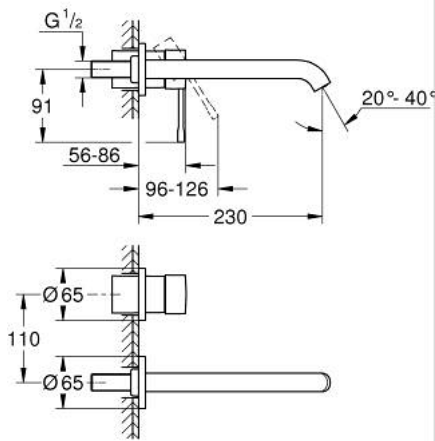

29 193 DL1 ESSENCE 2-HOLE BASIN MIXER L-SIZE

PRODUCT DESCRIPTION

- Colour: brushed warm sunset
- wall mounted
- trim set for use with rough-in set 23 571 000 / 32 635 000
- without concealed body
- metal escutcheon
- metal lever
- GROHE LongLife finish
- GROHE EcoJoy - less water, perfect flow
- maximum flow rate (at 3 bar): 5 l/min
- GROHE AquaGuide adjustable mousseur
- center distance 110 mm
- projection 230 mm
- professional exclusive

29 193 DL1 ESSENCE 2-HOLE BASIN MIXER L-SIZE

SPARE PARTS

- 1: Lever (Spare part-nr. 46916DL0)
- 2: Spout (Spare part-nr. 48639DL0)
- 2.1: Mousseur (Spare part-nr. 48480000)
- 2.2: Screw (Spare part-nr. 43094000)
- 3: Extension (Spare part-nr. 46943000)*
- * Optional accessories