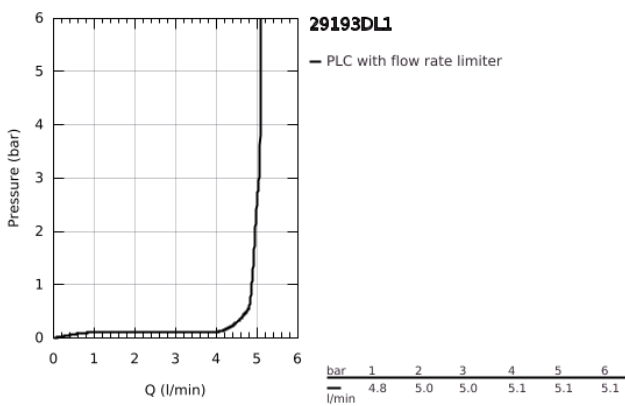

29 193 DL1 ESSENCE 2-HOLE BASIN MIXER L-SIZE

PRODUCT DESCRIPTION

- Colour: brushed warm sunset
- wall mounted
- trim set for use with rough-in set 23 571 000 / 32 635 000
- without concealed body
- metal escutcheon
- metal lever
- GROHE LongLife finish
- GROHE EcoJoy - less water, perfect flow
- maximum flow rate (at 3 bar): 5 l/min
- GROHE AquaGuide adjustable mousseur
- center distance 110 mm
- projection 230 mm
- professional exclusive

29 193 DL1 ESSENCE 2-HOLE BASIN MIXER L-SIZE

SPARE PARTS

- 1: Lever (Spare part-nr. 46916DL0)
- 2: Spout (Spare part-nr. 48639DL0)
- 2.1: Mousseur (Spare part-nr. 48480000)
- 2.2: Screw (Spare part-nr. 43094000)
- 3: Extension (Spare part-nr. 46943000)*
- * Optional accessories