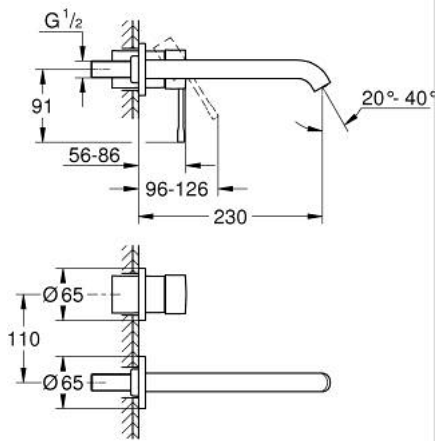

## 29 193 DL1 ESSENCE 2-HOLE BASIN MIXER L-SIZE

### PRODUCT DESCRIPTION

- Tyc: brushed warm sunset
- wall mounted
- trim set for use with rough-in set 23 571 000 / 32 635 000
- without concealed body
- metal escutcheon
- metal lever
- GROHE LongLife finish
- GROHE EcoJoy - Less water, perfect flow
- maximum flow rate (at 3 bar): 5 l/min
- GROHE AquaGuide adjustable mousseur
- center distance 110 mm
- projection 230 mm
- professional exclusive

### SPARE PARTS

- 1: Lever (Spare part-nr. 46916DL0)
  - 2: Spout (Spare part-nr. 48639DL0)
  - 2.1: Mousseur (Spare part-nr. 48480000)
  - 2.2: Screw (Spare part-nr. 43094000)
  - 3: Extension (Spare part-nr. 46943000)\*
- \* Optional accessories