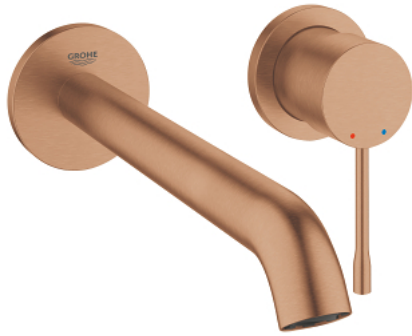

## 29 193 DL1 ESSENCE 2-HOLE BASIN MIXER L-SIZE

### PRODUCT DESCRIPTION

- Tyc: brushed warm sunset
- wall mounted
- trim set for use with rough-in set 23 571 000 / 32 635 000
- without concealed body
- metal escutcheon
- metal lever
- GROHE LongLife finish
- GROHE EcoJoy - Less water, perfect flow
- maximum flow rate (at 3 bar): 5 l/min
- GROHE AquaGuide adjustable mousseur
- center distance 110 mm
- projection 230 mm
- professional exclusive