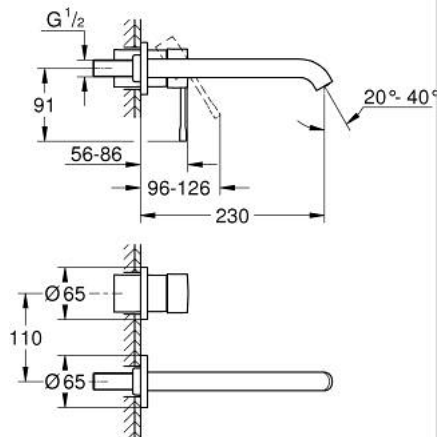

29 193 GL1 ESSENCE 2-HOLE BASIN MIXER L-SIZE

PRODUCT DESCRIPTION

- Colour: cool sunrise
- wall mounted
- trim set for use with rough-in set 23 571 000 / 32 635 000
- without concealed body
- metal escutcheon
- metal lever
- GROHE LongLife finish
- GROHE EcoJoy - less water, perfect flow
- maximum flow rate (at 3 bar): 5 l/min
- GROHE AquaGuide adjustable mousseur
- center distance 110 mm
- projection 230 mm
- professional exclusive

29 193 GL1 ESSENCE 2-HOLE BASIN MIXER L-SIZE

SPARE PARTS

- 1: Lever (Spare part-nr. 46916GL0)
- 2: Spout (Spare part-nr. 48639GL0)
- 2.1: Mousseur (Spare part-nr. 48480000)
- 2.2: Screw (Spare part-nr. 43094000)
- 3: Extension (Spare part-nr. 46943000)*
- * Optional accessories