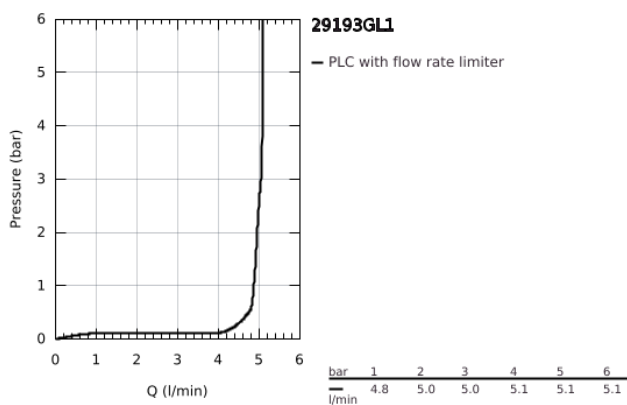

29 193 GL1 ESSENCE 2-HOLE BASIN MIXER L-SIZE

PRODUCT DESCRIPTION

- Colour: cool sunrise
- wall mounted
- trim set for use with rough-in set 23 571 000 / 32 635 000
- without concealed body
- metal escutcheon
- metal lever
- GROHE LongLife finish
- GROHE EcoJoy - less water, perfect flow
- maximum flow rate (at 3 bar): 5 l/min
- GROHE AquaGuide adjustable mousseur
- center distance 110 mm
- projection 230 mm
- professional exclusive

29 193 GL1 ESSENCE 2-HOLE BASIN MIXER L-SIZE

SPARE PARTS

- 1: Lever (Spare part-nr. 46916GL0)
- 2: Spout (Spare part-nr. 48639GL0)
- 2.1: Mousseur (Spare part-nr. 48480000)
- 2.2: Screw (Spare part-nr. 43094000)
- 3: Extension (Spare part-nr. 46943000)*
- * Optional accessories