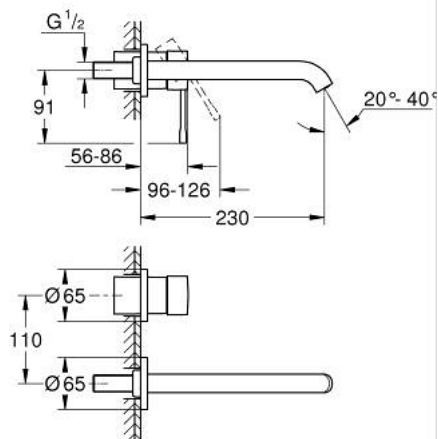

## 29 193 GL1 ESSENCE 2-HOLE BASIN MIXER L-SIZE

### PRODUCT DESCRIPTION

- Tyc: cool sunrise
- wall mounted
- trim set for use with rough-in set 23 571 000 / 32 635 000
- without concealed body
- metal escutcheon
- metal lever
- GROHE LongLife finish
- GROHE EcoJoy - Less water, perfect flow
- maximum flow rate (at 3 bar): 5 l/min
- GROHE AquaGuide adjustable mousseur
- center distance 110 mm
- projection 230 mm
- professional exclusive

### SPARE PARTS

- 1: Lever (Spare part-nr. 46916GL0)
- 2: Spout (Spare part-nr. 48639GL0)
- 2.1: Mousseur (Spare part-nr. 48480000)
- 2.2: Screw (Spare part-nr. 43094000)
- 3: Extension (Spare part-nr. 46943000)\*
- \* Optional accessories