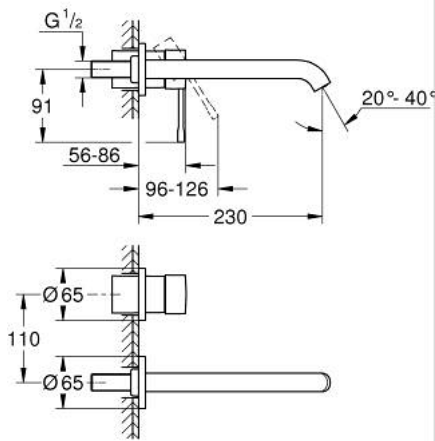

29 193 GN1 ESSENCE 2-HOLE BASIN MIXER L-SIZE

PRODUCT DESCRIPTION

- Colour: brushed cool sunrise
- wall mounted
- trim set for use with rough-in set 23 571 000 / 32 635 000
- without concealed body
- metal escutcheon
- metal lever
- GROHE LongLife finish
- GROHE EcoJoy - less water, perfect flow
- maximum flow rate (at 3 bar): 5 l/min
- GROHE AquaGuide adjustable mousseur
- center distance 110 mm
- projection 230 mm
- professional exclusive

29 193 GN1 ESSENCE 2-HOLE BASIN MIXER L-SIZE

SPARE PARTS

- 1: Lever (Spare part-nr. 46916GN0)
- 2: Spout (Spare part-nr. 48639GN0)
- 2.1: Mousseur (Spare part-nr. 48480000)
- 2.2: Screw (Spare part-nr. 43094000)
- 3: Extension (Spare part-nr. 46943000)*
- * Optional accessories