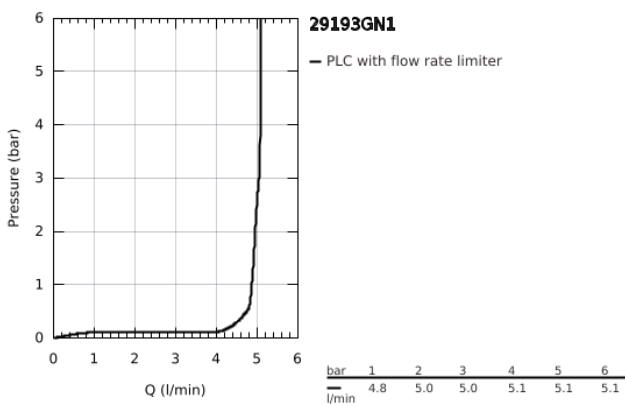

29 193 GN1 ESSENCE 2-HOLE BASIN MIXER L-SIZE

PRODUCT DESCRIPTION

- Colour: brushed cool sunrise
- wall mounted
- trim set for use with rough-in set 23 571 000 / 32 635 000
- without concealed body
- metal escutcheon
- metal lever
- GROHE LongLife finish
- GROHE EcoJoy - less water, perfect flow
- maximum flow rate (at 3 bar): 5 l/min
- GROHE AquaGuide adjustable mousseur
- center distance 110 mm
- projection 230 mm
- professional exclusive

29 193 GN1 ESSENCE 2-HOLE BASIN MIXER L-SIZE

SPARE PARTS

- 1: Lever (Spare part-nr. 46916GN0)
- 2: Spout (Spare part-nr. 48639GN0)
- 2.1: Mousseur (Spare part-nr. 48480000)
- 2.2: Screw (Spare part-nr. 43094000)
- 3: Extension (Spare part-nr. 46943000)*
- * Optional accessories