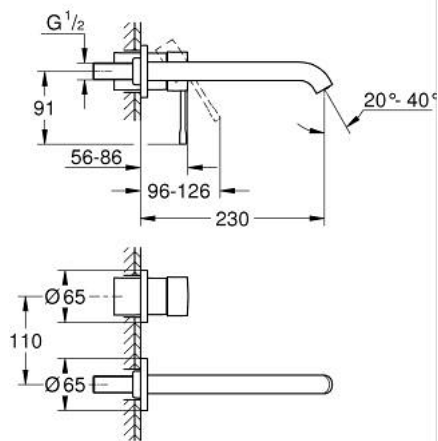

29 193 GN1 ESSENCE 2-HOLE BASIN MIXER L-SIZE

PRODUCT DESCRIPTION

- Tyc: brushed cool sunrise
- wall mounted
- trim set for use with rough-in set 23 571 000 / 32 635 000
- without concealed body
- metal escutcheon
- metal lever
- GROHE LongLife finish
- GROHE EcoJoy - Less water, perfect flow
- maximum flow rate (at 3 bar): 5 l/min
- GROHE AquaGuide adjustable mousseur
- center distance 110 mm
- projection 230 mm
- professional exclusive

29 193 GN1 ESSENCE 2-HOLE BASIN MIXER L-SIZE

SPARE PARTS

- 1: Lever (Spare part-nr. 46916GN0)
- 2: Spout (Spare part-nr. 48639GN0)
- 2.1: Mousseur (Spare part-nr. 48480000)
- 2.2: Screw (Spare part-nr. 43094000)
- 3: Extension (Spare part-nr. 46943000)*
- * Optional accessories