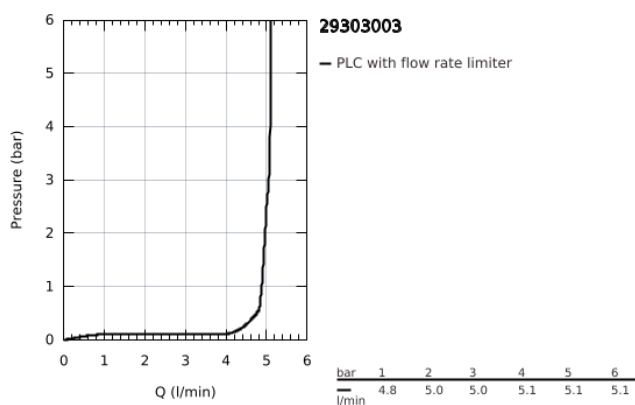

29 303 003 GROHE PLUS TWO-HOLE BASIN MIXER M-SIZE

PRODUCT DESCRIPTION

- Colour: chrome
- wall mounted
- for use with rough-in set 23 200
- without concealed body
- metal escutcheon
- metal lever
- GROHE LongLife finish
- GROHE EcoJoy - less water, perfect flow
- maximum flow rate (at 3 bar): 5 l/min
- SpeedClean mousseur
- GROHE AquaGuide adjustable mousseur
- center distance 110 mm
- projection 147 mm
- min. recommended pressure 1.0 bar

29 303 003 **GROHE PLUS TWO-HOLE BASIN MIXER M-SIZE**

SPARE PARTS

1: Flow restrictor (Spare part-nr. 48449000)

2: Flush pipe extension (Spare part-nr. 46627000)*

3: Flush pipe extension (Spare part-nr. 46943000)*