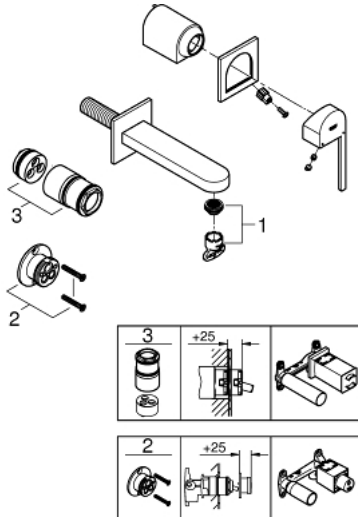

29 303 003 GROHE PLUS TWO-HOLE BASIN MIXER M-SIZE

PRODUCT DESCRIPTION

- Colour: chrome
- wall mounted
- for use with rough-in set 23 200
- without concealed body
- metal escutcheon
- metal lever
- GROHE LongLife finish
- GROHE EcoJoy - less water, perfect flow
- maximum flow rate (at 3 bar): 5 l/min
- SpeedClean mousseur
- GROHE AquaGuide adjustable mousseur
- center distance 110 mm
- projection 147 mm
- min. recommended pressure 1.0 bar

29 303 003 **GROHE PLUS TWO-HOLE BASIN MIXER M-SIZE**

SPARE PARTS

1: Flow restrictor (Spare part-nr. 48449000)

2: Flush pipe extension (Spare part-nr. 46627000)*

3: Flush pipe extension (Spare part-nr. 46943000)*