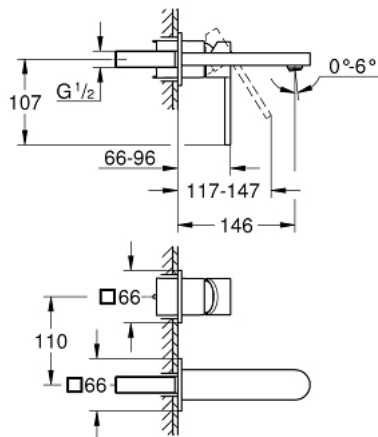

29 303 003 GROHE PLUS TWO-HOLE BASIN MIXER M-SIZE

PRODUCT DESCRIPTION

- Colour: chrome
- wall mounted
- for use with rough-in set 23 200
- without concealed body
- metal escutcheon
- metal lever
- GROHE LongLife finish
- GROHE EcoJoy - less water, perfect flow
- maximum flow rate (at 3 bar): 5 l/min
- SpeedClean mousseur
- GROHE AquaGuide adjustable mousseur
- center distance 110 mm
- projection 147 mm
- min. recommended pressure 1.0 bar

29 303 003 **GROHE PLUS TWO-HOLE BASIN MIXER M-SIZE**

SPARE PARTS

1: Flow restrictor (Spare part-nr. 48449000)

2: Flush pipe extension (Spare part-nr. 46627000)*

3: Flush pipe extension (Spare part-nr. 46943000)*