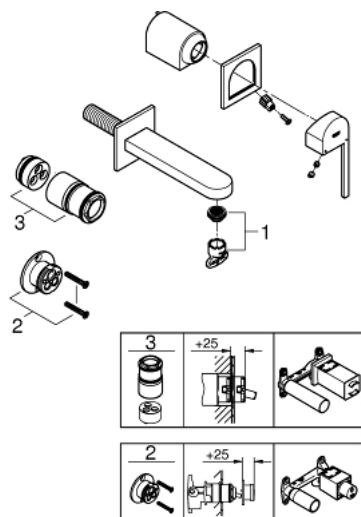

## 29 303 003 GROHE PLUS TWO-HOLE BASIN MIXER M-SIZE

### PRODUCT DESCRIPTION

- Tyc: Chrome
- wall mounted
- for use with rough-in set 23 200
- without concealed body
- metal escutcheon
- metal lever
- GROHE LongLife finish
- GROHE EcoJoy - Less water, perfect flow
- maximum flow rate (at 3 bar): 5 l/min
- SpeedClean mousseur
- GROHE AquaGuide adjustable mousseur
- center distance 110 mm
- projection 147 mm
- min. recommended pressure 1.0 bar

29 303 003 **GROHE PLUS TWO-HOLE BASIN MIXER**  
**M-SIZE**

**SPARE PARTS**

1: Mousseur (Spare part-nr. 48449000)

2: Extension (Spare part-nr. 46627000)\*

3: Extension (Spare part-nr. 46943000)\*

\* Optional accessories