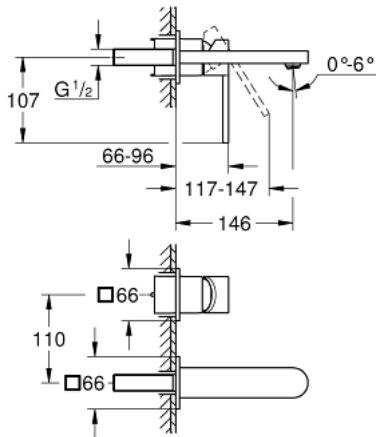

29 303 003 GROHE PLUS TWO-HOLE BASIN MIXER M-SIZE

PRODUCT DESCRIPTION

- Tyc: Chrome
- wall mounted
- for use with rough-in set 23 200
- without concealed body
- metal escutcheon
- metal lever
- GROHE LongLife finish
- GROHE EcoJoy - Less water, perfect flow
- maximum flow rate (at 3 bar): 5 l/min
- SpeedClean mousseur
- GROHE AquaGuide adjustable mousseur
- center distance 110 mm
- projection 147 mm
- min. recommended pressure 1.0 bar

29 303 003 **GROHE PLUS TWO-HOLE BASIN MIXER M-SIZE**

SPARE PARTS

- 1: Mousseur (Spare part-nr. 48449000)
 - 2: Extension (Spare part-nr. 46627000)*
 - 3: Extension (Spare part-nr. 46943000)*
- * Optional accessories