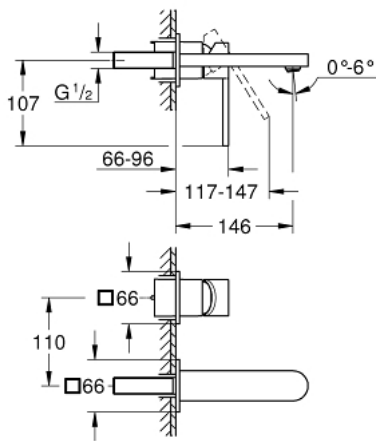

## 29 303 003 GROHE PLUS TWO-HOLE BASIN MIXER M-SIZE

### PRODUCT DESCRIPTION

- Tyc: Chrome
- wall mounted
- for use with rough-in set 23 200
- without concealed body
- metal escutcheon
- metal lever
- GROHE LongLife finish
- GROHE EcoJoy - Less water, perfect flow
- maximum flow rate (at 3 bar): 5 l/min
- SpeedClean mousseur
- GROHE AquaGuide adjustable mousseur
- center distance 110 mm
- projection 147 mm
- min. recommended pressure 1.0 bar

29 303 003 **GROHE PLUS TWO-HOLE BASIN MIXER**  
**M-SIZE**

**SPARE PARTS**

1: Mousseur (Spare part-nr. 48449000)

2: Extension (Spare part-nr. 46627000)\*

3: Extension (Spare part-nr. 46943000)\*

\* Optional accessories