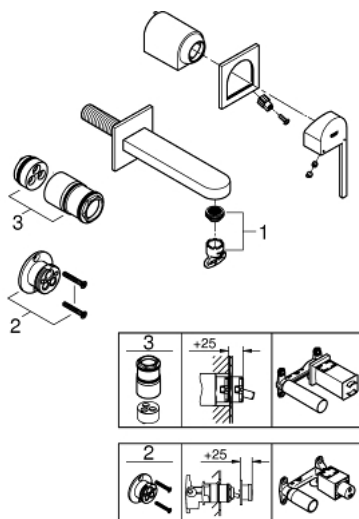

29 303 003 GROHE PLUS TWO-HOLE BASIN MIXER M-SIZE

PRODUCT DESCRIPTION

- Tyc: Chrome
- wall mounted
- for use with rough-in set 23 200
- without concealed body
- metal escutcheon
- metal lever
- GROHE LongLife finish
- GROHE EcoJoy - Less water, perfect flow
- maximum flow rate (at 3 bar): 5 l/min
- SpeedClean mousseur
- GROHE AquaGuide adjustable mousseur
- center distance 110 mm
- projection 147 mm
- min. recommended pressure 1.0 bar

29 303 003 **GROHE PLUS TWO-HOLE BASIN MIXER M-SIZE**

SPARE PARTS

- 1: Mousseur (Spare part-nr. 48449000)
 - 2: Extension (Spare part-nr. 46627000)*
 - 3: Extension (Spare part-nr. 46943000)*
- * Optional accessories