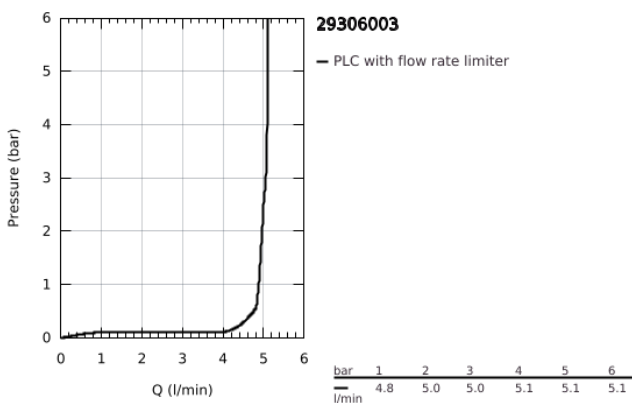

29 306 003 **GROHE PLUS 2-HOLE BASIN MIXER**
L-SIZE

PRODUCT DESCRIPTION

- Colour: chrome
- wall mounted
- for use with rough-in set 23 200
- without concealed body
- metal escutcheon
- metal lever
- GROHE LongLife finish
- GROHE EcoJoy - less water, perfect flow
- maximum flow rate (at 3 bar): 5 l/min
- SpeedClean mousseur
- GROHE AquaGuide adjustable mousseur
- center distance 110 mm
- projection 203 mm
- min. recommended pressure 1.0 bar

29 306 003 **GROHE PLUS 2-HOLE BASIN MIXER**
L-SIZE

SPARE PARTS

1: Mousseur (Spare part-nr. 48449000)

2: Extension (Spare part-nr. 46943000)*

* Optional accessories