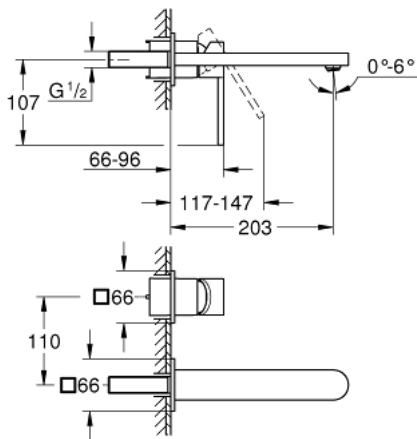

29 306 003 **GROHE PLUS 2-HOLE BASIN MIXER**
L-SIZE

PRODUCT DESCRIPTION

- Colour: chrome
- wall mounted
- for use with rough-in set 23 200
- without concealed body
- metal escutcheon
- metal lever
- GROHE LongLife finish
- GROHE EcoJoy - less water, perfect flow
- maximum flow rate (at 3 bar): 5 l/min
- SpeedClean mousseur
- GROHE AquaGuide adjustable mousseur
- center distance 110 mm
- projection 203 mm
- min. recommended pressure 1.0 bar

29 306 003 **GROHE PLUS 2-HOLE BASIN MIXER**
L-SIZE

SPARE PARTS

1: Mousseur (Spare part-nr. 48449000)

2: Extension (Spare part-nr. 46943000)*

* Optional accessories