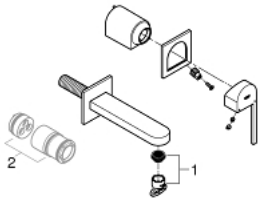

29 306 003 **GROHE PLUS 2-HOLE BASIN MIXER**
L-SIZE

PRODUCT DESCRIPTION

- Colour: chrome
- wall mounted
- for use with rough-in set 23 200
- without concealed body
- metal escutcheon
- metal lever
- GROHE LongLife finish
- GROHE EcoJoy - less water, perfect flow
- maximum flow rate (at 3 bar): 5 l/min
- SpeedClean mousseur
- GROHE AquaGuide adjustable mousseur
- center distance 110 mm
- projection 203 mm
- min. recommended pressure 1.0 bar

29 306 003 **GROHE PLUS 2-HOLE BASIN MIXER**
L-SIZE

SPARE PARTS

1: Mousseur (Spare part-nr. 48449000)

2: Extension (Spare part-nr. 46943000)*

* Optional accessories