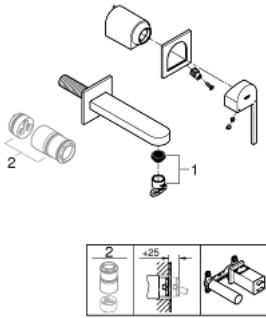

29 306 003 GROHE PLUS 2-HOLE BASIN MIXER L-SIZE

PRODUCT DESCRIPTION

- Tyc: Chrome
- wall mounted
- for use with rough-in set 23 200
- without concealed body
- metal escutcheon
- metal lever
- GROHE LongLife finish
- GROHE EcoJoy - Less water, perfect flow
- maximum flow rate (at 3 bar): 5 l/min
- SpeedClean mousseur
- GROHE AquaGuide adjustable mousseur
- center distance 110 mm
- projection 203 mm
- min. recommended pressure 1.0 bar

29 306 003 **GROHE PLUS 2-HOLE BASIN MIXER**
L-SIZE

SPARE PARTS

1: Mousseur (Spare part-nr. 48449000)

2: Extension (Spare part-nr. 46943000)*

* Optional accessories