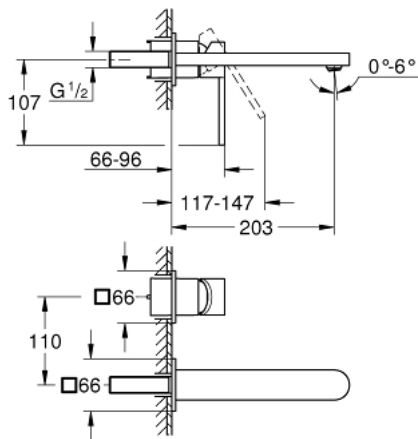

29 306 003 GROHE PLUS 2-HOLE BASIN MIXER L-SIZE

PRODUCT DESCRIPTION

- Tyc: Chrome
- wall mounted
- for use with rough-in set 23 200
- without concealed body
- metal escutcheon
- metal lever
- GROHE LongLife finish
- GROHE EcoJoy - Less water, perfect flow
- maximum flow rate (at 3 bar): 5 l/min
- SpeedClean mousseur
- GROHE AquaGuide adjustable mousseur
- center distance 110 mm
- projection 203 mm
- min. recommended pressure 1.0 bar

29 306 003 **GROHE PLUS 2-HOLE BASIN MIXER**
L-SIZE

SPARE PARTS

1: Mousseur (Spare part-nr. 48449000)

2: Extension (Spare part-nr. 46943000)*

* Optional accessories