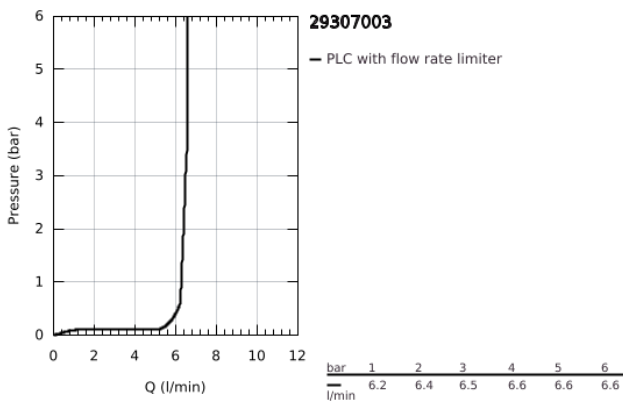

29 307 003 GROHE PLUS FOUR-HOLE SINGLE-LEVER BATH COMBINATION

PRODUCT DESCRIPTION

- Colour: chrome
- GROHE SilkMove 35 mm ceramic cartridge
- with temperature limiter
- GROHE LongLife finish
- consisting of:
 - pre-assembled spout laminar mousseur
 - single lever mixer operating element
 - metal lever
 - diverter bath/shower
 - hand shower Euphoria Cube 6.6 l/min
 - metal shower hose 2000 mm (always chrome for any colour of the set)
 - flexible connection hoses
 - connection for shower hose
 - protected against backflow
- for use with baseframe 29 037 002 (please order separately)
- min. recommended pressure 1.0 bar

29 307 003 GROHE PLUS FOUR-HOLE SINGLE-LEVER BATH COMBINATION

SPARE PARTS

- 1: Cartridge (Spare part-nr. 46374000)
 - 2: Dirt strainer (Spare part-nr. 0700200M)
 - 3: Cone nut (Spare part-nr. 08864000)
 - 4: Compression spring (Spare part-nr. 00869000)
 - 5: Mousseur (Spare part-nr. 48009000)
 - 6: Diverter knob (Spare part-nr. 48494000)
 - 7: Diverter (Spare part-nr. 45443000)
 - 7.1: O-Ring $\varnothing 6 \times \varnothing 2$ (Spare part-nr. 0128300M)
 - 7.2: Sealing washer (Spare part-nr. 0120500M)
 - 8: Repl.kit f.spout shank (Spare part-nr. 45456000)
 - 9: Non-return valve (Spare part-nr. 08565000)
 - 10: Connecting hose (Spare part-nr. 07300000)
 - 11: Connecting hose (Spare part-nr. 48018000)
 - 12: Metal shower hose (Spare part-nr. 28146000)
 - 13: Socket spanner (Spare part-nr. 19332000)*
- * Optional accessories