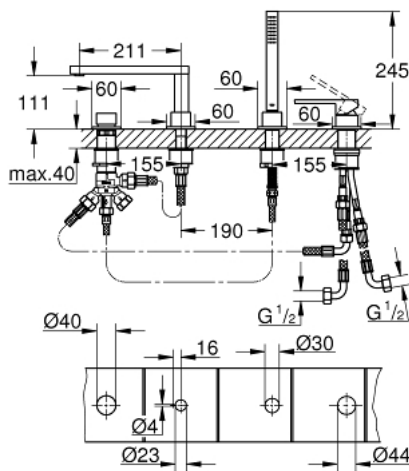

29 307 003 GROHE PLUS FOUR-HOLE SINGLE-LEVER BATH COMBINATION

PRODUCT DESCRIPTION

- Colour: chrome
- GROHE SilkMove 35 mm ceramic cartridge
- with temperature limiter
- GROHE LongLife finish
- consisting of:
 - pre-assembled spout laminar mousseur
 - single lever mixer operating element
 - metal lever
 - diverter bath/shower
 - hand shower Euphoria Cube 6.6 l/min
 - metal shower hose 2000 mm (always chrome for any colour of the set)
 - flexible connection hoses
 - connection for shower hose
 - protected against backflow
- for use with baseframe 29 037 002 (please order separately)
- min. recommended pressure 1.0 bar

29 307 003 GROHE PLUS FOUR-HOLE SINGLE-LEVER BATH COMBINATION

SPARE PARTS

- 1: Cartridge (Spare part-nr. 46374000)
 - 2: Dirt strainer (Spare part-nr. 0700200M)
 - 3: Cone nut (Spare part-nr. 08864000)
 - 4: Compression spring (Spare part-nr. 00869000)
 - 5: Mousseur (Spare part-nr. 48009000)
 - 6: Diverter knob (Spare part-nr. 48494000)
 - 7: Diverter (Spare part-nr. 45443000)
 - 7.1: O-Ring $\varnothing 6 \times \varnothing 2$ (Spare part-nr. 0128300M)
 - 7.2: Sealing washer (Spare part-nr. 0120500M)
 - 8: Repl.kit f.spout shank (Spare part-nr. 45456000)
 - 9: Non-return valve (Spare part-nr. 08565000)
 - 10: Connecting hose (Spare part-nr. 07300000)
 - 11: Connecting hose (Spare part-nr. 48018000)
 - 12: Metal shower hose (Spare part-nr. 28146000)
 - 13: Socket spanner (Spare part-nr. 19332000)*
- * Optional accessories