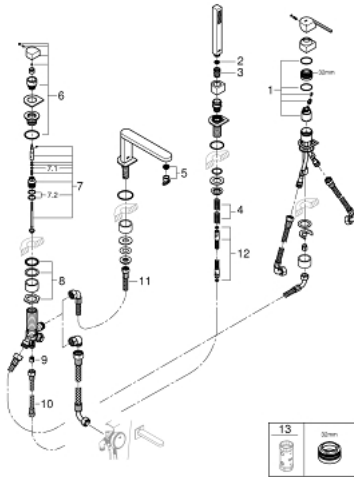

29 307 003 GROHE PLUS FOUR-HOLE SINGLE-LEVER BATH COMBINATION

PRODUCT DESCRIPTION

- Colour: chrome
- GROHE SilkMove 35 mm ceramic cartridge
- with temperature limiter
- GROHE LongLife finish
- consisting of:
 - pre-assembled spout laminar mousseur
 - single lever mixer operating element
 - metal lever
 - diverter bath/shower
 - hand shower Euphoria Cube 6.6 l/min
 - metal shower hose 2000 mm (always chrome for any colour of the set)
 - flexible connection hoses
 - connection for shower hose
 - protected against backflow
- for use with baseframe 29 037 002 (please order separately)
- min. recommended pressure 1.0 bar

29 307 003 GROHE PLUS FOUR-HOLE SINGLE-LEVER BATH COMBINATION

SPARE PARTS

- 1: Cartridge (Spare part-nr. 46374000)
 - 2: Dirt strainer (Spare part-nr. 0700200M)
 - 3: Cone nut (Spare part-nr. 08864000)
 - 4: Compression spring (Spare part-nr. 00869000)
 - 5: Mousseur (Spare part-nr. 48009000)
 - 6: Diverter knob (Spare part-nr. 48494000)
 - 7: Diverter (Spare part-nr. 45443000)
 - 7.1: O-Ring $\varnothing 6 \times \varnothing 2$ (Spare part-nr. 0128300M)
 - 7.2: Sealing washer (Spare part-nr. 0120500M)
 - 8: Repl.kit f.spout shank (Spare part-nr. 45456000)
 - 9: Non-return valve (Spare part-nr. 08565000)
 - 10: Connecting hose (Spare part-nr. 07300000)
 - 11: Connecting hose (Spare part-nr. 48018000)
 - 12: Metal shower hose (Spare part-nr. 28146000)
 - 13: Socket spanner (Spare part-nr. 19332000)*
- * Optional accessories