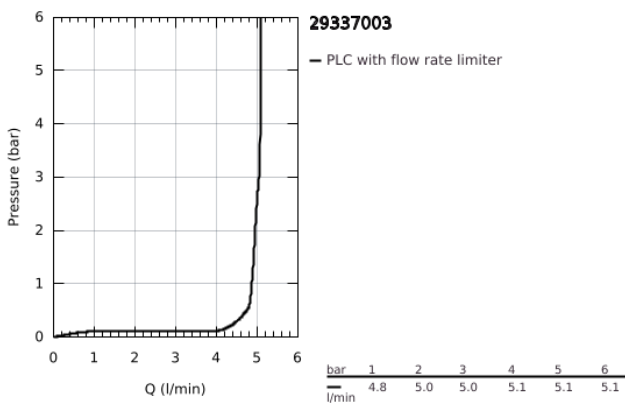

29 337 003 EUROSMART TWO-HOLE BASIN MIXER S-SIZE

PRODUCT DESCRIPTION

- Colour: chrome
- wall mounted
- metal lever
- trim set for use with rough-in set 23 571 000 / 32 635 000
- without concealed body
- metal escutcheon
- GROHE LongLife finish
- GROHE EcoJoy - less water, perfect flow
- maximum flow rate (at 3 bar): 5 l/min
- GROHE AquaGuide adjustable mousseur
- center distance 110 mm
- projection 171 mm
- professional exclusive

29 337 003 EUROSMART TWO-HOLE BASIN MIXER S-SIZE

SPARE PARTS

- 1: Flow straightener (Spare part-nr. 46837000)
- 2: Sealing washer (Spare part-nr. 0128200M)
- 3: Lever (Spare part-nr. 48542000)
- 4: Extension (Spare part-nr. 46627000)*
- 5: Extension (Spare part-nr. 46943000)*