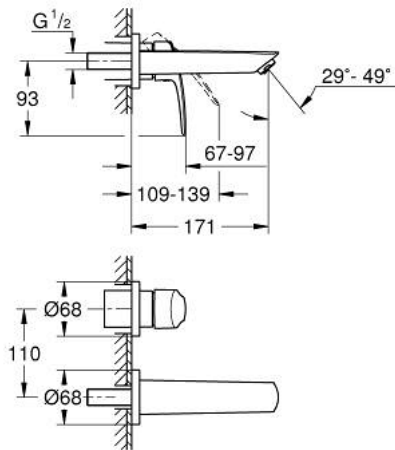

29 337 003 EUROSMART TWO-HOLE BASIN MIXER S-SIZE

PRODUCT DESCRIPTION

- Colour: chrome
- wall mounted
- metal lever
- trim set for use with rough-in set 23 571 000 / 32 635 000
- without concealed body
- metal escutcheon
- GROHE LongLife finish
- GROHE EcoJoy - less water, perfect flow
- maximum flow rate (at 3 bar): 5 l/min
- GROHE AquaGuide adjustable mousseur
- center distance 110 mm
- projection 171 mm
- professional exclusive

29 337 003 EUROSMART TWO-HOLE BASIN MIXER S-SIZE

SPARE PARTS

- 1: Flow straightener (Spare part-nr. 46837000)
- 2: Sealing washer (Spare part-nr. 0128200M)
- 3: Lever (Spare part-nr. 48542000)
- 4: Extension (Spare part-nr. 46627000)*
- 5: Extension (Spare part-nr. 46943000)*