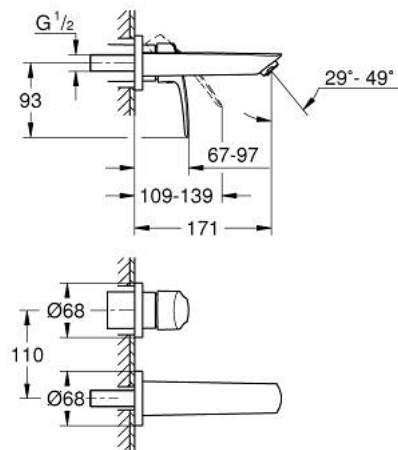

29 337 003 EUROSMART TWO-HOLE BASIN MIXER S-SIZE

PRODUCT DESCRIPTION

- Tyc: Chrome
- wall mounted
- metal lever
- trim set for use with rough-in set 23 571 000 / 32 635 000
- without concealed body
- metal escutcheon
- GROHE LongLife finish
- GROHE EcoJoy - Less water, perfect flow
- maximum flow rate (at 3 bar): 5 l/min
- GROHE AquaGuide adjustable mousseur
- center distance 110 mm
- projection 171 mm
- professional exclusive

29 337 003 **EUROSMART TWO-HOLE BASIN MIXER**
S-SIZE

SPARE PARTS

- 1: Flow straightener (Spare part-nr. 46837000)
 - 2: Sealing washer (Spare part-nr. 0128200M)
 - 3: Lever (Spare part-nr. 48542000)
 - 4: Extension (Spare part-nr. 46627000)*
 - 5: Extension (Spare part-nr. 46943000)*
- * Optional accessories