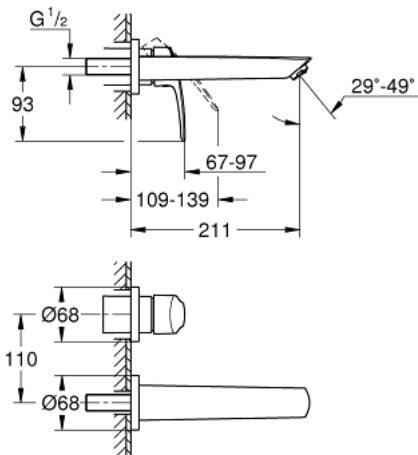

29 338 003 EUROSMART TWO-HOLE BASIN MIXER M-SIZE

PRODUCT DESCRIPTION

- Colour: chrome
- wall mounted
- metal lever
- trim set for use with rough-in set 23 571 000 / 32 635 000
- without concealed body
- metal escutcheon
- GROHE LongLife finish
- GROHE EcoJoy - less water, perfect flow
- maximum flow rate (at 3 bar): 5 l/min
- GROHE AquaGuide adjustable mousseur
- center distance 110 mm
- projection 211 mm
- professional exclusive

29 338 003 EUROSMART TWO-HOLE BASIN MIXER M-SIZE

SPARE PARTS

- 1: Flow straightener (Spare part-nr. 46837000)
 - 2: Sealing washer (Spare part-nr. 0128200M)
 - 3: Lever (Spare part-nr. 48542000)
 - 4: Extension (Spare part-nr. 46627000)*
 - 5: Extension (Spare part-nr. 46943000)*
- * Optional accessories