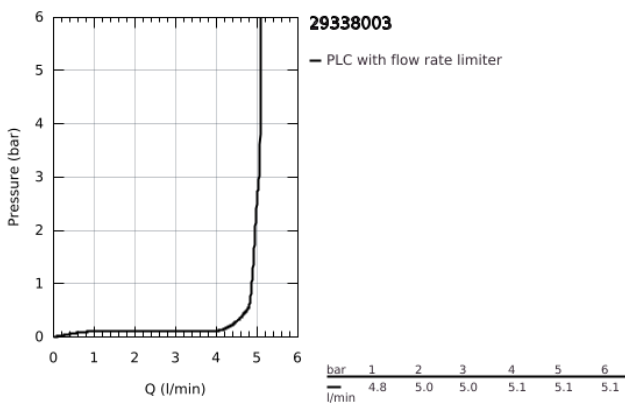

29 338 003 EUROSMART TWO-HOLE BASIN MIXER M-SIZE

PRODUCT DESCRIPTION

- Colour: chrome
- wall mounted
- metal lever
- trim set for use with rough-in set 23 571 000 / 32 635 000
- without concealed body
- metal escutcheon
- GROHE LongLife finish
- GROHE EcoJoy - less water, perfect flow
- maximum flow rate (at 3 bar): 5 l/min
- GROHE AquaGuide adjustable mousseur
- center distance 110 mm
- projection 211 mm
- professional exclusive

29 338 003 EUROSMART TWO-HOLE BASIN MIXER M-SIZE

SPARE PARTS

- 1: Flow straightener (Spare part-nr. 46837000)
 - 2: Sealing washer (Spare part-nr. 0128200M)
 - 3: Lever (Spare part-nr. 48542000)
 - 4: Extension (Spare part-nr. 46627000)*
 - 5: Extension (Spare part-nr. 46943000)*
- * Optional accessories