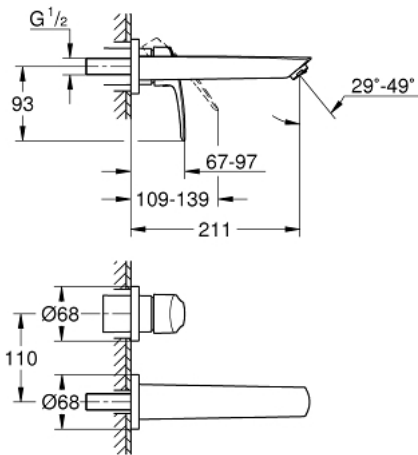

29 338 003 EUROSMART TWO-HOLE BASIN MIXER M-SIZE

PRODUCT DESCRIPTION

- Tyc: Chrome
- wall mounted
- metal lever
- trim set for use with rough-in set 23 571 000 / 32 635 000
- without concealed body
- metal escutcheon
- GROHE LongLife finish
- GROHE EcoJoy - Less water, perfect flow
- maximum flow rate (at 3 bar): 5 l/min
- GROHE AquaGuide adjustable mousseur
- center distance 110 mm
- projection 211 mm
- professional exclusive

29 338 003 EUROSMART TWO-HOLE BASIN MIXER M-SIZE

SPARE PARTS

- 1: Flow straightener (Spare part-nr. 46837000)
 - 2: Sealing washer (Spare part-nr. 0128200M)
 - 3: Lever (Spare part-nr. 48542000)
 - 4: Extension (Spare part-nr. 46627000)*
 - 5: Extension (Spare part-nr. 46943000)*
- * Optional accessories