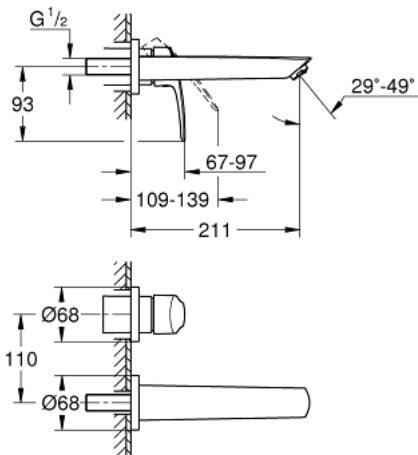

29 338 003 EUROSMART TWO-HOLE BASIN MIXER M-SIZE

PRODUCT DESCRIPTION

- Tyc: Chrome
- wall mounted
- metal lever
- trim set for use with rough-in set 23 571 000 / 32 635 000
- without concealed body
- metal escutcheon
- GROHE LongLife finish
- GROHE EcoJoy - Less water, perfect flow
- maximum flow rate (at 3 bar): 5 l/min
- GROHE AquaGuide adjustable mousseur
- center distance 110 mm
- projection 211 mm
- professional exclusive

29 338 003 EUROSMART TWO-HOLE BASIN MIXER M-SIZE

SPARE PARTS

- 1: Flow straightener (Spare part-nr. 46837000)
 - 2: Sealing washer (Spare part-nr. 0128200M)
 - 3: Lever (Spare part-nr. 48542000)
 - 4: Extension (Spare part-nr. 46627000)*
 - 5: Extension (Spare part-nr. 46943000)*
- * Optional accessories