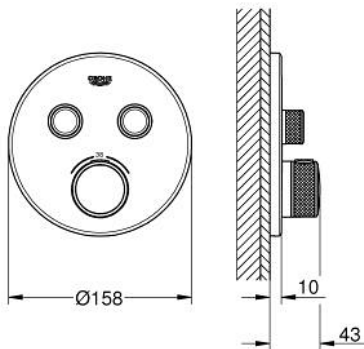

29 507 KF0 GROHTHERM SMARTCONTROL THERMOSTAT FOR CONCEALED INSTALLATION WITH 2 VALVES

PRODUCT DESCRIPTION

- Colour: phantom black
- trim set for GROHE Rapido SmartBox (35 600/35 604)
- metal wall escutcheon with GROHE FastFixation (covered escutcheon and shaft sealing, covered fixing), retroactively 6° adjustable
- GROHE SmartControl - control the shower with intuitive push/turn button
- exchangeable symbols
- GROHE TurboStat - compact cartridge with wax thermoelement
- GROHE ProGrip - with knurled structure
- GROHE SafeStop - safety button at 38°C
- GROHE SafeStop Plus - optional temperature limiter at 43°C or 46°C included
- built-in non return valves and dirt strainers
- multiple outlets can be run simultaneously
- without roughing-in set 35 600/35 604 (please order separately)
- flow performance: outlet B = 24 l/min, outlet C = 26 l/min, outlet B+C = 29 l/min
- professional exclusive