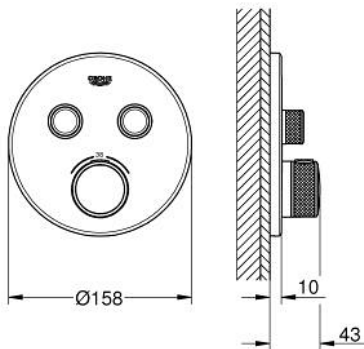

## 29 507 KF0 GROHTHERM SMARTCONTROL THERMOSTAT FOR CONCEALED INSTALLATION WITH 2 VALVES

### PRODUCT DESCRIPTION

- Colour: phantom black
- trim set for GROHE Rapido SmartBox (35 600/35 604)
- metal wall escutcheon with GROHE FastFixation (covered escutcheon and shaft sealing, covered fixing), retroactively 6° adjustable
- GROHE SmartControl - control the shower with intuitive push/turn button
- exchangeable symbols
- GROHE TurboStat - compact cartridge with wax thermoelement
- GROHE ProGrip - with knurl structure
- GROHE SafeStop - safety button at 38°C
- GROHE SafeStop Plus - optional temperature limiter at 43°C or 46°C included
- built-in non return valves and dirt strainers
- multiple outlets can be run simultaneously
- without roughing-in set 35 600/35 604 (please order separately)
- flow performance: outlet B = 24 l/min, outlet C = 26 l/min, outlet B+C = 29 l/min
- professional exclusive