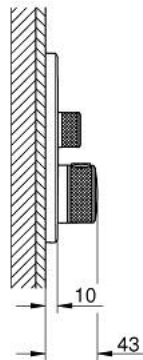

29 507 KF0 GROHTHERM SMARTCONTROL THERMOSTAT FOR CONCEALED INSTALLATION WITH 2 VALVES

PRODUCT DESCRIPTION

- Tyc: phantom black
- trim set for GROHE Rapido SmartBox (35 600/35 604)
- metal wall escutcheon with GROHE FastFixation (covered escutcheon and shaft sealing, covered fixing), retroactively 6° adjustable
- GROHE SmartControl - control the shower with intuitive push/turn button
- exchangeable symbols
- GROHE TurboStat - compact cartridge with wax thermoelement
- GROHE ProGrip - with knurl structure
- GROHE SafeStop safety button at 38°C (calibration required)
- GROHE SafeStop Plus - optional temperature limiter at 43°C or 46°C included
- built-in non return valves and dirt strainers
- multiple outlets can be run simultaneously
- without roughing-in set 35 600/35 604 (please order separately)
- flow performance: outlet B = 24 l/min, outlet C = 26 l/min, outlet B+C = 29 l/min
- professional exclusive