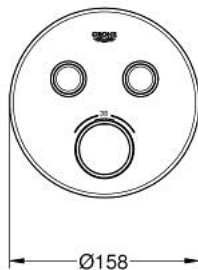

29 507 KF0 GROHTHERM SMARTCONTROL THERMOSTAT FOR CONCEALED INSTALLATION WITH 2 VALVES

PRODUCT DESCRIPTION

- Tyc: phantom black
- trim set for GROHE Rapido SmartBox (35 600/35 604)
- metal wall escutcheon with GROHE FastFixation (covered escutcheon and shaft sealing, covered fixing), retroactively 6° adjustable
- GROHE SmartControl - control the shower with intuitive push/turn button
- exchangeable symbols
- GROHE TurboStat - compact cartridge with wax thermoelement
- GROHE ProGrip - with knurl structure
- GROHE SafeStop safety button at 38°C (calibration required)
- GROHE SafeStop Plus - optional temperature limiter at 43°C or 46°C included
- built-in non return valves and dirt strainers
- multiple outlets can be run simultaneously
- without roughing-in set 35 600/35 604 (please order separately)
- flow performance: outlet B = 24 l/min, outlet C = 26 l/min, outlet B+C = 29 l/min
- professional exclusive