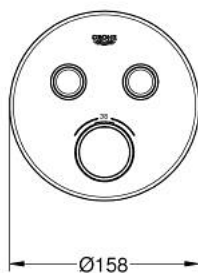

29 507 KF0 GROHTHERM SMARTCONTROL THERMOSTAT FOR CONCEALED INSTALLATION WITH 2 VALVES

PRODUCT DESCRIPTION

- Tyc: phantom black
- trim set for GROHE Rapido SmartBox (35 600/35 604)
- metal wall escutcheon with GROHE FastFixation (covered escutcheon and shaft sealing, covered fixing), retroactively 6° adjustable
- GROHE SmartControl - control the shower with intuitive push/turn button
- exchangeable symbols
- GROHE TurboStat - compact cartridge with wax thermoelement
- GROHE ProGrip - with knurled structure
- GROHE SafeStop safety button at 38°C (calibration required)
- GROHE SafeStop Plus - optional temperature limiter at 43°C or 46°C included
- built-in non return valves and dirt strainers
- multiple outlets can be run simultaneously
- without roughing-in set 35 600/35 604 (please order separately)
- flow performance: outlet B = 24 l/min, outlet C = 26 l/min, outlet B+C = 29 l/min
- professional exclusive