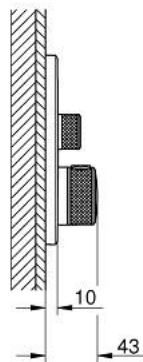

29 507 KF0 GROHTHERM SMARTCONTROL THERMOSTAT FOR CONCEALED INSTALLATION WITH 2 VALVES

PRODUCT DESCRIPTION

- Tyc: phantom black
- trim set for GROHE Rapido SmartBox (35 600/35 604)
- metal wall escutcheon with GROHE FastFixation (covered escutcheon and shaft sealing, covered fixing), retroactively 6° adjustable
- GROHE SmartControl - control the shower with intuitive push/turn button
- exchangeable symbols
- GROHE TurboStat - compact cartridge with wax thermoelement
- GROHE ProGrip - with knurled structure
- GROHE SafeStop safety button at 38°C (calibration required)
- GROHE SafeStop Plus - optional temperature limiter at 43°C or 46°C included
- built-in non return valves and dirt strainers
- multiple outlets can be run simultaneously
- without roughing-in set 35 600/35 604 (please order separately)
- flow performance: outlet B = 24 l/min, outlet C = 26 l/min, outlet B+C = 29 l/min
- professional exclusive