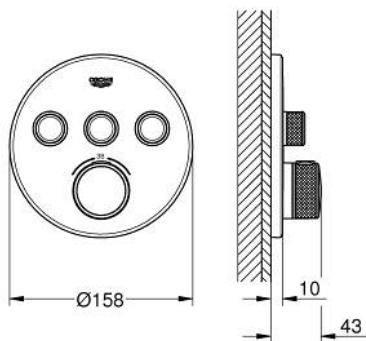

## 29 508 KF0 GROHTHERM SMARTCONTROL THERMOSTAT FOR CONCEALED INSTALLATION WITH 3 VALVES

### PRODUCT DESCRIPTION

- Colour: phantom black
- trim set for GROHE Rapido SmartBox (35 600/35 604)
- metal wall escutcheon with GROHE FastFixation (covered escutcheon and shaft sealing, covered fixing), retroactively 6° adjustable
- GROHE SmartControl - control the shower with intuitive push/turn button
- exchangeable symbols
- GROHE TurboStat - compact cartridge with wax thermoelement
- GROHE ProGrip - with knurl structure
- GROHE SafeStop - safety button at 38°C
- GROHE SafeStop Plus - optional temperature limiter at 43°C or 46°C included
- built-in non return valves and dirt strainers
- multiple outlets can be run simultaneously
- without roughing-in set 35 600/35 604 (please order separately)
- flow performance: outlet A = 23 l/min, outlet B = 27 l/min, outlet C = 23 l/min, outlet A + B = 33 l/min, outlet A + B + C = 36 l/min
- professional exclusive