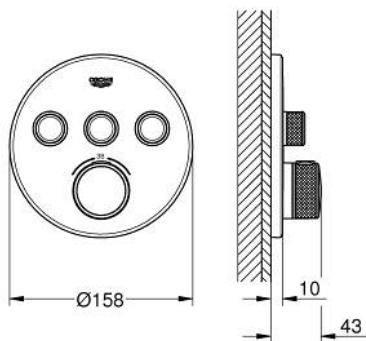

29 508 KF0 GROHTHERM SMARTCONTROL THERMOSTAT FOR CONCEALED INSTALLATION WITH 3 VALVES

PRODUCT DESCRIPTION

- Colour: phantom black
- trim set for GROHE Rapido SmartBox (35 600/35 604)
- metal wall escutcheon with GROHE FastFixation (covered escutcheon and shaft sealing, covered fixing), retroactively 6° adjustable
- GROHE SmartControl - control the shower with intuitive push/turn button
- exchangeable symbols
- GROHE TurboStat - compact cartridge with wax thermoelement
- GROHE ProGrip - with knurled structure
- GROHE SafeStop - safety button at 38°C
- GROHE SafeStop Plus - optional temperature limiter at 43°C or 46°C included
- built-in non return valves and dirt strainers
- multiple outlets can be run simultaneously
- without roughing-in set 35 600/35 604 (please order separately)
- flow performance: outlet A = 23 l/min, outlet B = 27 l/min, outlet C = 23 l/min, outlet A + B = 33 l/min, outlet A + B + C = 36 l/min
- professional exclusive