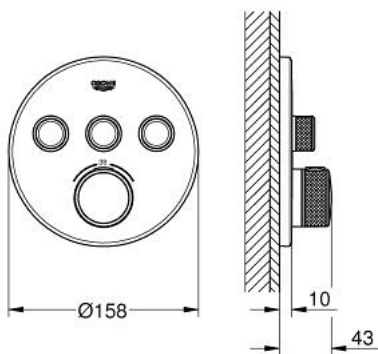

29 508 KF0 GROHTHERM SMARTCONTROL THERMOSTAT FOR CONCEALED INSTALLATION WITH 3 VALVES

PRODUCT DESCRIPTION

- Tyc: phantom black
- trim set for GROHE Rapido SmartBox (35 600/35 604)
- metal wall escutcheon with GROHE FastFixation (covered escutcheon and shaft sealing, covered fixing), retroactively 6° adjustable
- GROHE SmartControl - control the shower with intuitive push/turn button
- exchangeable symbols
- GROHE TurboStat - compact cartridge with wax thermoelement
- GROHE ProGrip - with knurl structure
- GROHE SafeStop safety button at 38°C (calibration required)
- GROHE SafeStop Plus - optional temperature limiter at 43°C or 46°C included
- built-in non return valves and dirt strainers
- multiple outlets can be run simultaneously
- without roughing-in set 35 600/35 604 (please order separately)
- flow performance: outlet A = 23 l/min, outlet B = 27 l/min, outlet C = 23 l/min, outlet A + B = 33 l/min, outlet A + B + C = 36 l/min
- professional exclusive