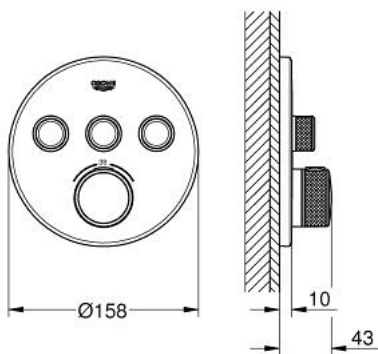

29 508 KF0 GROHTHERM SMARTCONTROL THERMOSTAT FOR CONCEALED INSTALLATION WITH 3 VALVES

PRODUCT DESCRIPTION

- Tyc: phantom black
- trim set for GROHE Rapido SmartBox (35 600/35 604)
- metal wall escutcheon with GROHE FastFixation (covered escutcheon and shaft sealing, covered fixing), retroactively 6° adjustable
- GROHE SmartControl - control the shower with intuitive push/turn button
- exchangeable symbols
- GROHE TurboStat - compact cartridge with wax thermoelement
- GROHE ProGrip - with knurled structure
- GROHE SafeStop safety button at 38°C (calibration required)
- GROHE SafeStop Plus - optional temperature limiter at 43°C or 46°C included
- built-in non return valves and dirt strainers
- multiple outlets can be run simultaneously
- without roughing-in set 35 600/35 604 (please order separately)
- flow performance: outlet A = 23 l/min, outlet B = 27 l/min, outlet C = 23 l/min, outlet A + B = 33 l/min, outlet A + B + C = 36 l/min
- professional exclusive