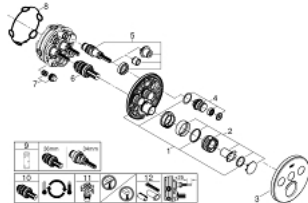

## 29 904 LS0 GROHTHERM SMARTCONTROL THERMOSTAT FOR CONCEALED INSTALLATION WITH 3 VALVES

### PRODUCT DESCRIPTION

- Colour: moon white/chrome
- trim set for GROHE Rapido SmartBox (35 600/35 604)
- metal wall escutcheon with GROHE FastFixation (covered escutcheon and shaft sealing, covered fixing), retroactively 6° adjustable
- GROHE LongLife finish
- GROHE SmartControl - control the shower with intuitive push/turn button
- exchangeable symbols
- GROHE TurboStat - compact cartridge with wax thermoelement
- GROHE ProGrip - with knurled structure
- GROHE SafeStop - safety button at 38°C
- GROHE SafeStop Plus - optional temperature limiter at 43°C or 46°C included
- built-in non return valves and dirt strainers
- multiple outlets can be run simultaneously
- cover plate in moon white acrylic glass
- without roughing-in set 35 600/35 604 (please order separately)
- flow performance: outlet A = 23 l/min, outlet B = 27 l/min, outlet C = 23 l/min, outlet A + B = 33 l/min, outlet A + B + C = 36 l/min

### SPARE PARTS

- 1: Mounting plate (Spare part-nr. 48362000)
  - 2: Temperature control handle (Spare part-nr. 49029000)
  - 2.1: Cover cap (Spare part-nr. 1015030000)
  - 2.2: handle adaptor (Spare part-nr. 1015059990)
  - 3: Escutcheon (Spare part-nr. 49036LS0)
  - 4: WC push button (Spare part-nr. 48361000)
  - 4.1: pushbutton (Spare part-nr. 14077000)
  - 5: Cartridge (Spare part-nr. 48359000)
  - 5.1: Spindle (Spare part-nr. 49088000)
  - 6: Thermostatic compact cartridge 3/4" (Spare part-nr. 49028000)
  - 7: Non-return valves (Spare part-nr. 47979000)
  - 8: Seal (Spare part-nr. 48360000)
  - 9: Socket spanner (Spare part-nr. 49059000)\*
  - 10: GROHE TurboStat cartridge 3/4" (Spare part-nr. 49003000)\*
  - 11: Service stops (Spare part-nr. 1405300M)\*
  - 12: Universal extension set single-lever mixers, 25 mm (Spare part-nr. 14048000)\*
- \* Optional accessories