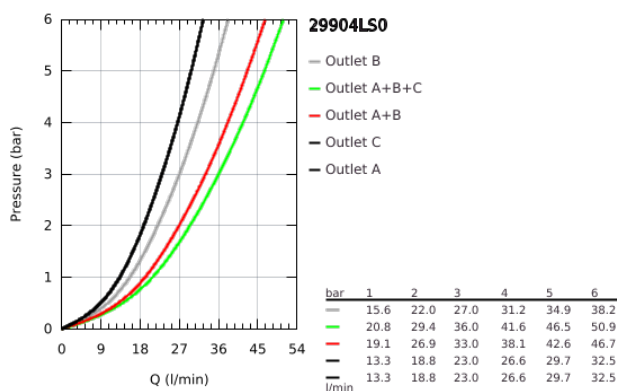

## 29 904 LS0 GROHTHERM SMARTCONTROL THERMOSTAT FOR CONCEALED INSTALLATION WITH 3 VALVES

### PRODUCT DESCRIPTION

- Colour: moon white/chrome
- trim set for GROHE Rapido SmartBox (35 600/35 604)
- metal wall escutcheon with GROHE FastFixation (covered escutcheon and shaft sealing, covered fixing), retroactively 6° adjustable
- GROHE LongLife finish
- GROHE SmartControl - control the shower with intuitive push/turn button
- exchangeable symbols
- GROHE TurboStat - compact cartridge with wax thermoelement
- GROHE ProGrip - with knurled structure
- GROHE SafeStop - safety button at 38°C
- GROHE SafeStop Plus - optional temperature limiter at 43°C or 46°C included
- built-in non return valves and dirt strainers
- multiple outlets can be run simultaneously
- cover plate in moon white acrylic glass
- without roughing-in set 35 600/35 604 (please order separately)
- flow performance: outlet A = 23 l/min, outlet B = 27 l/min, outlet C = 23 l/min, outlet A + B = 33 l/min, outlet A + B + C = 36 l/min