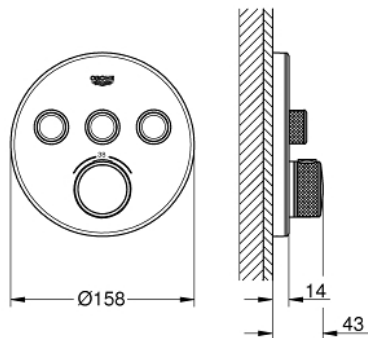

### PRODUCT DESCRIPTION

- Colour: moon white/chrome
- trim set for GROHE Rapido SmartBox (35 600/35 604)
- metal wall escutcheon with GROHE FastFixation (covered escutcheon and shaft sealing, covered fixing), retroactively 6° adjustable
- GROHE LongLife finish
- GROHE SmartControl - control the shower with intuitive push/turn button
- exchangeable symbols
- GROHE TurboStat - compact cartridge with wax thermoelement
- GROHE ProGrip - with knurled structure
- GROHE SafeStop - safety button at 38°C
- GROHE SafeStop Plus - optional temperature limiter at 43°C or 46°C included
- built-in non return valves and dirt strainers
- multiple outlets can be run simultaneously
- cover plate in moon white acrylic glass
- without roughing-in set 35 600/35 604 (please order separately)
- flow performance: outlet A = 23 l/min, outlet B = 27 l/min, outlet C = 23 l/min, outlet A + B = 33 l/min, outlet A + B + C = 36 l/min

### SPARE PARTS

- 1: Mounting plate (Spare part-nr. 48362000)
  - 2: Temperature control handle (Spare part-nr. 49029000)
  - 2.1: Cover cap (Spare part-nr. 1015030000)
  - 2.2: handle adaptor (Spare part-nr. 1015059990)
  - 3: Escutcheon (Spare part-nr. 49036LS0)
  - 4: WC push button (Spare part-nr. 48361000)
  - 4.1: pushbutton (Spare part-nr. 14077000)
  - 5: Cartridge (Spare part-nr. 48359000)
  - 5.1: Spindle (Spare part-nr. 49088000)
  - 6: Thermostatic compact cartridge 3/4" (Spare part-nr. 49028000)
  - 7: Non-return valves (Spare part-nr. 47979000)
  - 8: Seal (Spare part-nr. 48360000)
  - 9: Socket spanner (Spare part-nr. 49059000)\*
  - 10: GROHE TurboStat cartridge 3/4" (Spare part-nr. 49003000)\*
  - 11: Service stops (Spare part-nr. 1405300M)\*
  - 12: Universal extension set single-lever mixers, 25 mm (Spare part-nr. 14048000)\*
- \* Optional accessories