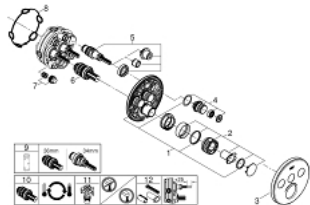

29 904 LS0 GROHTHERM SMARTCONTROL THERMOSTAT FOR CONCEALED INSTALLATION WITH 3 VALVES

PRODUCT DESCRIPTION

- Colour: moon white/chrome
- trim set for GROHE Rapido SmartBox (35 600/35 604)
- metal wall escutcheon with GROHE FastFixation (covered escutcheon and shaft sealing, covered fixing), retroactively 6° adjustable
- GROHE LongLife finish
- GROHE SmartControl - control the shower with intuitive push/turn button
- exchangeable symbols
- GROHE TurboStat - compact cartridge with wax thermoelement
- GROHE ProGrip - with knurl structure
- GROHE SafeStop - safety button at 38°C
- GROHE SafeStop Plus - optional temperature limiter at 43°C or 46°C included
- built-in non return valves and dirt strainers
- multiple outlets can be run simultaneously
- cover plate in moon white acrylic glass
- without roughing-in set 35 600/35 604 (please order separately)
- flow performance: outlet A = 23 l/min, outlet B = 27 l/min, outlet C = 23 l/min, outlet A + B = 33 l/min, outlet A + B + C = 36 l/min

29 904 LS0 GROHTHERM SMARTCONTROL THERMOSTAT FOR CONCEALED INSTALLATION WITH 3 VALVES

SPARE PARTS

- 1: Mounting plate (Spare part-nr. 48362000)
 - 2: Temperature control handle (Spare part-nr. 49029000)
 - 2.1: Cover cap (Spare part-nr. 1015030000)
 - 2.2: handle adaptor (Spare part-nr. 1015059990)
 - 3: Escutcheon (Spare part-nr. 49036LS0)
 - 4: WC push button (Spare part-nr. 48361000)
 - 4.1: pushbutton (Spare part-nr. 14077000)
 - 5: Cartridge (Spare part-nr. 48359000)
 - 5.1: Spindle (Spare part-nr. 49088000)
 - 6: Thermostatic compact cartridge 3/4" (Spare part-nr. 49028000)
 - 7: Non-return valves (Spare part-nr. 47979000)
 - 8: Seal (Spare part-nr. 48360000)
 - 9: Socket spanner (Spare part-nr. 49059000)*
 - 10: GROHE TurboStat cartridge 3/4" (Spare part-nr. 49003000)*
 - 11: Service stops (Spare part-nr. 1405300M)*
 - 12: Universal extension set single-lever mixers, 25 mm (Spare part-nr. 14048000)*
- * Optional accessories