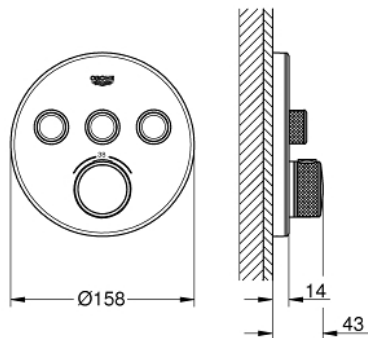

29 904 LS0 GROHTHERM SMARTCONTROL THERMOSTAT FOR CONCEALED INSTALLATION WITH 3 VALVES

PRODUCT DESCRIPTION

- Colour: moon white/chrome
- trim set for GROHE Rapido SmartBox (35 600/35 604)
- metal wall escutcheon with GROHE FastFixation (covered escutcheon and shaft sealing, covered fixing), retroactively 6° adjustable
- GROHE LongLife finish
- GROHE SmartControl - control the shower with intuitive push/turn button
- exchangeable symbols
- GROHE TurboStat - compact cartridge with wax thermoelement
- GROHE ProGrip - with knurl structure
- GROHE SafeStop - safety button at 38°C
- GROHE SafeStop Plus - optional temperature limiter at 43°C or 46°C included
- built-in non return valves and dirt strainers
- multiple outlets can be run simultaneously
- cover plate in moon white acrylic glass
- without roughing-in set 35 600/35 604 (please order separately)
- flow performance: outlet A = 23 l/min, outlet B = 27 l/min, outlet C = 23 l/min, outlet A + B = 33 l/min, outlet A + B + C = 36 l/min

29 904 LS0 GROHTHERM SMARTCONTROL THERMOSTAT FOR CONCEALED INSTALLATION WITH 3 VALVES

SPARE PARTS

- 1: Mounting plate (Spare part-nr. 48362000)
 - 2: Temperature control handle (Spare part-nr. 49029000)
 - 2.1: Cover cap (Spare part-nr. 1015030000)
 - 2.2: handle adaptor (Spare part-nr. 1015059990)
 - 3: Escutcheon (Spare part-nr. 49036LS0)
 - 4: WC push button (Spare part-nr. 48361000)
 - 4.1: pushbutton (Spare part-nr. 14077000)
 - 5: Cartridge (Spare part-nr. 48359000)
 - 5.1: Spindle (Spare part-nr. 49088000)
 - 6: Thermostatic compact cartridge 3/4" (Spare part-nr. 49028000)
 - 7: Non-return valves (Spare part-nr. 47979000)
 - 8: Seal (Spare part-nr. 48360000)
 - 9: Socket spanner (Spare part-nr. 49059000)*
 - 10: GROHE TurboStat cartridge 3/4" (Spare part-nr. 49003000)*
 - 11: Service stops (Spare part-nr. 1405300M)*
 - 12: Universal extension set single-lever mixers, 25 mm (Spare part-nr. 14048000)*
- * Optional accessories