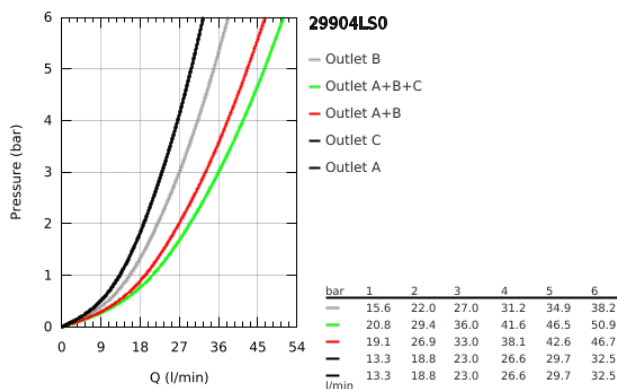

29 904 LS0 GROHTHERM SMARTCONTROL THERMOSTAT FOR CONCEALED INSTALLATION WITH 3 VALVES

PRODUCT DESCRIPTION

- Colour: moon white/chrome
- trim set for GROHE Rapido SmartBox (35 600/35 604)
- metal wall escutcheon with GROHE FastFixation (covered escutcheon and shaft sealing, covered fixing), retroactively 6° adjustable
- GROHE LongLife finish
- GROHE SmartControl - control the shower with intuitive push/turn button
- exchangeable symbols
- GROHE TurboStat - compact cartridge with wax thermoelement
- GROHE ProGrip - with knurl structure
- GROHE SafeStop - safety button at 38°C
- GROHE SafeStop Plus - optional temperature limiter at 43°C or 46°C included
- built-in non return valves and dirt strainers
- multiple outlets can be run simultaneously
- cover plate in moon white acrylic glass
- without roughing-in set 35 600/35 604 (please order separately)
- flow performance: outlet A = 23 l/min, outlet B = 27 l/min, outlet C = 23 l/min, outlet A + B = 33 l/min, outlet A + B + C = 36 l/min

29 904 LS0 GROHTHERM SMARTCONTROL THERMOSTAT FOR CONCEALED INSTALLATION WITH 3 VALVES

SPARE PARTS

- 1: Mounting plate (Spare part-nr. 48362000)
 - 2: Temperature control handle (Spare part-nr. 49029000)
 - 2.1: Cover cap (Spare part-nr. 1015030000)
 - 2.2: handle adaptor (Spare part-nr. 1015059990)
 - 3: Escutcheon (Spare part-nr. 49036LS0)
 - 4: WC push button (Spare part-nr. 48361000)
 - 4.1: pushbutton (Spare part-nr. 14077000)
 - 5: Cartridge (Spare part-nr. 48359000)
 - 5.1: Spindle (Spare part-nr. 49088000)
 - 6: Thermostatic compact cartridge 3/4" (Spare part-nr. 49028000)
 - 7: Non-return valves (Spare part-nr. 47979000)
 - 8: Seal (Spare part-nr. 48360000)
 - 9: Socket spanner (Spare part-nr. 49059000)*
 - 10: GROHE TurboStat cartridge 3/4" (Spare part-nr. 49003000)*
 - 11: Service stops (Spare part-nr. 1405300M)*
 - 12: Universal extension set single-lever mixers, 25 mm (Spare part-nr. 14048000)*
- * Optional accessories