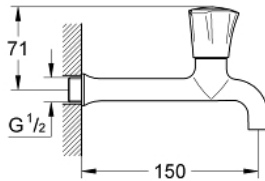

30 064 001 **COSTA L BIBTAP 1/2"**

**PRODUCT DESCRIPTION**

- Colour: chrome
- metal handle
- wall mounted
- screwable
- marking: blue
- GROHE LongLife finish
- GROHE Long-Life headpart
- laminar flow straightener
- projection 150 mm
- maximum flow rate (at 1 bar): 31 l/min

30 064 001 **COSTA L BIBTAP 1/2"**

**SPARE PARTS**

- 1: Handle (Spare part-nr. 45994000)
  - 1.1: Snap insert (Spare part-nr. 0538600M)
  - 2: Headpart 1/2" (Spare part-nr. 07146000)
  - 2.1: O-Ring  $\varnothing 6 \times \varnothing 2$  (Spare part-nr. 0128300M)
  - 2.2: O-Ring  $\varnothing 18,2 \times \varnothing 1,7$  (Spare part-nr. 0392400M)
  - 2.3: Seal (Spare part-nr. 0529100M)
  - 3: Flow straightener (Spare part-nr. 0234500M)
  - 4: Screw for Costa/Avina products (Spare part-nr. 48013000)\*
- \* Optional accessories