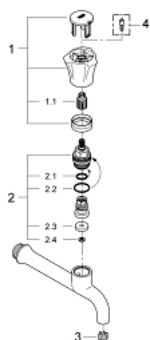

30 064 001 **COSTA L BIBTAP 1/2"**

**PRODUCT DESCRIPTION**

- Colour: chrome
- metal handle
- wall mounted
- screwable
- marking: blue
- GROHE LongLife finish
- GROHE Long-Life headpart
- laminar flow straightener
- projection 150 mm
- maximum flow rate (at 1 bar): 31 l/min

30 064 001 **COSTA L BIBTAP 1/2"**

**SPARE PARTS**

- 1: Handle (Spare part-nr. 45994000)
  - 1.1: Snap insert (Spare part-nr. 0538600M)
  - 2: Headpart 1/2" (Spare part-nr. 07146000)
  - 2.1: O-Ring  $\varnothing 6 \times \varnothing 2$  (Spare part-nr. 0128300M)
  - 2.2: O-Ring  $\varnothing 18,2 \times \varnothing 1,7$  (Spare part-nr. 0392400M)
  - 2.3: Seal (Spare part-nr. 0529100M)
  - 3: Flow straightener (Spare part-nr. 0234500M)
  - 4: Screw for Costa/Avina products (Spare part-nr. 48013000)\*
- \* Optional accessories