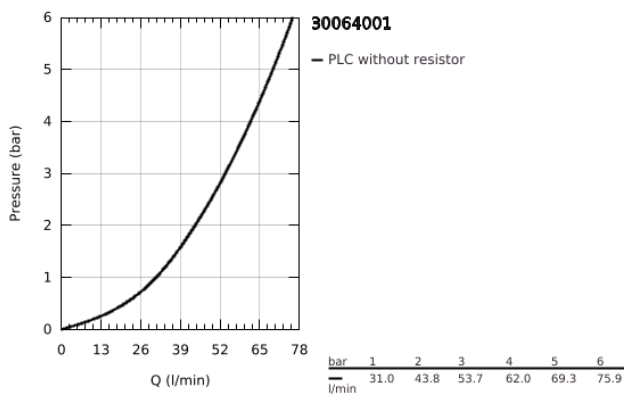

30 064 001 **COSTA L BIBTAP 1/2"**

**PRODUCT DESCRIPTION**

- Colour: chrome
- metal handle
- wall mounted
- screwable
- marking: blue
- GROHE LongLife finish
- GROHE Long-Life headpart
- laminar flow straightener
- projection 150 mm
- maximum flow rate (at 1 bar): 31 l/min

30 064 001 **COSTA L BIBTAP 1/2"**

**SPARE PARTS**

- 1: Handle (Spare part-nr. 45994000)
  - 1.1: Snap insert (Spare part-nr. 0538600M)
  - 2: Headpart 1/2" (Spare part-nr. 07146000)
  - 2.1: O-Ring  $\varnothing 6 \times \varnothing 2$  (Spare part-nr. 0128300M)
  - 2.2: O-Ring  $\varnothing 18,2 \times \varnothing 1,7$  (Spare part-nr. 0392400M)
  - 2.3: Seal (Spare part-nr. 0529100M)
  - 3: Flow straightener (Spare part-nr. 0234500M)
  - 4: Screw for Costa/Avina products (Spare part-nr. 48013000)\*
- \* Optional accessories