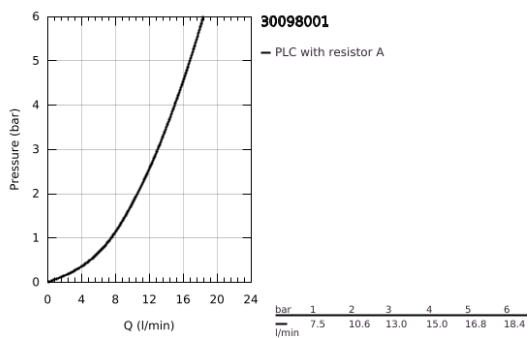

30 098 001 **COSTA L BIBTAP 1/2"**

**PRODUCT DESCRIPTION**

- Colour: chrome
- wall mounted
- metal handles
- heat insulated
- screwable
- marking: blue
- GROHE LongLife finish
- mousseur
- GROHE Long-Life headparts
- maximum flow rate (at 3 bar): 13 l/min

30 098 001 **COSTA L BIBTAP 1/2"**

**SPARE PARTS**

- 1: Handle (Spare part-nr. 45994000)
  - 1.1: Snap insert (Spare part-nr. 0538600M)
  - 2: Headpart 1/2" (Spare part-nr. 07146000)
  - 2.1: O-Ring  $\varnothing 6 \times \varnothing 2$  (Spare part-nr. 0128300M)
  - 2.2: O-Ring  $\varnothing 18,2 \times \varnothing 1,7$  (Spare part-nr. 0392400M)
  - 2.3: Seal (Spare part-nr. 0529100M)
  - 2.4: Mousseur (Spare part-nr. 13928000)
  - 3: Mousseur (Spare part-nr. 13928000)
  - 4: Screw for Costa/Avina products (Spare part-nr. 48013000)\*
- \* Optional accessories