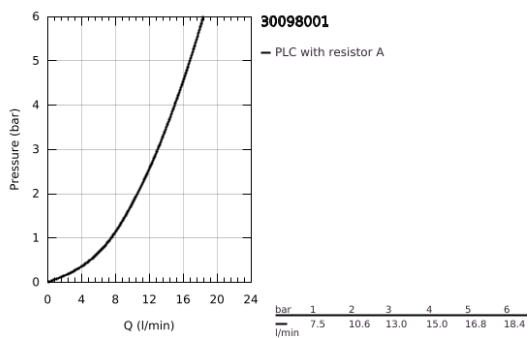

30 098 001 **COSTA L BIBTAP 1/2"**

**PRODUCT DESCRIPTION**

- Colour: chrome
- wall mounted
- metal handle
- heat insulated
- screwable
- marking: blue
- GROHE LongLife finish
- mousseur
- GROHE Long-Life headparts
- maximum flow rate (at 3 bar): 13 l/min

30 098 001 **COSTA L BIBTAP 1/2"**

**SPARE PARTS**

- 1: Handle (Spare part-nr. 45994000)
  - 1.1: Snap insert (Spare part-nr. 0538600M)
  - 2: Headpart 1/2" (Spare part-nr. 07146000)
  - 2.1: O-Ring  $\varnothing 6 \times \varnothing 2$  (Spare part-nr. 0128300M)
  - 2.2: O-Ring  $\varnothing 18,2 \times \varnothing 1,7$  (Spare part-nr. 0392400M)
  - 2.3: Seal (Spare part-nr. 0529100M)
  - 2.4: Mousseur (Spare part-nr. 13928000)
  - 3: Mousseur (Spare part-nr. 13928000)
  - 4: Screw for Costa/Avina products (Spare part-nr. 48013000)\*
- \* Optional accessories