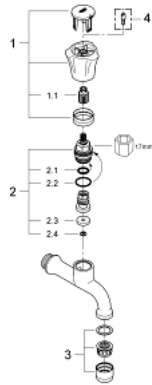

30 098 001 **COSTA L BIBTAP 1/2"**

**PRODUCT DESCRIPTION**

- Colour: chrome
- wall mounted
- metal handles
- heat insulated
- screwable
- marking: blue
- GROHE LongLife finish
- mousseur
- GROHE Long-Life headparts
- maximum flow rate (at 3 bar): 13 l/min

30 098 001 **COSTA L BIBTAP 1/2"**

**SPARE PARTS**

- 1: Handle (Spare part-nr. 45994000)
  - 1.1: Snap insert (Spare part-nr. 0538600M)
  - 2: Headpart 1/2" (Spare part-nr. 07146000)
  - 2.1: O-Ring  $\varnothing 6 \times \varnothing 2$  (Spare part-nr. 0128300M)
  - 2.2: O-Ring  $\varnothing 18,2 \times \varnothing 1,7$  (Spare part-nr. 0392400M)
  - 2.3: Seal (Spare part-nr. 0529100M)
  - 2.4: Mousseur (Spare part-nr. 13928000)
  - 3: Mousseur (Spare part-nr. 13928000)
  - 4: Screw for Costa/Avina products (Spare part-nr. 48013000)\*
- \* Optional accessories