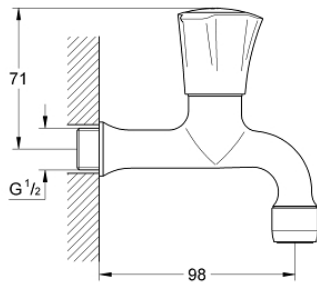

30 098 001 **COSTA L BIBTAP 1/2"**

**PRODUCT DESCRIPTION**

- Colour: chrome
- wall mounted
- metal handle
- heat insulated
- screwable
- marking: blue
- GROHE LongLife finish
- mousseur
- GROHE Long-Life headparts
- maximum flow rate (at 3 bar): 13 l/min

30 098 001 **COSTA L BIBTAP 1/2"**

**SPARE PARTS**

- 1: Handle (Spare part-nr. 45994000)
  - 1.1: Snap insert (Spare part-nr. 0538600M)
  - 2: Headpart 1/2" (Spare part-nr. 07146000)
  - 2.1: O-Ring  $\varnothing 6 \times \varnothing 2$  (Spare part-nr. 0128300M)
  - 2.2: O-Ring  $\varnothing 18,2 \times \varnothing 1,7$  (Spare part-nr. 0392400M)
  - 2.3: Seal (Spare part-nr. 0529100M)
  - 2.4: Mousseur (Spare part-nr. 13928000)
  - 3: Mousseur (Spare part-nr. 13928000)
  - 4: Screw for Costa/Avina products (Spare part-nr. 48013000)\*
- \* Optional accessories