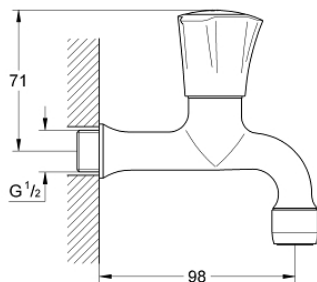

30 098 001 **COSTA L BIBTAP 1/2"**

**PRODUCT DESCRIPTION**

- Colour: chrome
- wall mounted
- metal handles
- heat insulated
- screwable
- marking: blue
- GROHE LongLife finish
- mousseur
- GROHE Long-Life headparts
- maximum flow rate (at 3 bar): 13 l/min

30 098 001 **COSTA L BIBTAP 1/2"**

**SPARE PARTS**

- 1: Handle (Spare part-nr. 45994000)
  - 1.1: Snap insert (Spare part-nr. 0538600M)
  - 2: Headpart 1/2" (Spare part-nr. 07146000)
  - 2.1: O-Ring  $\varnothing 6 \times \varnothing 2$  (Spare part-nr. 0128300M)
  - 2.2: O-Ring  $\varnothing 18,2 \times \varnothing 1,7$  (Spare part-nr. 0392400M)
  - 2.3: Seal (Spare part-nr. 0529100M)
  - 2.4: Mousseur (Spare part-nr. 13928000)
  - 3: Mousseur (Spare part-nr. 13928000)
  - 4: Screw for Costa/Avina products (Spare part-nr. 48013000)\*
- \* Optional accessories