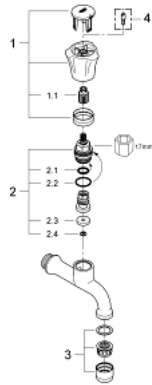

30 098 001 **COSTA L BIBTAP 1/2"**

**PRODUCT DESCRIPTION**

- Colour: chrome
- wall mounted
- metal handle
- heat insulated
- screwable
- marking: blue
- GROHE LongLife finish
- mousseur
- GROHE Long-Life headparts
- maximum flow rate (at 3 bar): 13 l/min

30 098 001 **COSTA L BIBTAP 1/2"**

**SPARE PARTS**

- 1: Handle (Spare part-nr. 45994000)
  - 1.1: Snap insert (Spare part-nr. 0538600M)
  - 2: Headpart 1/2" (Spare part-nr. 07146000)
  - 2.1: O-Ring  $\varnothing 6 \times \varnothing 2$  (Spare part-nr. 0128300M)
  - 2.2: O-Ring  $\varnothing 18,2 \times \varnothing 1,7$  (Spare part-nr. 0392400M)
  - 2.3: Seal (Spare part-nr. 0529100M)
  - 2.4: Mousseur (Spare part-nr. 13928000)
  - 3: Mousseur (Spare part-nr. 13928000)
  - 4: Screw for Costa/Avina products (Spare part-nr. 48013000)\*
- \* Optional accessories