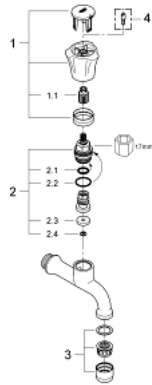

30 098 001 **COSTA L BIBTAP 1/2"**

**PRODUCT DESCRIPTION**

- Tyc: Chrome
- wall mounted
- metal handle
- heat insulated
- screwable
- marking: blue
- GROHE LongLife finish
- mousseur
- GROHE Long-Life headparts
- maximum flow rate (at 3 bar): 13 l/min

30 098 001 **COSTA L BIBTAP 1/2"**

**SPARE PARTS**

- 1: Handle (Spare part-nr. 45994000)
- 1.1: Snap insert (Spare part-nr. 0538600M)
- 2: Headpart 1/2" (Spare part-nr. 07146000)
- 2.1: Sealing washer  $\varnothing 6 \times \varnothing 2$  (Spare part-nr. 0128300M)
- 2.2: O-ring  $\varnothing 18.2 \times \varnothing 1.7$  (Spare part-nr. 0392400M)
- 2.3: Seal (Spare part-nr. 0529100M)
- 2.4: Mousseur (Spare part-nr. 13928000)
- 3: Mousseur (Spare part-nr. 13928000)
- 4: Screw for Costa/Avina products (Spare part-nr. 48013000)\*