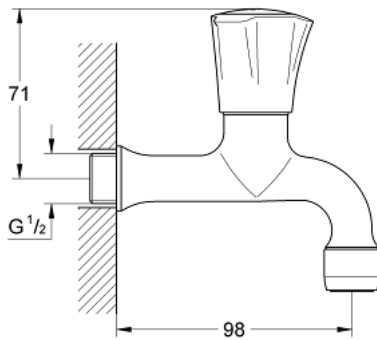

30 098 001 **COSTA L BIBTAP 1/2"**

PRODUCT DESCRIPTION

- Tyc: Chrome
- wall mounted
- metal handles
- heat insulated
- screwable
- marking: blue
- GROHE LongLife finish
- mousseur
- GROHE Long-Life headparts
- maximum flow rate (at 3 bar): 13 l/min

30 098 001 **COSTA L BIBTAP 1/2"**

SPARE PARTS

- 1: Handle (Spare part-nr. 45994000)
- 1.1: Snap insert (Spare part-nr. 0538600M)
- 2: Headpart 1/2" (Spare part-nr. 07146000)
- 2.1: Sealing washer $\varnothing 6 \times \varnothing 2$ (Spare part-nr. 0128300M)
- 2.2: O-ring $\varnothing 18.2 \times \varnothing 1.7$ (Spare part-nr. 0392400M)
- 2.3: Seal (Spare part-nr. 0529100M)
- 2.4: Mousseur (Spare part-nr. 13928000)
- 3: Mousseur (Spare part-nr. 13928000)
- 4: Screw for Costa/Avina products (Spare part-nr. 48013000)*