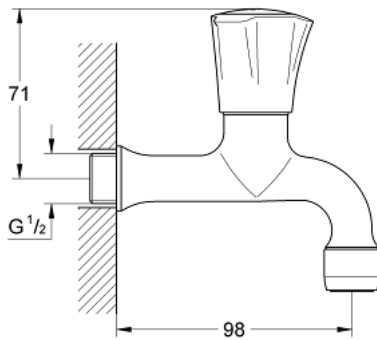

30 098 001 **COSTA L BIBTAP 1/2"**

**PRODUCT DESCRIPTION**

- Tyc: Chrome
- wall mounted
- metal handle
- heat insulated
- screwable
- marking: blue
- GROHE LongLife finish
- mousseur
- GROHE Long-Life headparts
- maximum flow rate (at 3 bar): 13 l/min

30 098 001 **COSTA L BIBTAP 1/2"**

**SPARE PARTS**

- 1: Handle (Spare part-nr. 45994000)
- 1.1: Snap insert (Spare part-nr. 0538600M)
- 2: Headpart 1/2" (Spare part-nr. 07146000)
- 2.1: Sealing washer  $\varnothing 6 \times \varnothing 2$  (Spare part-nr. 0128300M)
- 2.2: O-ring  $\varnothing 18.2 \times \varnothing 1.7$  (Spare part-nr. 0392400M)
- 2.3: Seal (Spare part-nr. 0529100M)
- 2.4: Mousseur (Spare part-nr. 13928000)
- 3: Mousseur (Spare part-nr. 13928000)
- 4: Screw for Costa/Avina products (Spare part-nr. 48013000)\*