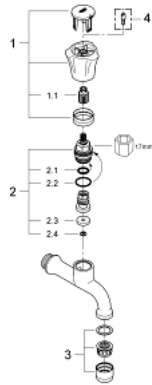

30 098 001 **COSTA L BIBTAP 1/2"**

PRODUCT DESCRIPTION

- Tyc: Chrome
- wall mounted
- metal handles
- heat insulated
- screwable
- marking: blue
- GROHE LongLife finish
- mousseur
- GROHE Long-Life headparts
- maximum flow rate (at 3 bar): 13 l/min

30 098 001 **COSTA L BIBTAP 1/2"**

SPARE PARTS

- 1: Handle (Spare part-nr. 45994000)
- 1.1: Snap insert (Spare part-nr. 0538600M)
- 2: Headpart 1/2" (Spare part-nr. 07146000)
- 2.1: Sealing washer $\varnothing 6 \times \varnothing 2$ (Spare part-nr. 0128300M)
- 2.2: O-ring $\varnothing 18.2 \times \varnothing 1.7$ (Spare part-nr. 0392400M)
- 2.3: Seal (Spare part-nr. 0529100M)
- 2.4: Mousseur (Spare part-nr. 13928000)
- 3: Mousseur (Spare part-nr. 13928000)
- 4: Screw for Costa/Avina products (Spare part-nr. 48013000)*