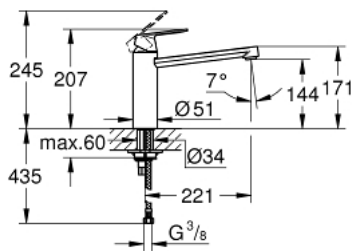

30 193 000 **EUROSMART COSMOPOLITAN SINGLE-LEVER SINK MIXER 1/2"**

PRODUCT DESCRIPTION

- Colour: chrome
- medium spout
- single hole installation
- GROHE LongLife finish
- GROHE SilkMove 35 mm ceramic cartridge
- mousseur
- adjustable flow rate limiter
- swivel tubular spout
- swivel area 140°
- flexible connection hoses
- rapid installation system
- maximum flow rate (at 3 bar): 12 l/min
- min. recommended pressure 1.0 bar

30 193 000 EUROSMART COSMOPOLITAN SINGLE-LEVER SINK MIXER 1/2"

SPARE PARTS

- 1: Lever (Spare part-nr. 46681000)
 - 2: Cap (Spare part-nr. 46492000)
 - 3: Screw ring (Spare part-nr. 46815000)
 - 4: Cartridge (Spare part-nr. 46374000)
 - 5: Seal kit (Spare part-nr. 46760000)
 - 6: Mousseur (Spare part-nr. 13929000)
 - 7: Shank mounting kit (Spare part-nr. 46249000)
 - 8: Mounting wrench (Spare part-nr. 19017000)*
 - 9: Socket spanner (Spare part-nr. 19332000)*
- * Optional accessories