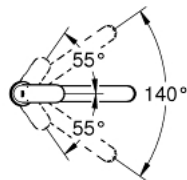

30 193 000 **EUROSMART COSMOPOLITAN SINGLE-LEVER SINK MIXER 1/2"**

PRODUCT DESCRIPTION

- Colour: chrome
- medium spout
- single hole installation
- GROHE LongLife finish
- GROHE SilkMove 35 mm ceramic cartridge
- mousseur
- adjustable flow rate limiter
- swivel tubular spout
- swivel area 140°
- flexible connection hoses
- rapid installation system
- maximum flow rate (at 3 bar): 12 l/min
- min. recommended pressure 1.0 bar

30 193 000 EUROSMART COSMOPOLITAN SINGLE-LEVER SINK MIXER 1/2"

SPARE PARTS

- 1: Lever (Spare part-nr. 46681000)
 - 2: Cap (Spare part-nr. 46492000)
 - 3: Screw ring (Spare part-nr. 46815000)
 - 4: Cartridge (Spare part-nr. 46374000)
 - 5: Seal kit (Spare part-nr. 46760000)
 - 6: Mousseur (Spare part-nr. 13929000)
 - 7: Shank mounting kit (Spare part-nr. 46249000)
 - 8: Mounting wrench (Spare part-nr. 19017000)*
 - 9: Socket spanner (Spare part-nr. 19332000)*
- * Optional accessories