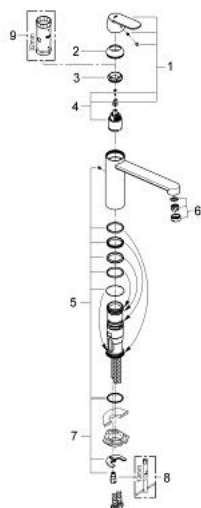

30 193 000 **EUROSMART COSMOPOLITAN SINGLE-LEVER SINK MIXER 1/2"**

PRODUCT DESCRIPTION

- Colour: chrome
- medium spout
- single hole installation
- GROHE LongLife finish
- GROHE SilkMove 35 mm ceramic cartridge
- mousseur
- adjustable flow rate limiter
- swivel tubular spout
- swivel area 140°
- flexible connection hoses
- rapid installation system
- maximum flow rate (at 3 bar): 12 l/min
- min. recommended pressure 1.0 bar

30 193 000 EUROSMART COSMOPOLITAN SINGLE-LEVER SINK MIXER 1/2"

SPARE PARTS

- 1: Lever (Spare part-nr. 46681000)
 - 2: Cap (Spare part-nr. 46492000)
 - 3: Screw ring (Spare part-nr. 46815000)
 - 4: Cartridge (Spare part-nr. 46374000)
 - 5: Seal kit (Spare part-nr. 46760000)
 - 6: Mousseur (Spare part-nr. 13929000)
 - 7: Shank mounting kit (Spare part-nr. 46249000)
 - 8: Mounting wrench (Spare part-nr. 19017000)*
 - 9: Socket spanner (Spare part-nr. 19332000)*
- * Optional accessories