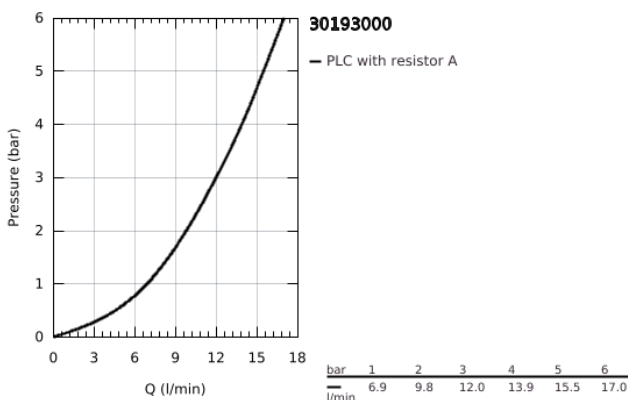

30 193 000 **EUROSMART COSMOPOLITAN SINGLE-LEVER SINK MIXER 1/2"**

PRODUCT DESCRIPTION

- Colour: chrome
- medium spout
- single hole installation
- GROHE LongLife finish
- GROHE SilkMove 35 mm ceramic cartridge
- mousseur
- adjustable flow rate limiter
- swivel tubular spout
- swivel area 140°
- flexible connection hoses
- rapid installation system
- maximum flow rate (at 3 bar): 12 l/min
- min. recommended pressure 1.0 bar

30 193 000 EUROSMART COSMOPOLITAN SINGLE-LEVER SINK MIXER 1/2"

SPARE PARTS

- 1: Lever (Spare part-nr. 46681000)
 - 2: Cap (Spare part-nr. 46492000)
 - 3: Screw ring (Spare part-nr. 46815000)
 - 4: Cartridge (Spare part-nr. 46374000)
 - 5: Seal kit (Spare part-nr. 46760000)
 - 6: Mousseur (Spare part-nr. 13929000)
 - 7: Shank mounting kit (Spare part-nr. 46249000)
 - 8: Mounting wrench (Spare part-nr. 19017000)*
 - 9: Socket spanner (Spare part-nr. 19332000)*
- * Optional accessories