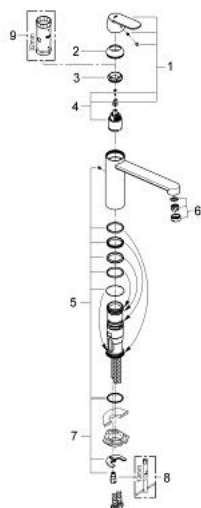

## 30 193 000 EUROSMART COSMOPOLITAN SINGLE-LEVER SINK MIXER 1/2"

### PRODUCT DESCRIPTION

- Tyc: Chrome
- medium spout
- single hole installation
- GROHE LongLife finish
- GROHE SilkMove 35 mm ceramic cartridge
- mousseur
- adjustable flow rate limiter
- swivel tubular spout
- swivel area 140°
- flexible connection hoses
- rapid installation system
- maximum flow rate (at 3 bar): 12 l/min
- min. recommended pressure 1.0 bar

### SPARE PARTS

- 1: Lever (Spare part-nr. 46681000)
  - 2: Cap (Spare part-nr. 46492000)
  - 3: Screw ring (Spare part-nr. 46815000)
  - 4: Cartridge (Spare part-nr. 46374000)
  - 5: Seal kit (Spare part-nr. 46760000)
  - 6: Mousseur (Spare part-nr. 13929000)
  - 7: Shank mounting kit (Spare part-nr. 46249000)
  - 8: Mounting wrench (Spare part-nr. 19017000)\*
  - 9: Socket spanner (Spare part-nr. 19332000)\*
- \* Optional accessories