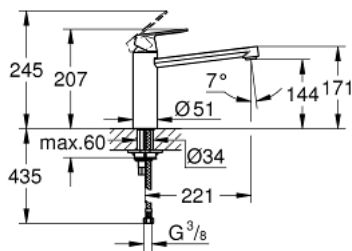

### PRODUCT DESCRIPTION

- Tyc: Chrome
- medium spout
- single hole installation
- GROHE LongLife finish
- GROHE SilkMove 35 mm ceramic cartridge
- mousseur
- adjustable flow rate limiter
- swivel tubular spout
- swivel area 140°
- flexible connection hoses
- rapid installation system
- maximum flow rate (at 3 bar): 12 l/min
- min. recommended pressure 1.0 bar

### SPARE PARTS

- 1: Lever (Spare part-nr. 46681000)
  - 2: Cap (Spare part-nr. 46492000)
  - 3: Screw ring (Spare part-nr. 46815000)
  - 4: Cartridge (Spare part-nr. 46374000)
  - 5: Seal kit (Spare part-nr. 46760000)
  - 6: Mousseur (Spare part-nr. 13929000)
  - 7: Shank mounting kit (Spare part-nr. 46249000)
  - 8: Mounting wrench (Spare part-nr. 19017000)\*
  - 9: Socket spanner (Spare part-nr. 19332000)\*
- \* Optional accessories