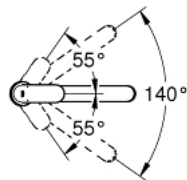

### PRODUCT DESCRIPTION

- Tyc: Chrome
- medium spout
- single hole installation
- GROHE LongLife finish
- GROHE SilkMove 35 mm ceramic cartridge
- mousseur
- adjustable flow rate limiter
- swivel tubular spout
- swivel area 140°
- flexible connection hoses
- rapid installation system
- maximum flow rate (at 3 bar): 12 l/min
- min. recommended pressure 1.0 bar