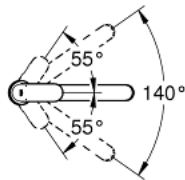

## 30 193 DC0 EUROSMART COSMOPOLITAN SINGLE-LEVER SINK MIXER 1/2"

### PRODUCT DESCRIPTION

- Colour: supersteel
- medium spout
- single hole installation
- GROHE LongLife finish
- GROHE SilkMove 35 mm ceramic cartridge
- mousseur
- adjustable flow rate limiter
- swivel tubular spout
- swivel area 140°
- flexible connection hoses
- rapid installation system
- maximum flow rate (at 3 bar): 12 l/min
- min. recommended pressure 1.0 bar