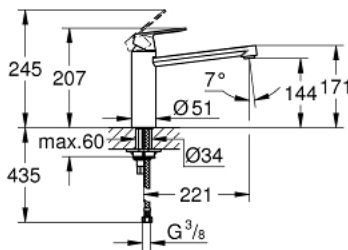

## 30 193 DC0 EUROSMART COSMOPOLITAN SINGLE-LEVER SINK MIXER 1/2"

### PRODUCT DESCRIPTION

- Colour: supersteel
- medium spout
- single hole installation
- GROHE LongLife finish
- GROHE SilkMove 35 mm ceramic cartridge
- mousseur
- adjustable flow rate limiter
- swivel tubular spout
- swivel area 140°
- flexible connection hoses
- rapid installation system
- maximum flow rate (at 3 bar): 12 l/min
- min. recommended pressure 1.0 bar

## 30 193 DC0 EUROSART COSMOPOLITAN SINGLE-LEVER SINK MIXER 1/2"

### SPARE PARTS

- 1: Lever (Spare part-nr. 46681DC0)
  - 2: Cap (Spare part-nr. 46492DC0)
  - 3: Screw ring (Spare part-nr. 46815000)
  - 4: Cartridge (Spare part-nr. 46374000)
  - 5: Seal kit (Spare part-nr. 46760000)
  - 6: Mousseur (Spare part-nr. 13929DC0)
  - 7: Shank mounting kit (Spare part-nr. 46249000)
  - 8: Mounting wrench (Spare part-nr. 19017000)\*
  - 9: Socket spanner (Spare part-nr. 19332000)\*
- \* Optional accessories