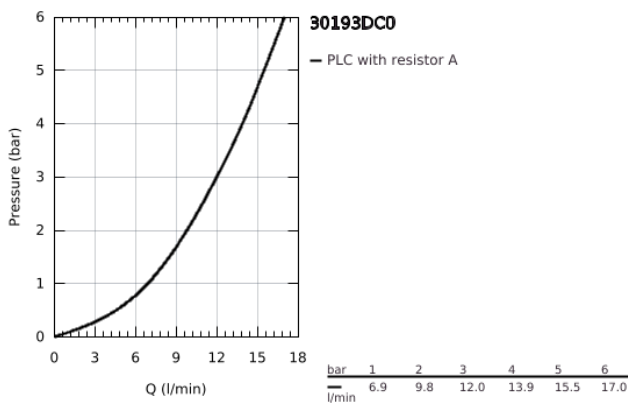

## 30 193 DC0 EUROSMART COSMOPOLITAN SINGLE-LEVER SINK MIXER 1/2"

### PRODUCT DESCRIPTION

- Colour: supersteel
- medium spout
- single hole installation
- GROHE LongLife finish
- GROHE SilkMove 35 mm ceramic cartridge
- mousseur
- adjustable flow rate limiter
- swivel tubular spout
- swivel area 140°
- flexible connection hoses
- rapid installation system
- maximum flow rate (at 3 bar): 12 l/min
- min. recommended pressure 1.0 bar

## 30 193 DC0 EUROSART COSMOPOLITAN SINGLE-LEVER SINK MIXER 1/2"