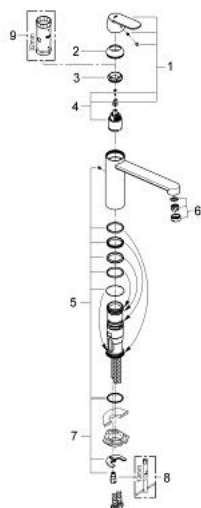

## 30 193 DC0 EUROSMART COSMOPOLITAN SINGLE-LEVER SINK MIXER 1/2"

### PRODUCT DESCRIPTION

- Colour: supersteel
- medium spout
- single hole installation
- GROHE LongLife finish
- GROHE SilkMove 35 mm ceramic cartridge
- mousseur
- adjustable flow rate limiter
- swivel tubular spout
- swivel area 140°
- flexible connection hoses
- rapid installation system
- maximum flow rate (at 3 bar): 12 l/min
- min. recommended pressure 1.0 bar

## 30 193 DC0 EUROSART COSMOPOLITAN SINGLE-LEVER SINK MIXER 1/2"

### SPARE PARTS

- 1: Lever (Spare part-nr. 46681DC0)
  - 2: Cap (Spare part-nr. 46492DC0)
  - 3: Screw ring (Spare part-nr. 46815000)
  - 4: Cartridge (Spare part-nr. 46374000)
  - 5: Seal kit (Spare part-nr. 46760000)
  - 6: Mousseur (Spare part-nr. 13929DC0)
  - 7: Shank mounting kit (Spare part-nr. 46249000)
  - 8: Mounting wrench (Spare part-nr. 19017000)\*
  - 9: Socket spanner (Spare part-nr. 19332000)\*
- \* Optional accessories