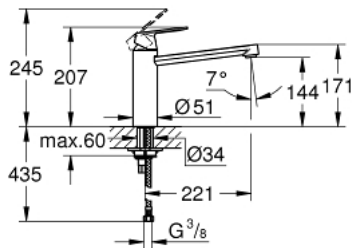

30 193 DC0 EUROSMART COSMOPOLITAN SINGLE-LEVER SINK MIXER 1/2"

PRODUCT DESCRIPTION

- Tyc: supersteel
- medium spout
- single hole installation
- GROHE LongLife finish
- GROHE SilkMove 35 mm ceramic cartridge
- mousseur
- adjustable flow rate limiter
- swivel tubular spout
- swivel area 140°
- flexible connection hoses
- rapid installation system
- maximum flow rate (at 3 bar): 12 l/min
- min. recommended pressure 1.0 bar

30 193 DC0 EUROSMT COSMOPOLITAN SINGLE-LEVER SINK MIXER 1/2"

SPARE PARTS

- 1: Lever (Spare part-nr. 46681DC0)
 - 2: Cap (Spare part-nr. 46492DC0)
 - 3: Screw ring (Spare part-nr. 46815000)
 - 4: Cartridge (Spare part-nr. 46374000)
 - 5: Seal kit (Spare part-nr. 46760000)
 - 6: Mousseur (Spare part-nr. 13929DC0)
 - 7: Shank mounting kit (Spare part-nr. 46249000)
 - 8: Mounting wrench (Spare part-nr. 19017000)*
 - 9: Socket spanner (Spare part-nr. 19332000)*
- * Optional accessories