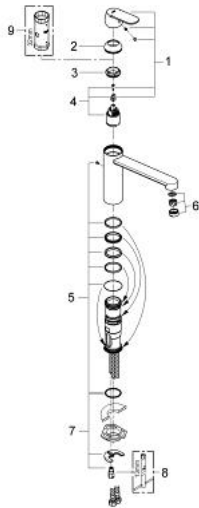

30 193 DC0 EUROSMART COSMOPOLITAN SINGLE-LEVER SINK MIXER 1/2"

PRODUCT DESCRIPTION

- Tyc: supersteel
- medium spout
- single hole installation
- GROHE LongLife finish
- GROHE SilkMove 35 mm ceramic cartridge
- mousseur
- adjustable flow rate limiter
- swivel tubular spout
- swivel area 140°
- flexible connection hoses
- rapid installation system
- maximum flow rate (at 3 bar): 12 l/min
- min. recommended pressure 1.0 bar

30 193 DC0 EUROSMT COSMOPOLITAN SINGLE-LEVER SINK MIXER 1/2"

SPARE PARTS

- 1: Lever (Spare part-nr. 46681DC0)
 - 2: Cap (Spare part-nr. 46492DC0)
 - 3: Screw ring (Spare part-nr. 46815000)
 - 4: Cartridge (Spare part-nr. 46374000)
 - 5: Seal kit (Spare part-nr. 46760000)
 - 6: Mousseur (Spare part-nr. 13929DC0)
 - 7: Shank mounting kit (Spare part-nr. 46249000)
 - 8: Mounting wrench (Spare part-nr. 19017000)*
 - 9: Socket spanner (Spare part-nr. 19332000)*
- * Optional accessories