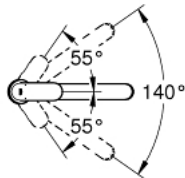

30 193 DC0 EUROSMART COSMOPOLITAN SINGLE-LEVER SINK MIXER 1/2"

PRODUCT DESCRIPTION

- Tyc: supersteel
- medium spout
- single hole installation
- GROHE LongLife finish
- GROHE SilkMove 35 mm ceramic cartridge
- mousseur
- adjustable flow rate limiter
- swivel tubular spout
- swivel area 140°
- flexible connection hoses
- rapid installation system
- maximum flow rate (at 3 bar): 12 l/min
- min. recommended pressure 1.0 bar

30 193 DC0 EUROSMT COSMOPOLITAN SINGLE-LEVER SINK MIXER 1/2"

SPARE PARTS

- 1: Lever (Spare part-nr. 46681DC0)
 - 2: Cap (Spare part-nr. 46492DC0)
 - 3: Screw ring (Spare part-nr. 46815000)
 - 4: Cartridge (Spare part-nr. 46374000)
 - 5: Seal kit (Spare part-nr. 46760000)
 - 6: Mousseur (Spare part-nr. 13929DC0)
 - 7: Shank mounting kit (Spare part-nr. 46249000)
 - 8: Mounting wrench (Spare part-nr. 19017000)*
 - 9: Socket spanner (Spare part-nr. 19332000)*
- * Optional accessories