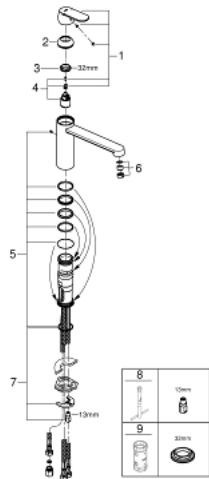

30 194 000 **EUROSMART COSMOPOLITAN SINGLE-LEVER SINK MIXER 1/2"**

PRODUCT DESCRIPTION

- Colour: chrome
- for open water heater
- medium spout
- single hole installation
- GROHE LongLife finish
- GROHE SilkMove 35 mm ceramic cartridge
- flow straightener
- adjustable flow rate limiter
- swivel tubular spout
- swivel area 140°
- flexible connection hoses
- rapid installation system
- maximum flow rate (at 3 bar): 8 l/min

30 194 000 EUROSMART COSMOPOLITAN SINGLE-LEVER SINK MIXER 1/2"

SPARE PARTS

- 1: Lever (Spare part-nr. 46681000)
 - 2: Cap (Spare part-nr. 46492000)
 - 3: Screw ring (Spare part-nr. 46815000)
 - 4: Cartridge (Spare part-nr. 46558000)
 - 5: Seal kit (Spare part-nr. 46760000)
 - 6: Flow straightener (Spare part-nr. 46162000)
 - 7: Shank mounting kit (Spare part-nr. 46249000)
 - 8: Mounting wrench (Spare part-nr. 19017000)*
 - 9: Socket spanner (Spare part-nr. 19332000)*
- * Optional accessories