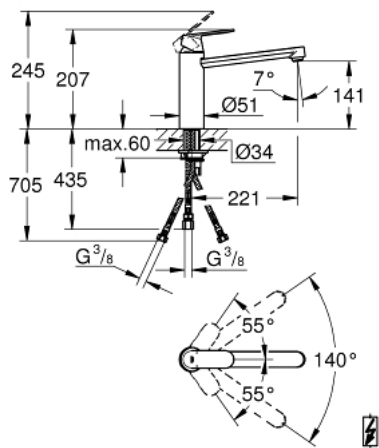

30 194 000 **EUROSMART COSMOPOLITAN SINGLE-LEVER SINK MIXER 1/2"**

PRODUCT DESCRIPTION

- Colour: chrome
- for open water heater
- medium spout
- single hole installation
- GROHE LongLife finish
- GROHE SilkMove 35 mm ceramic cartridge
- flow straightener
- adjustable flow rate limiter
- swivel tubular spout
- swivel area 140°
- flexible connection hoses
- rapid installation system
- maximum flow rate (at 3 bar): 8 l/min

30 194 000 EUROSMART COSMOPOLITAN SINGLE-LEVER SINK MIXER 1/2"

SPARE PARTS

- 1: Lever (Spare part-nr. 46681000)
 - 2: Cap (Spare part-nr. 46492000)
 - 3: Screw ring (Spare part-nr. 46815000)
 - 4: Cartridge (Spare part-nr. 46558000)
 - 5: Seal kit (Spare part-nr. 46760000)
 - 6: Flow straightener (Spare part-nr. 46162000)
 - 7: Shank mounting kit (Spare part-nr. 46249000)
 - 8: Mounting wrench (Spare part-nr. 19017000)*
 - 9: Socket spanner (Spare part-nr. 19332000)*
- * Optional accessories