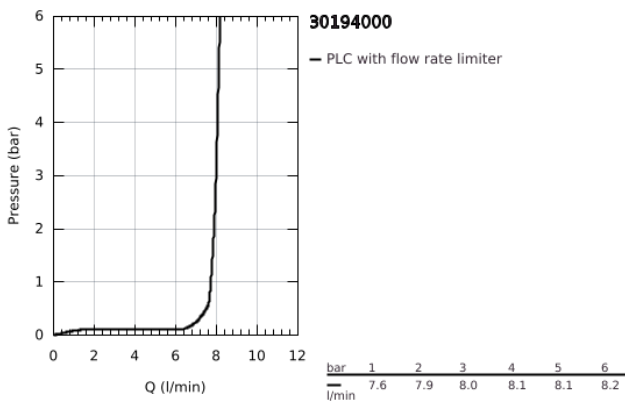

30 194 000 **EUROSMART COSMOPOLITAN SINGLE-LEVER SINK MIXER 1/2"**

PRODUCT DESCRIPTION

- Colour: chrome
- for open water heater
- medium spout
- single hole installation
- GROHE LongLife finish
- GROHE SilkMove 35 mm ceramic cartridge
- flow straightener
- adjustable flow rate limiter
- swivel tubular spout
- swivel area 140°
- flexible connection hoses
- rapid installation system
- maximum flow rate (at 3 bar): 8 l/min

30 194 000 EUROSMART COSMOPOLITAN SINGLE-LEVER SINK MIXER 1/2"

SPARE PARTS

- 1: Lever (Spare part-nr. 46681000)
 - 2: Cap (Spare part-nr. 46492000)
 - 3: Screw ring (Spare part-nr. 46815000)
 - 4: Cartridge (Spare part-nr. 46558000)
 - 5: Seal kit (Spare part-nr. 46760000)
 - 6: Flow straightener (Spare part-nr. 46162000)
 - 7: Shank mounting kit (Spare part-nr. 46249000)
 - 8: Mounting wrench (Spare part-nr. 19017000)*
 - 9: Socket spanner (Spare part-nr. 19332000)*
- * Optional accessories