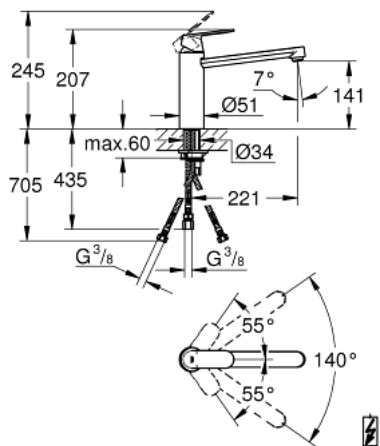

30 194 000 **EUROSMART COSMOPOLITAN SINGLE-LEVER SINK MIXER 1/2"**

PRODUCT DESCRIPTION

- Tyc: Chrome
- for open water heater
- medium spout
- single hole installation
- GROHE LongLife finish
- GROHE SilkMove 35 mm ceramic cartridge
- flow straightener
- adjustable flow rate limiter
- swivel tubular spout
- swivel area 140°
- flexible connection hoses
- rapid installation system
- maximum flow rate (at 3 bar): 8 l/min

30 194 000 EUROSMART COSMOPOLITAN SINGLE-LEVER SINK MIXER 1/2"

SPARE PARTS

- 1: Lever (Spare part-nr. 46681000)
 - 2: Cap (Spare part-nr. 46492000)
 - 3: Screw ring (Spare part-nr. 46815000)
 - 4: Cartridge (Spare part-nr. 46558000)
 - 5: Seal kit (Spare part-nr. 46760000)
 - 6: Flow straightener (Spare part-nr. 46162000)
 - 7: Shank mounting kit (Spare part-nr. 46249000)
 - 8: Mounting wrench (Spare part-nr. 19017000)*
 - 9: Socket spanner (Spare part-nr. 19332000)*
- * Optional accessories