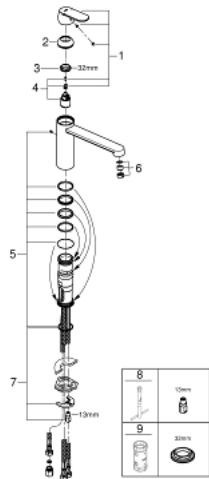

30 194 000 **EUROSMART COSMOPOLITAN SINGLE-LEVER SINK MIXER 1/2"**

PRODUCT DESCRIPTION

- Tyc: Chrome
- for open water heater
- medium spout
- single hole installation
- GROHE LongLife finish
- GROHE SilkMove 35 mm ceramic cartridge
- flow straightener
- adjustable flow rate limiter
- swivel tubular spout
- swivel area 140°
- flexible connection hoses
- rapid installation system
- maximum flow rate (at 3 bar): 8 l/min

30 194 000 EUROSMART COSMOPOLITAN SINGLE-LEVER SINK MIXER 1/2"

SPARE PARTS

- 1: Lever (Spare part-nr. 46681000)
 - 2: Cap (Spare part-nr. 46492000)
 - 3: Screw ring (Spare part-nr. 46815000)
 - 4: Cartridge (Spare part-nr. 46558000)
 - 5: Seal kit (Spare part-nr. 46760000)
 - 6: Flow straightener (Spare part-nr. 46162000)
 - 7: Shank mounting kit (Spare part-nr. 46249000)
 - 8: Mounting wrench (Spare part-nr. 19017000)*
 - 9: Socket spanner (Spare part-nr. 19332000)*
- * Optional accessories