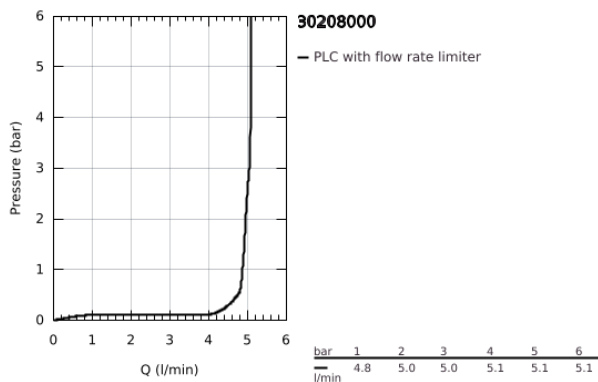

30 208 000 EUROECO SPECIAL SINGLE-LEVER BASIN MIXER 1/2"

PRODUCT DESCRIPTION

- Colour: chrome
- single hole installation
- high spout
- 302 mm
- smooth body
- GROHE LongLife finish
- GROHE SilkMove 35 mm ceramic cartridge
- GROHE EcoJoy - less water, perfect flow
- maximum flow rate (at 3 bar): 5 l/min
- adjustable flow rate limiter
- adjustable temperature limiter
- laminar flow straightener
- swivel tubular spout
- swivel area 140°
- metal lever
- lever length 170 mm
- rapid installation system
- flexible connection hoses
- min. recommended pressure 1.0 bar

30 208 000 EUROECO SPECIAL SINGLE-LEVER BASIN MIXER 1/2"

SPARE PARTS

- 1: Lever 170 mm (Spare part-nr. 46689000)
 - 2: Cap (Spare part-nr. 46492000)
 - 3: Temperature limiter (Spare part-nr. 46838000)
 - 4: Cartridge (Spare part-nr. 46374000)
 - 5: Laminar flow straightener (Spare part-nr. 48182000)
 - 6: Seal kit (Spare part-nr. 46760000)
 - 7: Shank mounting kit (Spare part-nr. 46671000)
 - 8: Mounting wrench (Spare part-nr. 19017000)*
- * Optional accessories