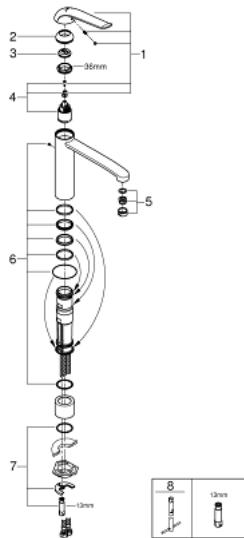

30 208 000 EUROECO SPECIAL SINGLE-LEVER BASIN MIXER 1/2"

PRODUCT DESCRIPTION

- Colour: chrome
- single hole installation
- high spout
- 302 mm
- smooth body
- GROHE LongLife finish
- GROHE SilkMove 35 mm ceramic cartridge
- GROHE EcoJoy - less water, perfect flow
- maximum flow rate (at 3 bar): 5 l/min
- adjustable flow rate limiter
- adjustable temperature limiter
- laminar flow straightener
- swivel tubular spout
- swivel area 140°
- metal lever
- lever length 170 mm
- rapid installation system
- flexible connection hoses
- min. recommended pressure 1.0 bar

30 208 000 EUROECO SPECIAL SINGLE-LEVER BASIN MIXER 1/2"

SPARE PARTS

- 1: Lever 170 mm (Spare part-nr. 46689000)
 - 2: Cap (Spare part-nr. 46492000)
 - 3: Temperature limiter (Spare part-nr. 46838000)
 - 4: Cartridge (Spare part-nr. 46374000)
 - 5: Laminar flow straightener (Spare part-nr. 48182000)
 - 6: Seal kit (Spare part-nr. 46760000)
 - 7: Shank mounting kit (Spare part-nr. 46671000)
 - 8: Mounting wrench (Spare part-nr. 19017000)*
- * Optional accessories