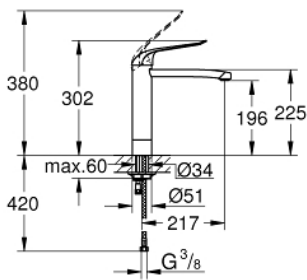

30 208 000 EUROECO SPECIAL SINGLE-LEVER BASIN MIXER 1/2"

PRODUCT DESCRIPTION

- Colour: chrome
- single hole installation
- high spout
- 302 mm
- smooth body
- GROHE LongLife finish
- GROHE SilkMove 35 mm ceramic cartridge
- GROHE EcoJoy - less water, perfect flow
- maximum flow rate (at 3 bar): 5 l/min
- adjustable flow rate limiter
- adjustable temperature limiter
- laminar flow straightener
- swivel tubular spout
- swivel area 140°
- metal lever
- lever length 170 mm
- rapid installation system
- flexible connection hoses
- min. recommended pressure 1.0 bar

30 208 000 EUROECO SPECIAL SINGLE-LEVER BASIN MIXER 1/2"

SPARE PARTS

- 1: Lever 170 mm (Spare part-nr. 46689000)
 - 2: Cap (Spare part-nr. 46492000)
 - 3: Temperature limiter (Spare part-nr. 46838000)
 - 4: Cartridge (Spare part-nr. 46374000)
 - 5: Laminar flow straightener (Spare part-nr. 48182000)
 - 6: Seal kit (Spare part-nr. 46760000)
 - 7: Shank mounting kit (Spare part-nr. 46671000)
 - 8: Mounting wrench (Spare part-nr. 19017000)*
- * Optional accessories