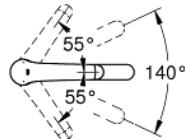

30 208 000 EUROECO SPECIAL SINGLE-LEVER BASIN MIXER 1/2"

PRODUCT DESCRIPTION

- Colour: chrome
- single hole installation
- high spout
- 302 mm
- smooth body
- GROHE LongLife finish
- GROHE SilkMove 35 mm ceramic cartridge
- GROHE EcoJoy - less water, perfect flow
- maximum flow rate (at 3 bar): 5 l/min
- adjustable flow rate limiter
- adjustable temperature limiter
- laminar flow straightener
- swivel tubular spout
- swivel area 140°
- metal lever
- lever length 170 mm
- rapid installation system
- flexible connection hoses
- min. recommended pressure 1.0 bar

30 208 000 EUROECO SPECIAL SINGLE-LEVER BASIN MIXER 1/2"

SPARE PARTS

- 1: Lever 170 mm (Spare part-nr. 46689000)
 - 2: Cap (Spare part-nr. 46492000)
 - 3: Temperature limiter (Spare part-nr. 46838000)
 - 4: Cartridge (Spare part-nr. 46374000)
 - 5: Laminar flow straightener (Spare part-nr. 48182000)
 - 6: Seal kit (Spare part-nr. 46760000)
 - 7: Shank mounting kit (Spare part-nr. 46671000)
 - 8: Mounting wrench (Spare part-nr. 19017000)*
- * Optional accessories