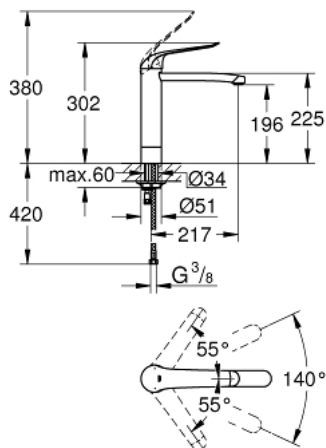

30 208 000 EUROECO SPECIAL SINGLE-LEVER BASIN MIXER 1/2"

PRODUCT DESCRIPTION

- Tyc: Chrome
- single hole installation
- high spout
- 302 mm
- smooth body
- GROHE LongLife finish
- GROHE SilkMove 35 mm ceramic cartridge
- GROHE EcoJoy - Less water, perfect flow
- maximum flow rate (at 3 bar): 5 l/min
- adjustable flow rate limiter
- adjustable temperature limiter
- laminar flow straightener
- swivel tubular spout
- swivel area 140°
- metal lever
- lever length 170 mm
- rapid installation system
- flexible connection hoses
- min. recommended pressure 1.0 bar

30 208 000 EUROECO SPECIAL SINGLE-LEVER BASIN MIXER 1/2"

SPARE PARTS

- 1: Lever 170 mm (Spare part-nr. 46689000)
 - 2: Cap (Spare part-nr. 46492000)
 - 3: Temperature limiter (Spare part-nr. 46838000)
 - 4: Cartridge (Spare part-nr. 46374000)
 - 5: Laminar flow straightener (Spare part-nr. 48182000)
 - 6: Seal kit (Spare part-nr. 46760000)
 - 7: Shank mounting kit (Spare part-nr. 46671000)
 - 8: Mounting wrench (Spare part-nr. 19017000)*
- * Optional accessories