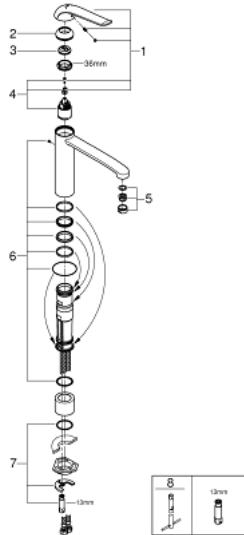

30 208 000 EUROECO SPECIAL SINGLE-LEVER BASIN MIXER 1/2"

PRODUCT DESCRIPTION

- Tyc: Chrome
- single hole installation
- high spout
- 302 mm
- smooth body
- GROHE LongLife finish
- GROHE SilkMove 35 mm ceramic cartridge
- GROHE EcoJoy - Less water, perfect flow
- maximum flow rate (at 3 bar): 5 l/min
- adjustable flow rate limiter
- adjustable temperature limiter
- laminar flow straightener
- swivel tubular spout
- swivel area 140°
- metal lever
- lever length 170 mm
- rapid installation system
- flexible connection hoses
- min. recommended pressure 1.0 bar

30 208 000 EUROECO SPECIAL SINGLE-LEVER BASIN MIXER 1/2"

SPARE PARTS

- 1: Lever 170 mm (Spare part-nr. 46689000)
 - 2: Cap (Spare part-nr. 46492000)
 - 3: Temperature limiter (Spare part-nr. 46838000)
 - 4: Cartridge (Spare part-nr. 46374000)
 - 5: Laminar flow straightener (Spare part-nr. 48182000)
 - 6: Seal kit (Spare part-nr. 46760000)
 - 7: Shank mounting kit (Spare part-nr. 46671000)
 - 8: Mounting wrench (Spare part-nr. 19017000)*
- * Optional accessories