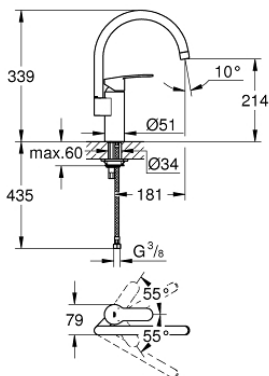

30 221 002 EUROSTYLE COSMOPOLITAN SINGLE-LEVER SINK MIXER 1/2"

PRODUCT DESCRIPTION

- Colour: chrome
- high spout
- single hole installation
- GROHE LongLife finish
- GROHE SilkMove 35 mm ceramic cartridge
- mousseur
- adjustable flow rate limiter
- swivel tubular spout
- adjustable swivel area 0° / 150° / 360°
- flexible connection hoses
- rapid installation system
- integrated temperature limiter
- maximum flow rate (at 3 bar): 13 l/min

30 221 002 EUROSTYLE COSMOPOLITAN SINGLE-LEVER SINK MIXER 1/2"

SPARE PARTS

- 1: Lever (Spare part-nr. 46726000)
 - 2: Cap (Spare part-nr. 46492000)
 - 3: Screw ring (Spare part-nr. 46815000)
 - 4: Cartridge (Spare part-nr. 46374000)
 - 5: Spout (Spare part-nr. 13372000)
 - 5.1: Sealing washer (Spare part-nr. 0128500M)
 - 5.2: Safety ring (Spare part-nr. 4826600M)
 - 5.3: Mousseur (Spare part-nr. 06574000)
 - 6: Shank mounting kit (Spare part-nr. 46249000)
 - 7: Support plate (Spare part-nr. 05334000)
 - 8: Mounting wrench (Spare part-nr. 19017000)*
 - 9: Socket spanner (Spare part-nr. 19332000)*
- * Optional accessories