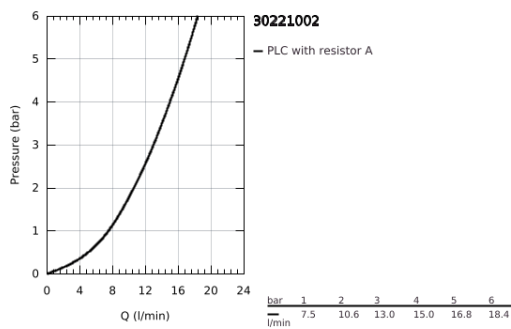

30 221 002 EUROSTYLE COSMOPOLITAN SINGLE-LEVER SINK MIXER 1/2"

PRODUCT DESCRIPTION

- Colour: chrome
- high spout
- single hole installation
- GROHE LongLife finish
- GROHE SilkMove 35 mm ceramic cartridge
- mousseur
- adjustable flow rate limiter
- swivel tubular spout
- adjustable swivel area 0° / 150° / 360°
- flexible connection hoses
- rapid installation system
- integrated temperature limiter
- maximum flow rate (at 3 bar): 13 l/min

30 221 002 EUROSTYLE COSMOPOLITAN SINGLE-LEVER SINK MIXER 1/2"

SPARE PARTS

- 1: Lever (Spare part-nr. 46726000)
 - 2: Cap (Spare part-nr. 46492000)
 - 3: Screw ring (Spare part-nr. 46815000)
 - 4: Cartridge (Spare part-nr. 46374000)
 - 5: Spout (Spare part-nr. 13372000)
 - 5.1: Sealing washer (Spare part-nr. 0128500M)
 - 5.2: Safety ring (Spare part-nr. 4826600M)
 - 5.3: Mousseur (Spare part-nr. 06574000)
 - 6: Shank mounting kit (Spare part-nr. 46249000)
 - 7: Support plate (Spare part-nr. 05334000)
 - 8: Mounting wrench (Spare part-nr. 19017000)*
 - 9: Socket spanner (Spare part-nr. 19332000)*
- * Optional accessories