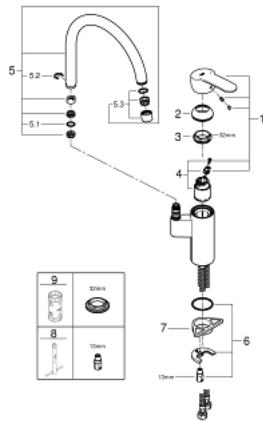

30 221 002 EUROSTYLE COSMOPOLITAN SINGLE-LEVER SINK MIXER 1/2"

PRODUCT DESCRIPTION

- Colour: chrome
- high spout
- single hole installation
- GROHE LongLife finish
- GROHE SilkMove 35 mm ceramic cartridge
- mousseur
- adjustable flow rate limiter
- swivel tubular spout
- adjustable swivel area 0° / 150° / 360°
- flexible connection hoses
- rapid installation system
- integrated temperature limiter
- maximum flow rate (at 3 bar): 13 l/min

30 221 002 EUROSTYLE COSMOPOLITAN SINGLE-LEVER SINK MIXER 1/2"

SPARE PARTS

- 1: Lever (Spare part-nr. 46726000)
 - 2: Cap (Spare part-nr. 46492000)
 - 3: Screw ring (Spare part-nr. 46815000)
 - 4: Cartridge (Spare part-nr. 46374000)
 - 5: Spout (Spare part-nr. 13372000)
 - 5.1: Sealing washer (Spare part-nr. 0128500M)
 - 5.2: Safety ring (Spare part-nr. 4826600M)
 - 5.3: Mousseur (Spare part-nr. 06574000)
 - 6: Shank mounting kit (Spare part-nr. 46249000)
 - 7: Support plate (Spare part-nr. 05334000)
 - 8: Mounting wrench (Spare part-nr. 19017000)*
 - 9: Socket spanner (Spare part-nr. 19332000)*
- * Optional accessories