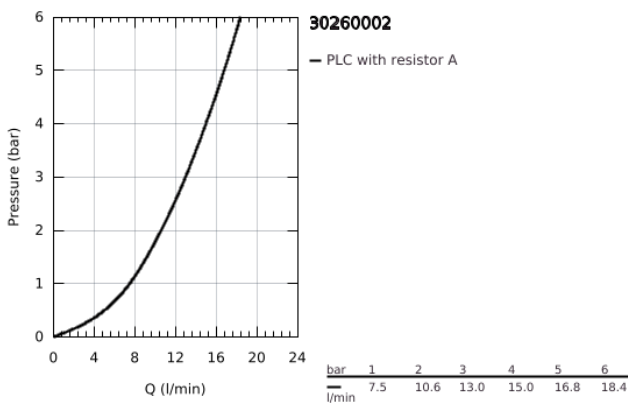

30 260 002 EUROSMART SINGLE-LEVER SINK MIXER 1/2"

PRODUCT DESCRIPTION

- Colour: chrome
- low spout
- single hole installation
- GROHE LongLife finish
- GROHE SilkMove 35 mm ceramic cartridge
- EcoMode - cold water flow in mid-lever position saves energy
- adjustable flow rate limiter
- swivel cast spout
- swivel area 140°
- Protected Water Ways no contact of water with lead or nickel inside the tap
- Easy Release Aerator for tool free replacement
- flexible connection hoses
- rapid installation system
- min. recommended pressure 1.0 bar

30 260 002 EUROSMART SINGLE-LEVER SINK MIXER 1/2"

SPARE PARTS

- 1: Lever (Spare part-nr. 46902000)
 - 2: Cap (Spare part-nr. 46492000)
 - 3: Screw ring (Spare part-nr. 46815000)
 - 4: Cartridge (Spare part-nr. 46863000)
 - 5: Flow straightener (Spare part-nr. 48264000)
 - 6: Shank mounting kit (Spare part-nr. 46249000)
 - 7: Support plate (Spare part-nr. 05334000)
 - 8: Mounting wrench (Spare part-nr. 19017000)*
 - 9: Socket spanner (Spare part-nr. 19332000)*
- * Optional accessories