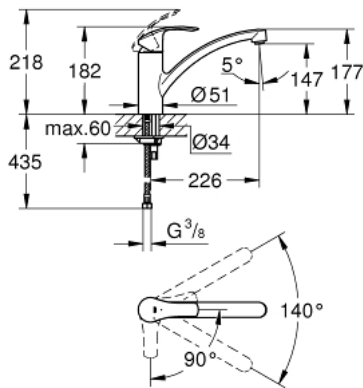

30 260 002 **EUROSMART SINGLE-LEVER SINK MIXER 1/2"**

**PRODUCT DESCRIPTION**

- Colour: chrome
- low spout
- single hole installation
- GROHE LongLife finish
- GROHE SilkMove 35 mm ceramic cartridge
- OpenCold - cold water flow in mid-lever position
- adjustable flow rate limiter
- swivel cast spout
- swivel area 140°
- Protected Water Ways no contact of water with lead or nickel inside the tap
- Easy Release Aerator for tool free replacement
- flexible connection hoses
- rapid installation system
- min. recommended pressure 1.0 bar

## 30 260 002 EUROSMART SINGLE-LEVER SINK MIXER 1/2"

### SPARE PARTS

- 1: Lever (Spare part-nr. 46902000)
  - 2: Cap (Spare part-nr. 46492000)
  - 3: Screw ring (Spare part-nr. 46815000)
  - 4: Cartridge (Spare part-nr. 46863000)
  - 5: Flow straightener (Spare part-nr. 48264000)
  - 6: Shank mounting kit (Spare part-nr. 46249000)
  - 7: Support plate (Spare part-nr. 05334000)
  - 8: Mounting wrench (Spare part-nr. 19017000)\*
  - 9: Socket spanner (Spare part-nr. 19332000)\*
- \* Optional accessories