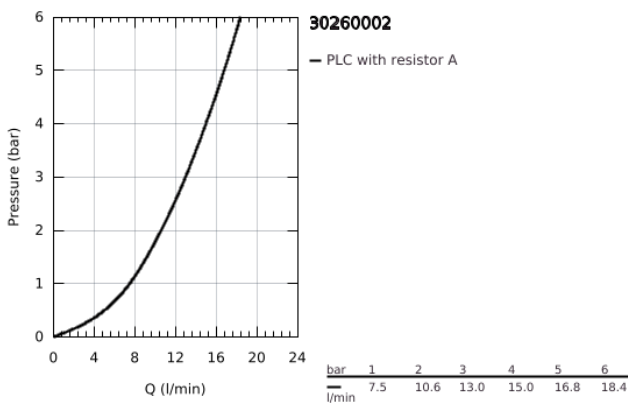

30 260 002 **EUROSMART SINGLE-LEVER SINK MIXER 1/2"**

**PRODUCT DESCRIPTION**

- Colour: chrome
- low spout
- single hole installation
- GROHE LongLife finish
- GROHE SilkMove 35 mm ceramic cartridge
- OpenCold - cold water flow in mid-lever position
- adjustable flow rate limiter
- swivel cast spout
- swivel area 140°
- Protected Water Ways no contact of water with lead or nickel inside the tap
- Easy Release Aerator for tool free replacement
- flexible connection hoses
- rapid installation system
- min. recommended pressure 1.0 bar

## 30 260 002 EUROSMART SINGLE-LEVER SINK MIXER 1/2"