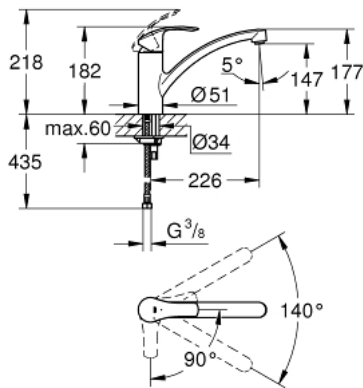

30 260 002 EUROSMART SINGLE-LEVER SINK MIXER 1/2"

PRODUCT DESCRIPTION

- Colour: chrome
- low spout
- single hole installation
- GROHE LongLife finish
- GROHE SilkMove 35 mm ceramic cartridge
- EcoMode - cold water flow in mid-lever position saves energy
- adjustable flow rate limiter
- swivel cast spout
- swivel area 140°
- Protected Water Ways no contact of water with lead or nickel inside the tap
- Easy Release Aerator for tool free replacement
- flexible connection hoses
- rapid installation system
- min. recommended pressure 1.0 bar

30 260 002 EUROSMART SINGLE-LEVER SINK MIXER 1/2"

SPARE PARTS

- 1: Lever (Spare part-nr. 46902000)
 - 2: Cap (Spare part-nr. 46492000)
 - 3: Screw ring (Spare part-nr. 46815000)
 - 4: Cartridge (Spare part-nr. 46863000)
 - 5: Flow straightener (Spare part-nr. 48264000)
 - 6: Shank mounting kit (Spare part-nr. 46249000)
 - 7: Support plate (Spare part-nr. 05334000)
 - 8: Mounting wrench (Spare part-nr. 19017000)*
 - 9: Socket spanner (Spare part-nr. 19332000)*
- * Optional accessories