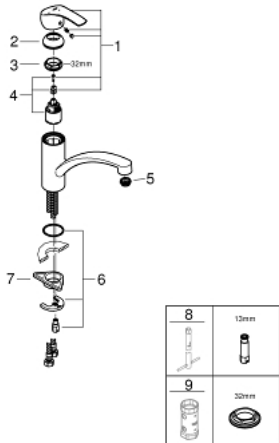

30 260 002 EUROSMART SINGLE-LEVER SINK MIXER 1/2"

PRODUCT DESCRIPTION

- Colour: chrome
- low spout
- single hole installation
- GROHE LongLife finish
- GROHE SilkMove 35 mm ceramic cartridge
- EcoMode - cold water flow in mid-lever position saves energy
- adjustable flow rate limiter
- swivel cast spout
- swivel area 140°
- Protected Water Ways no contact of water with lead or nickel inside the tap
- Easy Release Aerator for tool free replacement
- flexible connection hoses
- rapid installation system
- min. recommended pressure 1.0 bar

30 260 002 EUROSMART SINGLE-LEVER SINK MIXER 1/2"

SPARE PARTS

- 1: Lever (Spare part-nr. 46902000)
 - 2: Cap (Spare part-nr. 46492000)
 - 3: Screw ring (Spare part-nr. 46815000)
 - 4: Cartridge (Spare part-nr. 46863000)
 - 5: Flow straightener (Spare part-nr. 48264000)
 - 6: Shank mounting kit (Spare part-nr. 46249000)
 - 7: Support plate (Spare part-nr. 05334000)
 - 8: Mounting wrench (Spare part-nr. 19017000)*
 - 9: Socket spanner (Spare part-nr. 19332000)*
- * Optional accessories