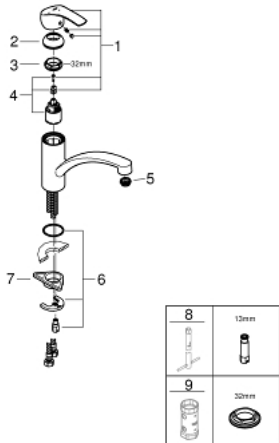

30 260 002 **EUROSMART SINGLE-LEVER SINK MIXER 1/2"**

**PRODUCT DESCRIPTION**

- Colour: chrome
- low spout
- single hole installation
- GROHE LongLife finish
- GROHE SilkMove 35 mm ceramic cartridge
- OpenCold - cold water flow in mid-lever position
- adjustable flow rate limiter
- swivel cast spout
- swivel area 140°
- Protected Water Ways no contact of water with lead or nickel inside the tap
- Easy Release Aerator for tool free replacement
- flexible connection hoses
- rapid installation system
- min. recommended pressure 1.0 bar

## 30 260 002 EUROSMART SINGLE-LEVER SINK MIXER 1/2"

### SPARE PARTS

- 1: Lever (Spare part-nr. 46902000)
  - 2: Cap (Spare part-nr. 46492000)
  - 3: Screw ring (Spare part-nr. 46815000)
  - 4: Cartridge (Spare part-nr. 46863000)
  - 5: Flow straightener (Spare part-nr. 48264000)
  - 6: Shank mounting kit (Spare part-nr. 46249000)
  - 7: Support plate (Spare part-nr. 05334000)
  - 8: Mounting wrench (Spare part-nr. 19017000)\*
  - 9: Socket spanner (Spare part-nr. 19332000)\*
- \* Optional accessories