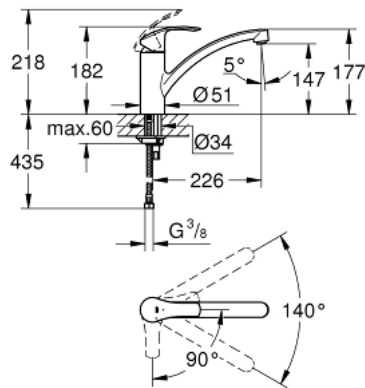

30 260 002 EUROSMART SINGLE-LEVER SINK MIXER 1/2"

PRODUCT DESCRIPTION

- Tyc: Chrome
- low spout
- single hole installation
- GROHE LongLife finish
- GROHE SilkMove 35 mm ceramic cartridge
- EcoMode - cold water flow in mid-lever position saves energy
- adjustable flow rate limiter
- swivel cast spout
- swivel area 140°
- Protected Water Ways no contact of water with lead or nickel inside the tap
- Easy Release Aerator for tool free replacement
- flexible connection hoses
- rapid installation system
- min. recommended pressure 1.0 bar

30 260 002 EUROSMART SINGLE-LEVER SINK MIXER 1/2"

SPARE PARTS

- 1: Lever (Spare part-nr. 46902000)
 - 2: Cap (Spare part-nr. 46492000)
 - 3: Screw ring (Spare part-nr. 46815000)
 - 4: Cartridge (Spare part-nr. 46863000)
 - 5: Flow straightener (Spare part-nr. 48264000)
 - 6: Shank mounting kit (Spare part-nr. 46249000)
 - 7: Support plate (Spare part-nr. 05334000)
 - 8: Mounting wrench (Spare part-nr. 19017000)*
 - 9: Socket spanner (Spare part-nr. 19332000)*
- * Optional accessories