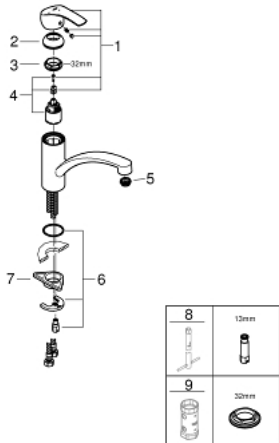

30 260 002 EUROSMART SINGLE-LEVER SINK MIXER 1/2"

PRODUCT DESCRIPTION

- Tyc: Chrome
- low spout
- single hole installation
- GROHE LongLife finish
- GROHE SilkMove 35 mm ceramic cartridge
- EcoMode - cold water flow in mid-lever position saves energy
- adjustable flow rate limiter
- swivel cast spout
- swivel area 140°
- Protected Water Ways no contact of water with lead or nickel inside the tap
- Easy Release Aerator for tool free replacement
- flexible connection hoses
- rapid installation system
- min. recommended pressure 1.0 bar

30 260 002 EUROSMART SINGLE-LEVER SINK MIXER 1/2"

SPARE PARTS

- 1: Lever (Spare part-nr. 46902000)
 - 2: Cap (Spare part-nr. 46492000)
 - 3: Screw ring (Spare part-nr. 46815000)
 - 4: Cartridge (Spare part-nr. 46863000)
 - 5: Flow straightener (Spare part-nr. 48264000)
 - 6: Shank mounting kit (Spare part-nr. 46249000)
 - 7: Support plate (Spare part-nr. 05334000)
 - 8: Mounting wrench (Spare part-nr. 19017000)*
 - 9: Socket spanner (Spare part-nr. 19332000)*
- * Optional accessories