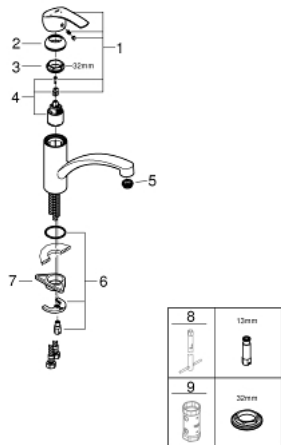

30 260 002 EUROSMART SINGLE-LEVER SINK MIXER 1/2"

PRODUCT DESCRIPTION

- Tyc: Chrome
- low spout
- single hole installation
- GROHE LongLife finish
- GROHE SilkMove 35 mm ceramic cartridge
- OpenCold - cold water flow in mid-lever position
- adjustable flow rate limiter
- swivel cast spout
- swivel area 140°
- Protected Water Ways no contact of water with lead or nickel inside the tap
- Easy Release Aerator for tool free replacement
- flexible connection hoses
- rapid installation system
- min. recommended pressure 1.0 bar

30 260 002 EUROSMART SINGLE-LEVER SINK MIXER 1/2"

SPARE PARTS

- 1: Lever (Spare part-nr. 46902000)
 - 2: Cap (Spare part-nr. 46492000)
 - 3: Screw ring (Spare part-nr. 46815000)
 - 4: Cartridge (Spare part-nr. 46863000)
 - 5: Flow straightener (Spare part-nr. 48264000)
 - 6: Shank mounting kit (Spare part-nr. 46249000)
 - 7: Support plate (Spare part-nr. 05334000)
 - 8: Mounting wrench (Spare part-nr. 19017000)*
 - 9: Socket spanner (Spare part-nr. 19332000)*
- * Optional accessories