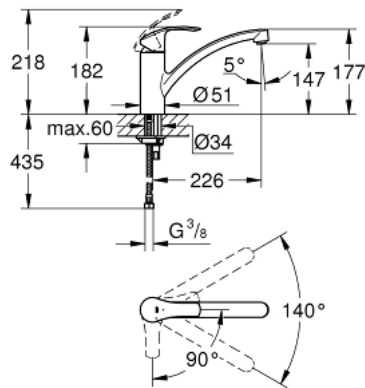

30 260 002 EUROSMART SINGLE-LEVER SINK MIXER 1/2"

PRODUCT DESCRIPTION

- Tyc: Chrome
- low spout
- single hole installation
- GROHE LongLife finish
- GROHE SilkMove 35 mm ceramic cartridge
- OpenCold - cold water flow in mid-lever position
- adjustable flow rate limiter
- swivel cast spout
- swivel area 140°
- Protected Water Ways no contact of water with lead or nickel inside the tap
- Easy Release Aerator for tool free replacement
- flexible connection hoses
- rapid installation system
- min. recommended pressure 1.0 bar

30 260 002 EUROSMART SINGLE-LEVER SINK MIXER 1/2"

SPARE PARTS

- 1: Lever (Spare part-nr. 46902000)
 - 2: Cap (Spare part-nr. 46492000)
 - 3: Screw ring (Spare part-nr. 46815000)
 - 4: Cartridge (Spare part-nr. 46863000)
 - 5: Flow straightener (Spare part-nr. 48264000)
 - 6: Shank mounting kit (Spare part-nr. 46249000)
 - 7: Support plate (Spare part-nr. 05334000)
 - 8: Mounting wrench (Spare part-nr. 19017000)*
 - 9: Socket spanner (Spare part-nr. 19332000)*
- * Optional accessories