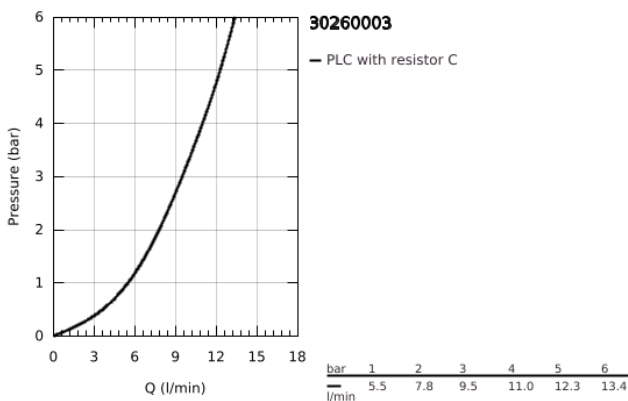

30 260 003 EUROSMART SINGLE-LEVER SINK MIXER 1/2"

PRODUCT DESCRIPTION

- Colour: chrome
- low spout
- single hole installation
- GROHE LongLife finish
- GROHE SilkMove 35 mm ceramic cartridge
- OpenCold - cold water flow in mid-lever position
- adjustable flow rate limiter
- swivel cast spout
- swivel area 90°
- Protected Water Ways no contact of water with lead or nickel inside the tap
- Easy Release Aerator for tool free replacement
- flexible connection hoses 3/8"
- metal fixation set
- maximum flow rate (at 3 bar): 9.5 l/min
- min. recommended pressure 1.0 bar
- professional exclusive

30 260 003 EUROSMART SINGLE-LEVER SINK MIXER 1/2"

SPARE PARTS

- 1: Lever (Spare part-nr. 48540000)
 - 2: Cap (Spare part-nr. 46492000)
 - 3: Screw ring (Spare part-nr. 46815000)
 - 4: Cartridge (Spare part-nr. 46863000)
 - 5: Flow straightener (Spare part-nr. 48356000)
 - 6: Shank fastening assembly (Spare part-nr. 48384000)
 - 7: Support plate (Spare part-nr. 05334000)
 - 8: Socket spanner (Spare part-nr. 19332000)*
- * Optional accessories