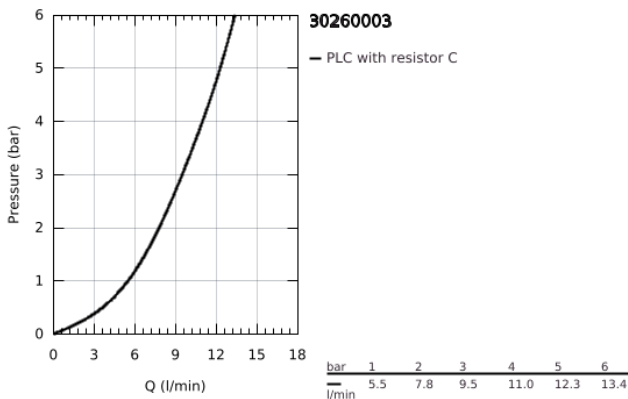

30 260 003 EUROSMART SINGLE-LEVER SINK MIXER 1/2"

PRODUCT DESCRIPTION

- Colour: chrome
- low spout
- single hole installation
- GROHE LongLife finish
- GROHE SilkMove 35 mm ceramic cartridge
- EcoMode - cold water flow in mid-lever position saves energy
- adjustable flow rate limiter
- swivel cast spout
- swivel area 90°
- Protected Water Ways no contact of water with lead or nickel inside the tap
- Easy Release Aerator for tool free replacement
- flexible connection hoses 3/8"
- metal fixation set
- maximum flow rate (at 3 bar): 9.5 l/min
- min. recommended pressure 1.0 bar
- professional exclusive

30 260 003 EUROSMART SINGLE-LEVER SINK MIXER 1/2"

SPARE PARTS

- 1: Lever (Spare part-nr. 48540000)
 - 2: Cap (Spare part-nr. 46492000)
 - 3: Screw ring (Spare part-nr. 46815000)
 - 4: Cartridge (Spare part-nr. 46863000)
 - 5: Flow straightener (Spare part-nr. 48356000)
 - 6: Shank fastening assembly (Spare part-nr. 48384000)
 - 7: Support plate (Spare part-nr. 05334000)
 - 8: Socket spanner (Spare part-nr. 19332000)*
- * Optional accessories