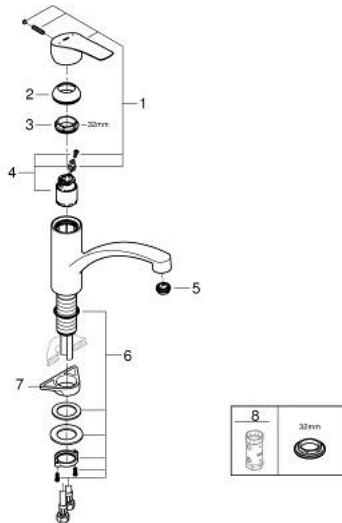

30 260 003 EUROSMART SINGLE-LEVER SINK MIXER 1/2"

PRODUCT DESCRIPTION

- Colour: chrome
- low spout
- single hole installation
- GROHE LongLife finish
- GROHE SilkMove 35 mm ceramic cartridge
- EcoMode - cold water flow in mid-lever position saves energy
- adjustable flow rate limiter
- swivel cast spout
- swivel area 90°
- Protected Water Ways no contact of water with lead or nickel inside the tap
- Easy Release Aerator for tool free replacement
- flexible connection hoses 3/8"
- metal fixation set
- maximum flow rate (at 3 bar): 9.5 l/min
- min. recommended pressure 1.0 bar
- professional exclusive

30 260 003 EUROSMART SINGLE-LEVER SINK MIXER 1/2"

SPARE PARTS

- 1: Lever (Spare part-nr. 48540000)
 - 2: Cap (Spare part-nr. 46492000)
 - 3: Screw ring (Spare part-nr. 46815000)
 - 4: Cartridge (Spare part-nr. 46863000)
 - 5: Flow straightener (Spare part-nr. 48356000)
 - 6: Shank fastening assembly (Spare part-nr. 48384000)
 - 7: Support plate (Spare part-nr. 05334000)
 - 8: Socket spanner (Spare part-nr. 19332000)*
- * Optional accessories