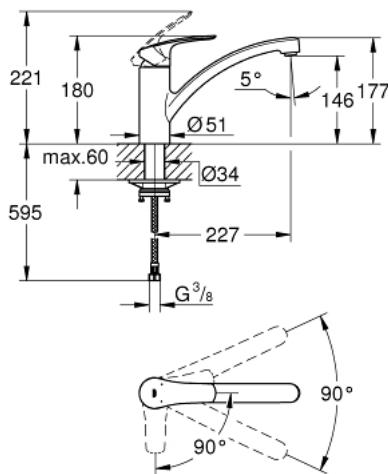

30 260 003 EUROSMART SINGLE-LEVER SINK MIXER 1/2"

PRODUCT DESCRIPTION

- Colour: chrome
- low spout
- single hole installation
- GROHE LongLife finish
- GROHE SilkMove 35 mm ceramic cartridge
- OpenCold - cold water flow in mid-lever position
- adjustable flow rate limiter
- swivel cast spout
- swivel area 90°
- Protected Water Ways no contact of water with lead or nickel inside the tap
- Easy Release Aerator for tool free replacement
- flexible connection hoses 3/8"
- metal fixation set
- maximum flow rate (at 3 bar): 9.5 l/min
- min. recommended pressure 1.0 bar
- professional exclusive

30 260 003 EUROSMART SINGLE-LEVER SINK MIXER 1/2"

SPARE PARTS

- 1: Lever (Spare part-nr. 48540000)
 - 2: Cap (Spare part-nr. 46492000)
 - 3: Screw ring (Spare part-nr. 46815000)
 - 4: Cartridge (Spare part-nr. 46863000)
 - 5: Flow straightener (Spare part-nr. 48356000)
 - 6: Shank fastening assembly (Spare part-nr. 48384000)
 - 7: Support plate (Spare part-nr. 05334000)
 - 8: Socket spanner (Spare part-nr. 19332000)*
- * Optional accessories