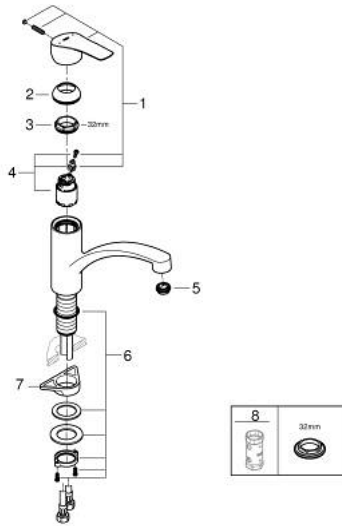

30 260 003 EUROSMART SINGLE-LEVER SINK MIXER 1/2"

PRODUCT DESCRIPTION

- Colour: chrome
- low spout
- single hole installation
- GROHE LongLife finish
- GROHE SilkMove 35 mm ceramic cartridge
- OpenCold - cold water flow in mid-lever position
- adjustable flow rate limiter
- swivel cast spout
- swivel area 90°
- Protected Water Ways no contact of water with lead or nickel inside the tap
- Easy Release Aerator for tool free replacement
- flexible connection hoses 3/8"
- metal fixation set
- maximum flow rate (at 3 bar): 9.5 l/min
- min. recommended pressure 1.0 bar
- professional exclusive

30 260 003 EUROSMART SINGLE-LEVER SINK MIXER 1/2"

SPARE PARTS

- 1: Lever (Spare part-nr. 48540000)
 - 2: Cap (Spare part-nr. 46492000)
 - 3: Screw ring (Spare part-nr. 46815000)
 - 4: Cartridge (Spare part-nr. 46863000)
 - 5: Flow straightener (Spare part-nr. 48356000)
 - 6: Shank fastening assembly (Spare part-nr. 48384000)
 - 7: Support plate (Spare part-nr. 05334000)
 - 8: Socket spanner (Spare part-nr. 19332000)*
- * Optional accessories