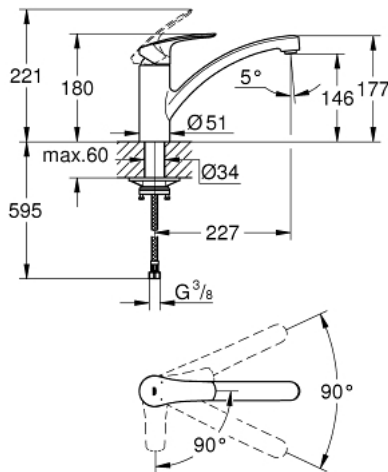

30 260 003 EUROSMART SINGLE-LEVER SINK MIXER 1/2"

PRODUCT DESCRIPTION

- Colour: chrome
- low spout
- single hole installation
- GROHE LongLife finish
- GROHE SilkMove 35 mm ceramic cartridge
- EcoMode - cold water flow in mid-lever position saves energy
- adjustable flow rate limiter
- swivel cast spout
- swivel area 90°
- Protected Water Ways no contact of water with lead or nickel inside the tap
- Easy Release Aerator for tool free replacement
- flexible connection hoses 3/8"
- metal fixation set
- maximum flow rate (at 3 bar): 9.5 l/min
- min. recommended pressure 1.0 bar
- professional exclusive

30 260 003 EUROSMART SINGLE-LEVER SINK MIXER 1/2"

SPARE PARTS

- 1: Lever (Spare part-nr. 48540000)
 - 2: Cap (Spare part-nr. 46492000)
 - 3: Screw ring (Spare part-nr. 46815000)
 - 4: Cartridge (Spare part-nr. 46863000)
 - 5: Flow straightener (Spare part-nr. 48356000)
 - 6: Shank fastening assembly (Spare part-nr. 48384000)
 - 7: Support plate (Spare part-nr. 05334000)
 - 8: Socket spanner (Spare part-nr. 19332000)*
- * Optional accessories