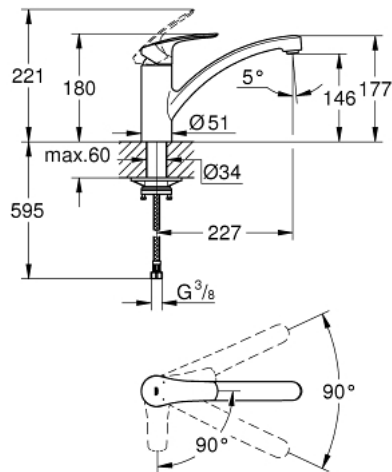

## 30 260 003 EUROSMART SINGLE-LEVER SINK MIXER 1/2"

### PRODUCT DESCRIPTION

- Tyc: Chrome
- low spout
- single hole installation
- GROHE LongLife finish
- GROHE SilkMove 35 mm ceramic cartridge
- OpenCold - cold water flow in mid-lever position
- adjustable flow rate limiter
- swivel cast spout
- swivel area 90°
- Protected Water Ways no contact of water with lead or nickel inside the tap
- Easy Release Aerator for tool free replacement
- flexible connection hoses 3/8"
- metal fixation set
- maximum flow rate (at 3 bar): 9.5 l/min
- min. recommended pressure 1.0 bar
- professional exclusive

### 30 260 003 EUROSMART SINGLE-LEVER SINK MIXER 1/2"

#### SPARE PARTS

- 1: Lever (Spare part-nr. 48540000)
  - 2: Cap (Spare part-nr. 46492000)
  - 3: Screw ring (Spare part-nr. 46815000)
  - 4: Cartridge (Spare part-nr. 46863000)
  - 5: Flow straightener (Spare part-nr. 48356000)
  - 6: Shank fastening assembly (Spare part-nr. 48384000)
  - 7: Support plate (Spare part-nr. 05334000)
  - 8: Socket spanner (Spare part-nr. 19332000)\*
- \* Optional accessories