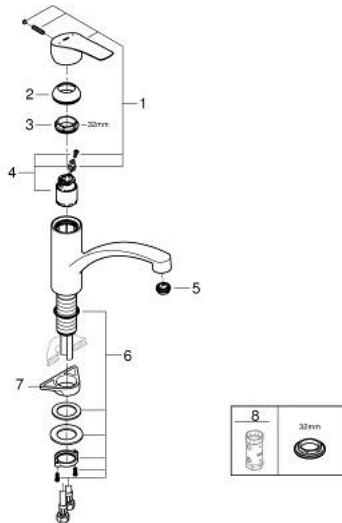

## 30 260 003 EUROSMART SINGLE-LEVER SINK MIXER 1/2"

### PRODUCT DESCRIPTION

- Tyc: Chrome
- low spout
- single hole installation
- GROHE LongLife finish
- GROHE SilkMove 35 mm ceramic cartridge
- OpenCold - cold water flow in mid-lever position
- adjustable flow rate limiter
- swivel cast spout
- swivel area 90°
- Protected Water Ways no contact of water with lead or nickel inside the tap
- Easy Release Aerator for tool free replacement
- flexible connection hoses 3/8"
- metal fixation set
- maximum flow rate (at 3 bar): 9.5 l/min
- min. recommended pressure 1.0 bar
- professional exclusive

### 30 260 003 EUROSMART SINGLE-LEVER SINK MIXER 1/2"

#### SPARE PARTS

- 1: Lever (Spare part-nr. 48540000)
  - 2: Cap (Spare part-nr. 46492000)
  - 3: Screw ring (Spare part-nr. 46815000)
  - 4: Cartridge (Spare part-nr. 46863000)
  - 5: Flow straightener (Spare part-nr. 48356000)
  - 6: Shank fastening assembly (Spare part-nr. 48384000)
  - 7: Support plate (Spare part-nr. 05334000)
  - 8: Socket spanner (Spare part-nr. 19332000)\*
- \* Optional accessories