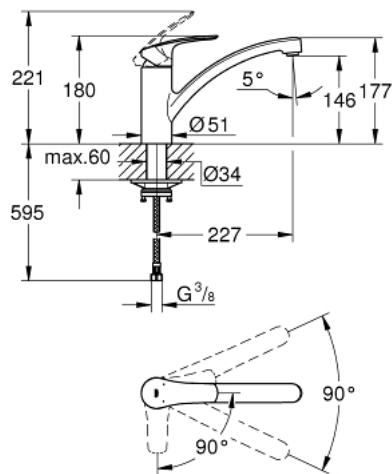

30 260 003 EUROSMART SINGLE-LEVER SINK MIXER 1/2"

PRODUCT DESCRIPTION

- Tyc: Chrome
- low spout
- single hole installation
- GROHE LongLife finish
- GROHE SilkMove 35 mm ceramic cartridge
- EcoMode - cold water flow in mid-lever position saves energy
- adjustable flow rate limiter
- swivel cast spout
- swivel area 90°
- Protected Water Ways no contact of water with lead or nickel inside the tap
- Easy Release Aerator for tool free replacement
- flexible connection hoses 3/8"
- metal fixation set
- maximum flow rate (at 3 bar): 9.5 l/min
- min. recommended pressure 1.0 bar
- professional exclusive

30 260 003 EUROSMART SINGLE-LEVER SINK MIXER 1/2"

SPARE PARTS

- 1: Lever (Spare part-nr. 48540000)
 - 2: Cap (Spare part-nr. 46492000)
 - 3: Screw ring (Spare part-nr. 46815000)
 - 4: Cartridge (Spare part-nr. 46863000)
 - 5: Flow straightener (Spare part-nr. 48356000)
 - 6: Shank fastening assembly (Spare part-nr. 48384000)
 - 7: Support plate (Spare part-nr. 05334000)
 - 8: Socket spanner (Spare part-nr. 19332000)*
- * Optional accessories