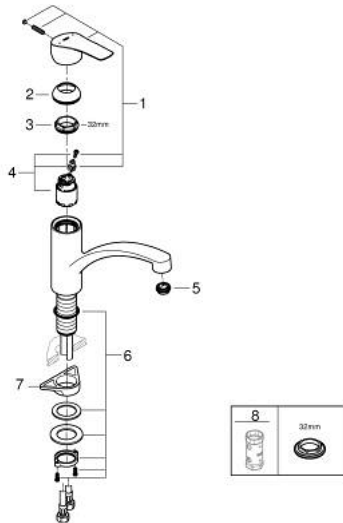

30 260 003 EUROSMART SINGLE-LEVER SINK MIXER 1/2"

PRODUCT DESCRIPTION

- Tyc: Chrome
- low spout
- single hole installation
- GROHE LongLife finish
- GROHE SilkMove 35 mm ceramic cartridge
- EcoMode - cold water flow in mid-lever position saves energy
- adjustable flow rate limiter
- swivel cast spout
- swivel area 90°
- Protected Water Ways no contact of water with lead or nickel inside the tap
- Easy Release Aerator for tool free replacement
- flexible connection hoses 3/8"
- metal fixation set
- maximum flow rate (at 3 bar): 9.5 l/min
- min. recommended pressure 1.0 bar
- professional exclusive

30 260 003 EUROSMART SINGLE-LEVER SINK MIXER 1/2"

SPARE PARTS

- 1: Lever (Spare part-nr. 48540000)
 - 2: Cap (Spare part-nr. 46492000)
 - 3: Screw ring (Spare part-nr. 46815000)
 - 4: Cartridge (Spare part-nr. 46863000)
 - 5: Flow straightener (Spare part-nr. 48356000)
 - 6: Shank fastening assembly (Spare part-nr. 48384000)
 - 7: Support plate (Spare part-nr. 05334000)
 - 8: Socket spanner (Spare part-nr. 19332000)*
- * Optional accessories