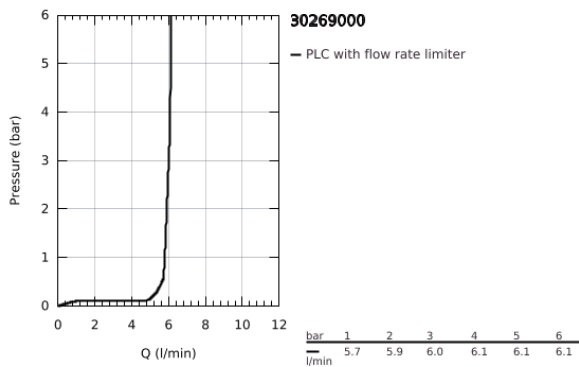

30 269 000 **ESSENCE SINGLE-LEVER SINK MIXER 1/2"**

PRODUCT DESCRIPTION

- Colour: chrome
- high spout
- single hole installation
- GROHE LongLife finish
- GROHE SilkMove 28 mm ceramic cartridge
- GROHE AquaGuide adjustable mousseur
- swivel tubular spout
- adjustable swivel area 0° / 150° / 360°
- flexible connection hoses
- metal fixation set
- integrated temperature limiter
- min. recommended pressure 1.0 bar

30 269 000 ESSENCE SINGLE-LEVER SINK MIXER 1/2"

SPARE PARTS

- 1: Lever (Spare part-nr. 46927000)
 - 2: Cartridge (Spare part-nr. 46580000)
 - 3: screw ring (Spare part-nr. 48591000)
 - 4: L-spout (Spare part-nr. 13376000)
 - 4.1: Mousseur (Spare part-nr. 48270000)
 - 4.2: Sealing washer (Spare part-nr. 0128500M)
 - 4.3: Safety ring (Spare part-nr. 4826600M)
 - 5: Escutcheon (Spare part-nr. 48603000)
 - 6: Shank mounting kit (Spare part-nr. 46671000)
 - 7: Support plate (Spare part-nr. 05334000)
 - 8: Mounting wrench (Spare part-nr. 19017000)*
- * Optional accessories