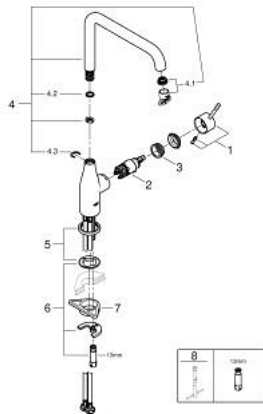

30 269 000 **ESSENCE SINGLE-LEVER SINK MIXER 1/2"**

PRODUCT DESCRIPTION

- Colour: chrome
- high spout
- single hole installation
- GROHE LongLife finish
- GROHE SilkMove 28 mm ceramic cartridge
- GROHE AquaGuide adjustable mousseur
- swivel tubular spout
- adjustable swivel area 0° / 150° / 360°
- flexible connection hoses
- metal fixation set
- integrated temperature limiter
- min. recommended pressure 1.0 bar

30 269 000 ESSENCE SINGLE-LEVER SINK MIXER 1/2"

SPARE PARTS

- 1: Lever (Spare part-nr. 46927000)
 - 2: Cartridge (Spare part-nr. 46580000)
 - 3: screw ring (Spare part-nr. 48591000)
 - 4: L-spout (Spare part-nr. 13376000)
 - 4.1: Mousseur (Spare part-nr. 48270000)
 - 4.2: Sealing washer (Spare part-nr. 0128500M)
 - 4.3: Safety ring (Spare part-nr. 4826600M)
 - 5: Escutcheon (Spare part-nr. 48603000)
 - 6: Shank mounting kit (Spare part-nr. 46671000)
 - 7: Support plate (Spare part-nr. 05334000)
 - 8: Mounting wrench (Spare part-nr. 19017000)*
- * Optional accessories