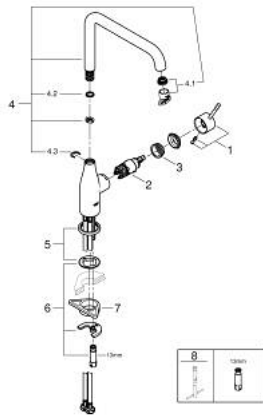

30 269 000 **ESSENCE SINGLE-LEVER SINK MIXER 1/2"**

PRODUCT DESCRIPTION

- Colour: chrome
- high spout
- single hole installation
- GROHE LongLife finish
- GROHE SilkMove 28 mm ceramic cartridge
- GROHE AquaGuide adjustable mousseur
- swivel tubular spout
- adjustable swivel area 0° / 150° / 360°
- flexible connection hoses
- metal fixation set
- integrated temperature limiter
- min. recommended pressure 1.0 bar

30 269 000 ESSENCE SINGLE-LEVER SINK MIXER 1/2"

SPARE PARTS

- 1: Lever (Spare part-nr. 46927000)
 - 2: Cartridge (Spare part-nr. 46580000)
 - 3: screw ring (Spare part-nr. 48591000)
 - 4: L-spout (Spare part-nr. 13376000)
 - 4.1: Mousseur (Spare part-nr. 48270000)
 - 4.2: Sealing washer (Spare part-nr. 0128500M)
 - 4.3: Safety ring (Spare part-nr. 4826600M)
 - 5: Escutcheon (Spare part-nr. 48603000)
 - 6: Shank mounting kit (Spare part-nr. 46671000)
 - 7: Support plate (Spare part-nr. 05334000)
 - 8: Mounting wrench (Spare part-nr. 19017000)*
- * Optional accessories