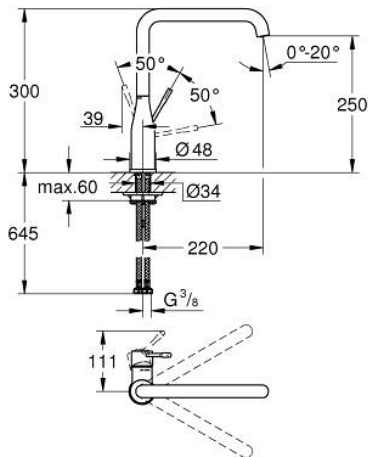

30 269 000 **ESSENCE SINGLE-LEVER SINK MIXER 1/2"**

PRODUCT DESCRIPTION

- Colour: chrome
- high spout
- single hole installation
- GROHE LongLife finish
- GROHE SilkMove 28 mm ceramic cartridge
- GROHE AquaGuide adjustable mousseur
- swivel tubular spout
- adjustable swivel area 0° / 150° / 360°
- flexible connection hoses
- metal fixation set
- integrated temperature limiter
- min. recommended pressure 1.0 bar

30 269 000 ESSENCE SINGLE-LEVER SINK MIXER 1/2"

SPARE PARTS

- 1: Lever (Spare part-nr. 46927000)
 - 2: Cartridge (Spare part-nr. 46580000)
 - 3: screw ring (Spare part-nr. 48591000)
 - 4: L-spout (Spare part-nr. 13376000)
 - 4.1: Mousseur (Spare part-nr. 48270000)
 - 4.2: Sealing washer (Spare part-nr. 0128500M)
 - 4.3: Safety ring (Spare part-nr. 4826600M)
 - 5: Escutcheon (Spare part-nr. 48603000)
 - 6: Shank mounting kit (Spare part-nr. 46671000)
 - 7: Support plate (Spare part-nr. 05334000)
 - 8: Mounting wrench (Spare part-nr. 19017000)*
- * Optional accessories