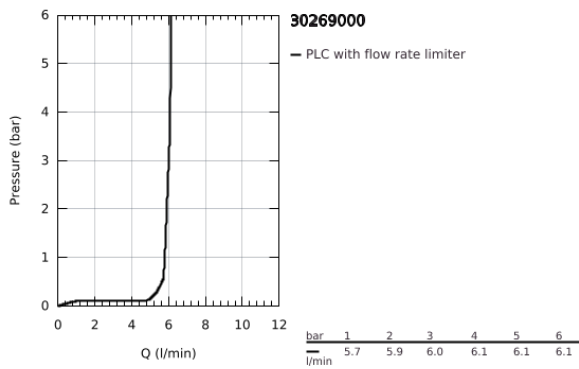

30 269 000 **ESSENCE SINGLE-LEVER SINK MIXER 1/2"**

PRODUCT DESCRIPTION

- Colour: chrome
- high spout
- single hole installation
- GROHE LongLife finish
- GROHE SilkMove 28 mm ceramic cartridge
- GROHE AquaGuide adjustable mousseur
- swivel tubular spout
- adjustable swivel area 0° / 150° / 360°
- flexible connection hoses
- metal fixation set
- integrated temperature limiter
- min. recommended pressure 1.0 bar

30 269 000 ESSENCE SINGLE-LEVER SINK MIXER 1/2"

SPARE PARTS

- 1: Lever (Spare part-nr. 46927000)
 - 2: Cartridge (Spare part-nr. 46580000)
 - 3: screw ring (Spare part-nr. 48591000)
 - 4: L-spout (Spare part-nr. 13376000)
 - 4.1: Mousseur (Spare part-nr. 48270000)
 - 4.2: Sealing washer (Spare part-nr. 0128500M)
 - 4.3: Safety ring (Spare part-nr. 4826600M)
 - 5: Escutcheon (Spare part-nr. 48603000)
 - 6: Shank mounting kit (Spare part-nr. 46671000)
 - 7: Support plate (Spare part-nr. 05334000)
 - 8: Mounting wrench (Spare part-nr. 19017000)*
- * Optional accessories