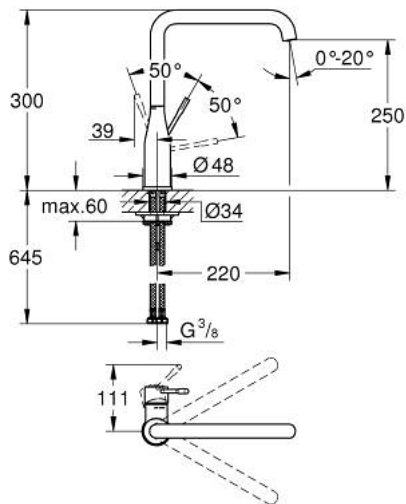

30 269 000 **ESSENCE SINGLE-LEVER SINK MIXER 1/2"**

**PRODUCT DESCRIPTION**

- Tyc: Chrome
- high spout
- single hole installation
- GROHE LongLife finish
- GROHE SilkMove 28 mm ceramic cartridge
- GROHE AquaGuide adjustable mousseur
- swivel tubular spout
- adjustable swivel area 0° / 150° / 360°
- flexible connection hoses
- metal fixation set
- integrated temperature limiter
- min. recommended pressure 1.0 bar

30 269 000 **ESSENCE SINGLE-LEVER SINK MIXER 1/2"**

**SPARE PARTS**

- 1: Lever (Spare part-nr. 46927000)
  - 2: Cartridge (Spare part-nr. 46580000)
  - 3: screw ring (Spare part-nr. 48591000)
  - 4: L-spout (Spare part-nr. 13376000)
  - 4.1: Mousseur (Spare part-nr. 48270000)
  - 4.2: Sealing washer (Spare part-nr. 0128500M)
  - 4.3: Safety ring (Spare part-nr. 4826600M)
  - 5: Escutcheon (Spare part-nr. 48603000)
  - 6: Shank mounting kit (Spare part-nr. 46671000)
  - 7: Support plate (Spare part-nr. 05334000)
  - 8: Mounting wrench (Spare part-nr. 19017000)\*
- \* Optional accessories