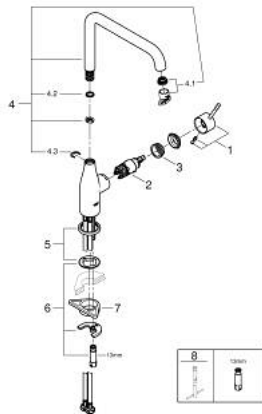

30 269 000 **ESSENCE SINGLE-LEVER SINK MIXER 1/2"**

**PRODUCT DESCRIPTION**

- Tyc: Chrome
- high spout
- single hole installation
- GROHE LongLife finish
- GROHE SilkMove 28 mm ceramic cartridge
- GROHE AquaGuide adjustable mousseur
- swivel tubular spout
- adjustable swivel area 0° / 150° / 360°
- flexible connection hoses
- metal fixation set
- integrated temperature limiter
- min. recommended pressure 1.0 bar

30 269 000 **ESSENCE SINGLE-LEVER SINK MIXER 1/2"**

**SPARE PARTS**

- 1: Lever (Spare part-nr. 46927000)
  - 2: Cartridge (Spare part-nr. 46580000)
  - 3: screw ring (Spare part-nr. 48591000)
  - 4: L-spout (Spare part-nr. 13376000)
  - 4.1: Mousseur (Spare part-nr. 48270000)
  - 4.2: Sealing washer (Spare part-nr. 0128500M)
  - 4.3: Safety ring (Spare part-nr. 4826600M)
  - 5: Escutcheon (Spare part-nr. 48603000)
  - 6: Shank mounting kit (Spare part-nr. 46671000)
  - 7: Support plate (Spare part-nr. 05334000)
  - 8: Mounting wrench (Spare part-nr. 19017000)\*
- \* Optional accessories