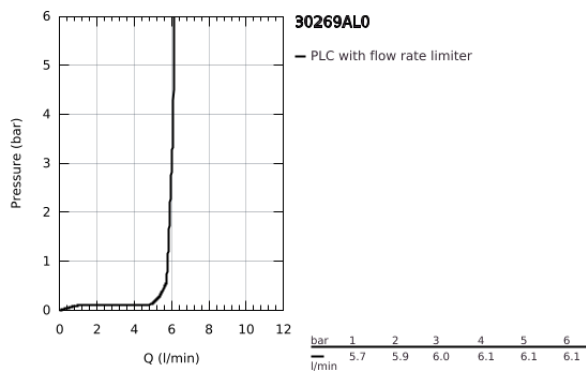

30 269 AL0 ESSENCE SINGLE-LEVER SINK MIXER 1/2"

PRODUCT DESCRIPTION

- Colour: brushed hard graphite
- high spout
- single hole installation
- GROHE LongLife finish
- GROHE SilkMove 28 mm ceramic cartridge
- GROHE AquaGuide adjustable mousseur
- swivel tubular spout
- adjustable swivel area 0° / 150° / 360°
- flexible connection hoses
- metal fixation set
- integrated temperature limiter
- min. recommended pressure 1.0 bar

30 269 AL0 ESSENCE SINGLE-LEVER SINK MIXER 1/2"

SPARE PARTS

- 1: Lever (Spare part-nr. 46927AL0)
 - 2: Cartridge (Spare part-nr. 46580000)
 - 3: screw ring (Spare part-nr. 48591000)
 - 4: L-spout (Spare part-nr. 13376AL0)
 - 4.1: Mousseur (Spare part-nr. 48270000)
 - 4.2: Sealing washer (Spare part-nr. 0128500M)
 - 4.3: Safety ring (Spare part-nr. 4826600M)
 - 5: Escutcheon (Spare part-nr. 48603AL0)
 - 6: Shank mounting kit (Spare part-nr. 46671000)
 - 7: Support plate (Spare part-nr. 05334000)
 - 8: Mounting wrench (Spare part-nr. 19017000)*
- * Optional accessories