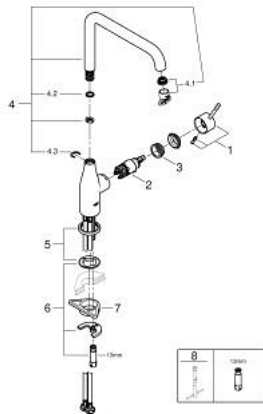

30 269 AL0 ESSENCE SINGLE-LEVER SINK MIXER 1/2"

PRODUCT DESCRIPTION

- Colour: brushed hard graphite
- high spout
- single hole installation
- GROHE LongLife finish
- GROHE SilkMove 28 mm ceramic cartridge
- GROHE AquaGuide adjustable mousseur
- swivel tubular spout
- adjustable swivel area 0° / 150° / 360°
- flexible connection hoses
- metal fixation set
- integrated temperature limiter
- min. recommended pressure 1.0 bar

30 269 AL0 ESSENCE SINGLE-LEVER SINK MIXER 1/2"

SPARE PARTS

- 1: Lever (Spare part-nr. 46927AL0)
 - 2: Cartridge (Spare part-nr. 46580000)
 - 3: screw ring (Spare part-nr. 48591000)
 - 4: L-spout (Spare part-nr. 13376AL0)
 - 4.1: Mousseur (Spare part-nr. 48270000)
 - 4.2: Sealing washer (Spare part-nr. 0128500M)
 - 4.3: Safety ring (Spare part-nr. 4826600M)
 - 5: Escutcheon (Spare part-nr. 48603AL0)
 - 6: Shank mounting kit (Spare part-nr. 46671000)
 - 7: Support plate (Spare part-nr. 05334000)
 - 8: Mounting wrench (Spare part-nr. 19017000)*
- * Optional accessories