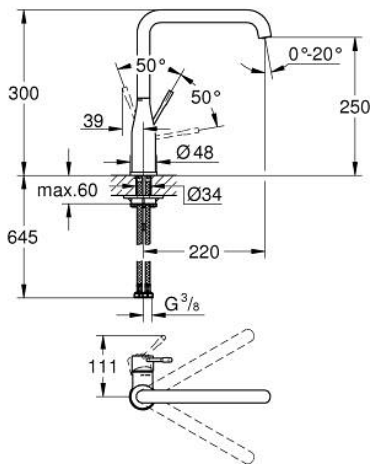

30 269 AL0 ESSENCE SINGLE-LEVER SINK MIXER 1/2"

PRODUCT DESCRIPTION

- Colour: brushed hard graphite
- high spout
- single hole installation
- GROHE LongLife finish
- GROHE SilkMove 28 mm ceramic cartridge
- GROHE AquaGuide adjustable mousseur
- swivel tubular spout
- adjustable swivel area 0° / 150° / 360°
- flexible connection hoses
- metal fixation set
- integrated temperature limiter
- min. recommended pressure 1.0 bar

30 269 AL0 ESSENCE SINGLE-LEVER SINK MIXER 1/2"

SPARE PARTS

- 1: Lever (Spare part-nr. 46927AL0)
 - 2: Cartridge (Spare part-nr. 46580000)
 - 3: screw ring (Spare part-nr. 48591000)
 - 4: L-spout (Spare part-nr. 13376AL0)
 - 4.1: Mousseur (Spare part-nr. 48270000)
 - 4.2: Sealing washer (Spare part-nr. 0128500M)
 - 4.3: Safety ring (Spare part-nr. 4826600M)
 - 5: Escutcheon (Spare part-nr. 48603AL0)
 - 6: Shank mounting kit (Spare part-nr. 46671000)
 - 7: Support plate (Spare part-nr. 05334000)
 - 8: Mounting wrench (Spare part-nr. 19017000)*
- * Optional accessories