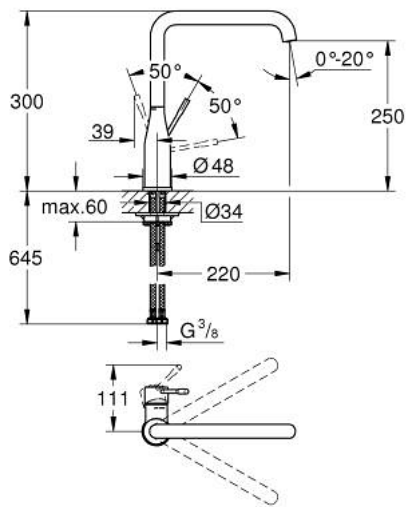

30 269 AL0 ESSENCE SINGLE-LEVER SINK MIXER 1/2"

PRODUCT DESCRIPTION

- Typ: brushed hard graphite
- high spout
- single hole installation
- GROHE LongLife finish
- GROHE SilkMove 28 mm ceramic cartridge
- GROHE AquaGuide adjustable mousseur
- swivel tubular spout
- adjustable swivel area 0° / 150° / 360°
- flexible connection hoses
- metal fixation set
- integrated temperature limiter
- min. recommended pressure 1.0 bar

30 269 AL0 ESSENCE SINGLE-LEVER SINK MIXER 1/2"

SPARE PARTS

- 1: Lever (Spare part-nr. 46927AL0)
 - 2: Cartridge (Spare part-nr. 46580000)
 - 3: screw ring (Spare part-nr. 48591000)
 - 4: L-spout (Spare part-nr. 13376AL0)
 - 4.1: Mousseur (Spare part-nr. 48270000)
 - 4.2: Sealing washer (Spare part-nr. 0128500M)
 - 4.3: Safety ring (Spare part-nr. 4826600M)
 - 5: Escutcheon (Spare part-nr. 48603AL0)
 - 6: Shank mounting kit (Spare part-nr. 46671000)
 - 7: Support plate (Spare part-nr. 05334000)
 - 8: Mounting wrench (Spare part-nr. 19017000)*
- * Optional accessories