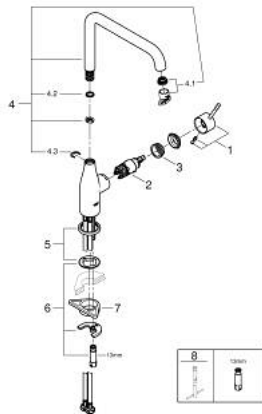

30 269 AL0 ESSENCE SINGLE-LEVER SINK MIXER 1/2"

PRODUCT DESCRIPTION

- Typ: brushed hard graphite
- high spout
- single hole installation
- GROHE LongLife finish
- GROHE SilkMove 28 mm ceramic cartridge
- GROHE AquaGuide adjustable mousseur
- swivel tubular spout
- adjustable swivel area 0° / 150° / 360°
- flexible connection hoses
- metal fixation set
- integrated temperature limiter
- min. recommended pressure 1.0 bar

30 269 AL0 ESSENCE SINGLE-LEVER SINK MIXER 1/2"

SPARE PARTS

- 1: Lever (Spare part-nr. 46927AL0)
 - 2: Cartridge (Spare part-nr. 46580000)
 - 3: screw ring (Spare part-nr. 48591000)
 - 4: L-spout (Spare part-nr. 13376AL0)
 - 4.1: Mousseur (Spare part-nr. 48270000)
 - 4.2: Sealing washer (Spare part-nr. 0128500M)
 - 4.3: Safety ring (Spare part-nr. 4826600M)
 - 5: Escutcheon (Spare part-nr. 48603AL0)
 - 6: Shank mounting kit (Spare part-nr. 46671000)
 - 7: Support plate (Spare part-nr. 05334000)
 - 8: Mounting wrench (Spare part-nr. 19017000)*
- * Optional accessories