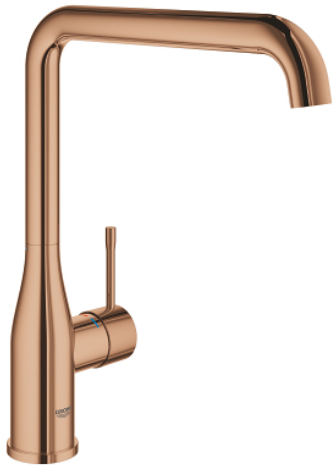

30 269 DA0 ESSENCE SINGLE-LEVER SINK MIXER 1/2"

PRODUCT DESCRIPTION

- Colour: warm sunset
- high spout
- single hole installation
- GROHE LongLife finish
- GROHE SilkMove 28 mm ceramic cartridge
- GROHE AquaGuide adjustable mousseur
- swivel tubular spout
- adjustable swivel area 0° / 150° / 360°
- flexible connection hoses
- metal fixation set
- integrated temperature limiter
- min. recommended pressure 1.0 bar