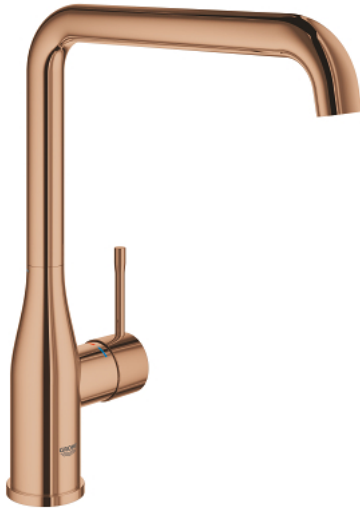

## 30 269 DA0 ESSENCE SINGLE-LEVER SINK MIXER 1/2"

### PRODUCT DESCRIPTION

- Typ: warm sunset
- high spout
- single hole installation
- GROHE LongLife finish
- GROHE SilkMove 28 mm ceramic cartridge
- GROHE AquaGuide adjustable mousseur
- swivel tubular spout
- adjustable swivel area 0° / 150° / 360°
- flexible connection hoses
- metal fixation set
- integrated temperature limiter
- min. recommended pressure 1.0 bar