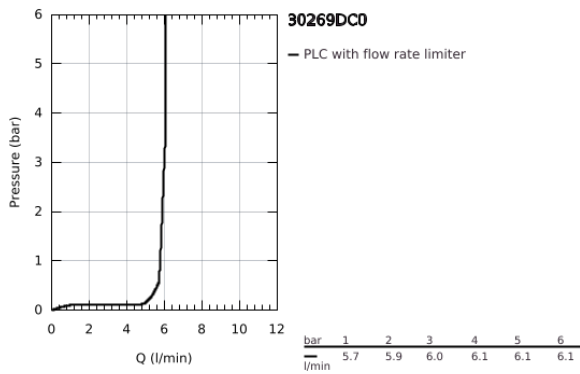

### 30 269 DC0 ESSENCE SINGLE-LEVER SINK MIXER 1/2"

**PRODUCT DESCRIPTION**

- Colour: supersteel
- high spout
- single hole installation
- GROHE LongLife finish
- GROHE SilkMove 28 mm ceramic cartridge
- GROHE AquaGuide adjustable mousseur
- swivel tubular spout
- adjustable swivel area 0° / 150° / 360°
- flexible connection hoses
- metal fixation set
- integrated temperature limiter
- min. recommended pressure 1.0 bar

## 30 269 DC0 ESSENCE SINGLE-LEVER SINK MIXER 1/2"