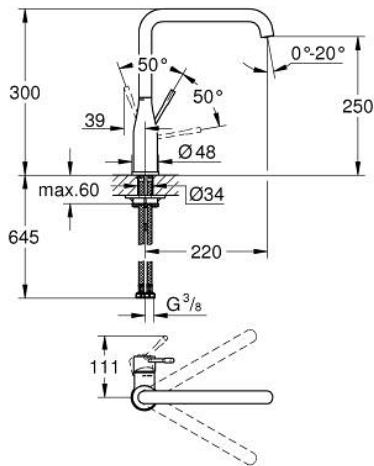

### 30 269 DC0 ESSENCE SINGLE-LEVER SINK MIXER 1/2"

**PRODUCT DESCRIPTION**

- Colour: supersteel
- high spout
- single hole installation
- GROHE LongLife finish
- GROHE SilkMove 28 mm ceramic cartridge
- GROHE AquaGuide adjustable mousseur
- swivel tubular spout
- adjustable swivel area 0° / 150° / 360°
- flexible connection hoses
- metal fixation set
- integrated temperature limiter
- min. recommended pressure 1.0 bar

## 30 269 DC0 ESSENCE SINGLE-LEVER SINK MIXER 1/2"

### SPARE PARTS

- 1: Lever (Spare part-nr. 46927DC0)
  - 2: Cartridge (Spare part-nr. 46580000)
  - 3: screw ring (Spare part-nr. 48591000)
  - 4: L-spout (Spare part-nr. 13376DC0)
  - 4.1: Mousseur (Spare part-nr. 48270000)
  - 4.2: Sealing washer (Spare part-nr. 0128500M)
  - 4.3: Safety ring (Spare part-nr. 4826600M)
  - 5: Escutcheon (Spare part-nr. 48603DC0)
  - 6: Shank mounting kit (Spare part-nr. 46671000)
  - 7: Support plate (Spare part-nr. 05334000)
  - 8: Mounting wrench (Spare part-nr. 19017000)\*
- \* Optional accessories