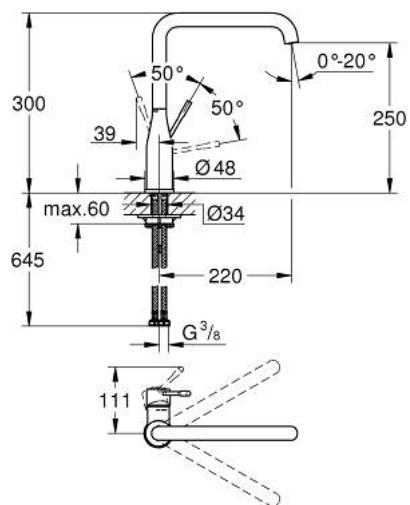

## 30 269 DC0 ESSENCE SINGLE-LEVER SINK MIXER 1/2"

### PRODUCT DESCRIPTION

- Tyc: supersteel
- high spout
- single hole installation
- GROHE LongLife finish
- GROHE SilkMove 28 mm ceramic cartridge
- GROHE AquaGuide adjustable mousseur
- swivel tubular spout
- adjustable swivel area 0° / 150° / 360°
- flexible connection hoses
- metal fixation set
- integrated temperature limiter
- min. recommended pressure 1.0 bar

### SPARE PARTS

- 1: Lever (Spare part-nr. 46927DC0)
  - 2: Cartridge (Spare part-nr. 46580000)
  - 3: screw ring (Spare part-nr. 48591000)
  - 4: L-spout (Spare part-nr. 13376DC0)
  - 4.1: Mousseur (Spare part-nr. 48270000)
  - 4.2: Sealing washer (Spare part-nr. 0128500M)
  - 4.3: Safety ring (Spare part-nr. 4826600M)
  - 5: Escutcheon (Spare part-nr. 48603DC0)
  - 6: Shank mounting kit (Spare part-nr. 46671000)
  - 7: Support plate (Spare part-nr. 05334000)
  - 8: Mounting wrench (Spare part-nr. 19017000)\*
- \* Optional accessories