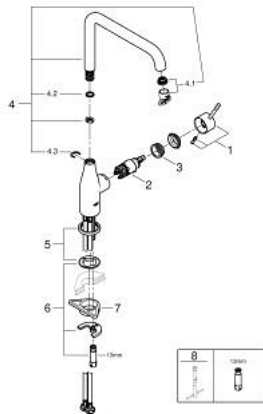

## 30 269 DC0 ESSENCE SINGLE-LEVER SINK MIXER 1/2"

### PRODUCT DESCRIPTION

- Tyc: supersteel
- high spout
- single hole installation
- GROHE LongLife finish
- GROHE SilkMove 28 mm ceramic cartridge
- GROHE AquaGuide adjustable mousseur
- swivel tubular spout
- adjustable swivel area 0° / 150° / 360°
- flexible connection hoses
- metal fixation set
- integrated temperature limiter
- min. recommended pressure 1.0 bar

### SPARE PARTS

- 1: Lever (Spare part-nr. 46927DC0)
  - 2: Cartridge (Spare part-nr. 46580000)
  - 3: screw ring (Spare part-nr. 48591000)
  - 4: L-spout (Spare part-nr. 13376DC0)
  - 4.1: Mousseur (Spare part-nr. 48270000)
  - 4.2: Sealing washer (Spare part-nr. 0128500M)
  - 4.3: Safety ring (Spare part-nr. 4826600M)
  - 5: Escutcheon (Spare part-nr. 48603DC0)
  - 6: Shank mounting kit (Spare part-nr. 46671000)
  - 7: Support plate (Spare part-nr. 05334000)
  - 8: Mounting wrench (Spare part-nr. 19017000)\*
- \* Optional accessories