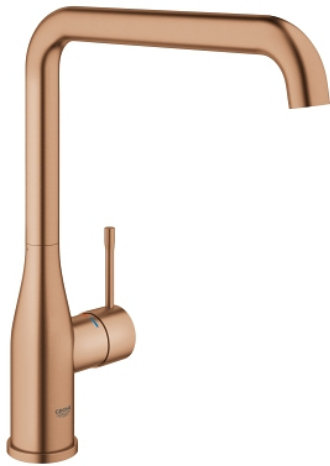

30 269 DL0 ESSENCE SINGLE-LEVER SINK MIXER 1/2"

PRODUCT DESCRIPTION

- Colour: brushed warm sunset
- high spout
- single hole installation
- GROHE LongLife finish
- GROHE SilkMove 28 mm ceramic cartridge
- GROHE AquaGuide adjustable mousseur
- swivel tubular spout
- adjustable swivel area 0° / 150° / 360°
- flexible connection hoses
- metal fixation set
- integrated temperature limiter
- min. recommended pressure 1.0 bar