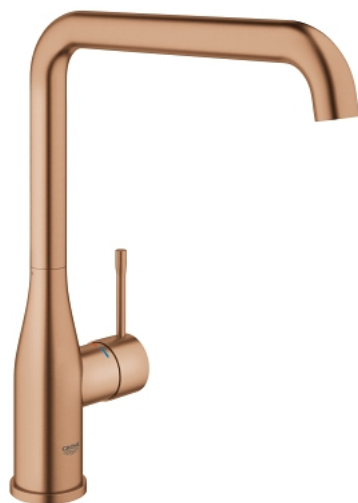

30 269 DL0 ESSENCE SINGLE-LEVER SINK MIXER 1/2"

PRODUCT DESCRIPTION

- Typ: brushed warm sunset
- high spout
- single hole installation
- GROHE LongLife finish
- GROHE SilkMove 28 mm ceramic cartridge
- GROHE AquaGuide adjustable mousseur
- swivel tubular spout
- adjustable swivel area 0° / 150° / 360°
- flexible connection hoses
- metal fixation set
- integrated temperature limiter
- min. recommended pressure 1.0 bar