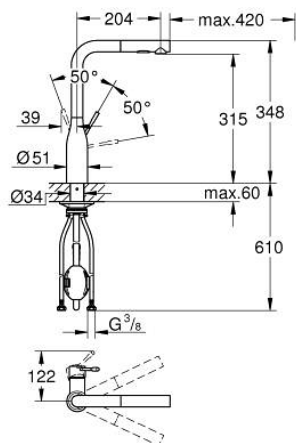

30 270 000 ESSENCE SINGLE-LEVER SINK MIXER 1/2"

PRODUCT DESCRIPTION

- Colour: chrome
- high spout
- single hole installation
- GROHE LongLife finish
- GROHE SilkMove 28 mm ceramic cartridge
- Pull-Out spout for greater flexibility
- Easy Docking Function guarantees easy retraction and smooth docking back to the starting position
- flow straightener
- Dual Spray - switch between laminar spray and SpeedClean shower jet using diverter
- automatic return to laminar spray
- material: metal
- swivel tubular spout, swivel area 360°
- integrated non-return valve
- protected against backflow
- flexible connection hoses
- metal fixation set
- integrated temperature limiter
- min. recommended pressure 1.0 bar

30 270 000 ESSENCE SINGLE-LEVER SINK MIXER 1/2"

SPARE PARTS

- 1: Lever (Spare part-nr. 46927000)
- 2: Cartridge (Spare part-nr. 46580000)
- 3: Pull-Out spray (Spare part-nr. 46926000)
- 3.1: Dirt strainer (Spare part-nr. 0676800M)
- 3.2: Non-return valve (Spare part-nr. 08565000)
- 3.3: Flow straightener (Spare part-nr. 48275000)
- 4: Hose for sink mixer with pull-out dual spray or mousseur (Spare part-nr. 48293000)
- 5: Shank fastening assembly (Spare part-nr. 48384000)
- 6: Support plate (Spare part-nr. 05334000)