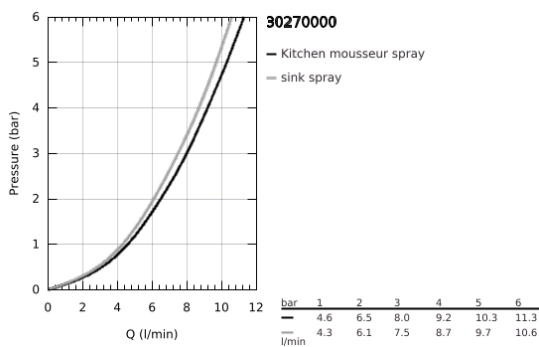

30 270 000 ESSENCE SINGLE-LEVER SINK MIXER 1/2"

PRODUCT DESCRIPTION

- Colour: chrome
- high spout
- single hole installation
- GROHE LongLife finish
- GROHE SilkMove 28 mm ceramic cartridge
- Pull-Out spout for greater flexibility
- Easy Docking Function guarantees easy retraction and smooth docking back to the starting position
- flow straightener
- Dual Spray - switch between laminar spray and SpeedClean shower jet using diverter
- automatic return to laminar spray
- material: metal
- swivel tubular spout, swivel area 360°
- integrated non-return valve
- protected against backflow
- flexible connection hoses
- metal fixation set
- integrated temperature limiter
- min. recommended pressure 1.0 bar

30 270 000 ESSENCE SINGLE-LEVER SINK MIXER 1/2"

SPARE PARTS

- 1: Lever (Spare part-nr. 46927000)
- 2: Cartridge (Spare part-nr. 46580000)
- 3: Pull-Out spray (Spare part-nr. 46926000)
- 3.1: Dirt strainer (Spare part-nr. 0676800M)
- 3.2: Non-return valve (Spare part-nr. 08565000)
- 3.3: Flow straightener (Spare part-nr. 48275000)
- 4: Hose for sink mixer with pull-out dual spray or mousseur (Spare part-nr. 48293000)
- 5: Shank fastening assembly (Spare part-nr. 48384000)
- 6: Support plate (Spare part-nr. 05334000)