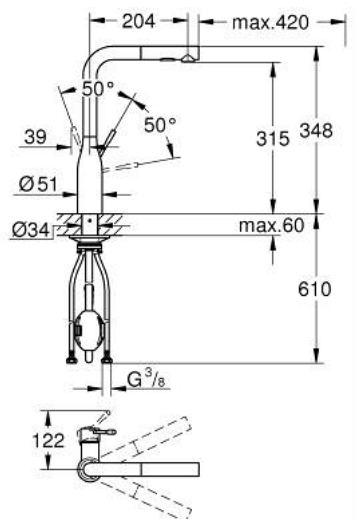

## 30 270 000 ESSENCE SINGLE-LEVER SINK MIXER 1/2"

### PRODUCT DESCRIPTION

- Tyc: Chrome
- high spout
- single hole installation
- GROHE LongLife finish
- GROHE SilkMove 28 mm ceramic cartridge
- Pull-Out spout for greater flexibility
- Easy Docking Function guarantees easy retraction and smooth docking back to the starting position
- flow straightener
- Dual Spray - switch between laminar spray and SpeedClean shower jet using diverter
- automatic return to laminar spray
- material: metal
- swivel tubular spout, swivel area 360°
- integrated non-return valve
- protected against backflow
- flexible connection hoses
- metal fixation set
- integrated temperature limiter
- min. recommended pressure 1.0 bar

### SPARE PARTS

- 1: Lever (Spare part-nr. 46927000)
- 2: Cartridge (Spare part-nr. 46580000)
- 3: Pull-Out spray (Spare part-nr. 46926000)
- 3.1: Dirt strainer (Spare part-nr. 0676800M)
- 3.2: Non-return valve (Spare part-nr. 08565000)
- 3.3: Flow straightener (Spare part-nr. 48275000)
- 4: Hose for sink mixer with pull-out dual spray or mousseur (Spare part-nr. 48293000)
- 5: Shank fastening assembly (Spare part-nr. 48384000)
- 6: Support plate (Spare part-nr. 05334000)